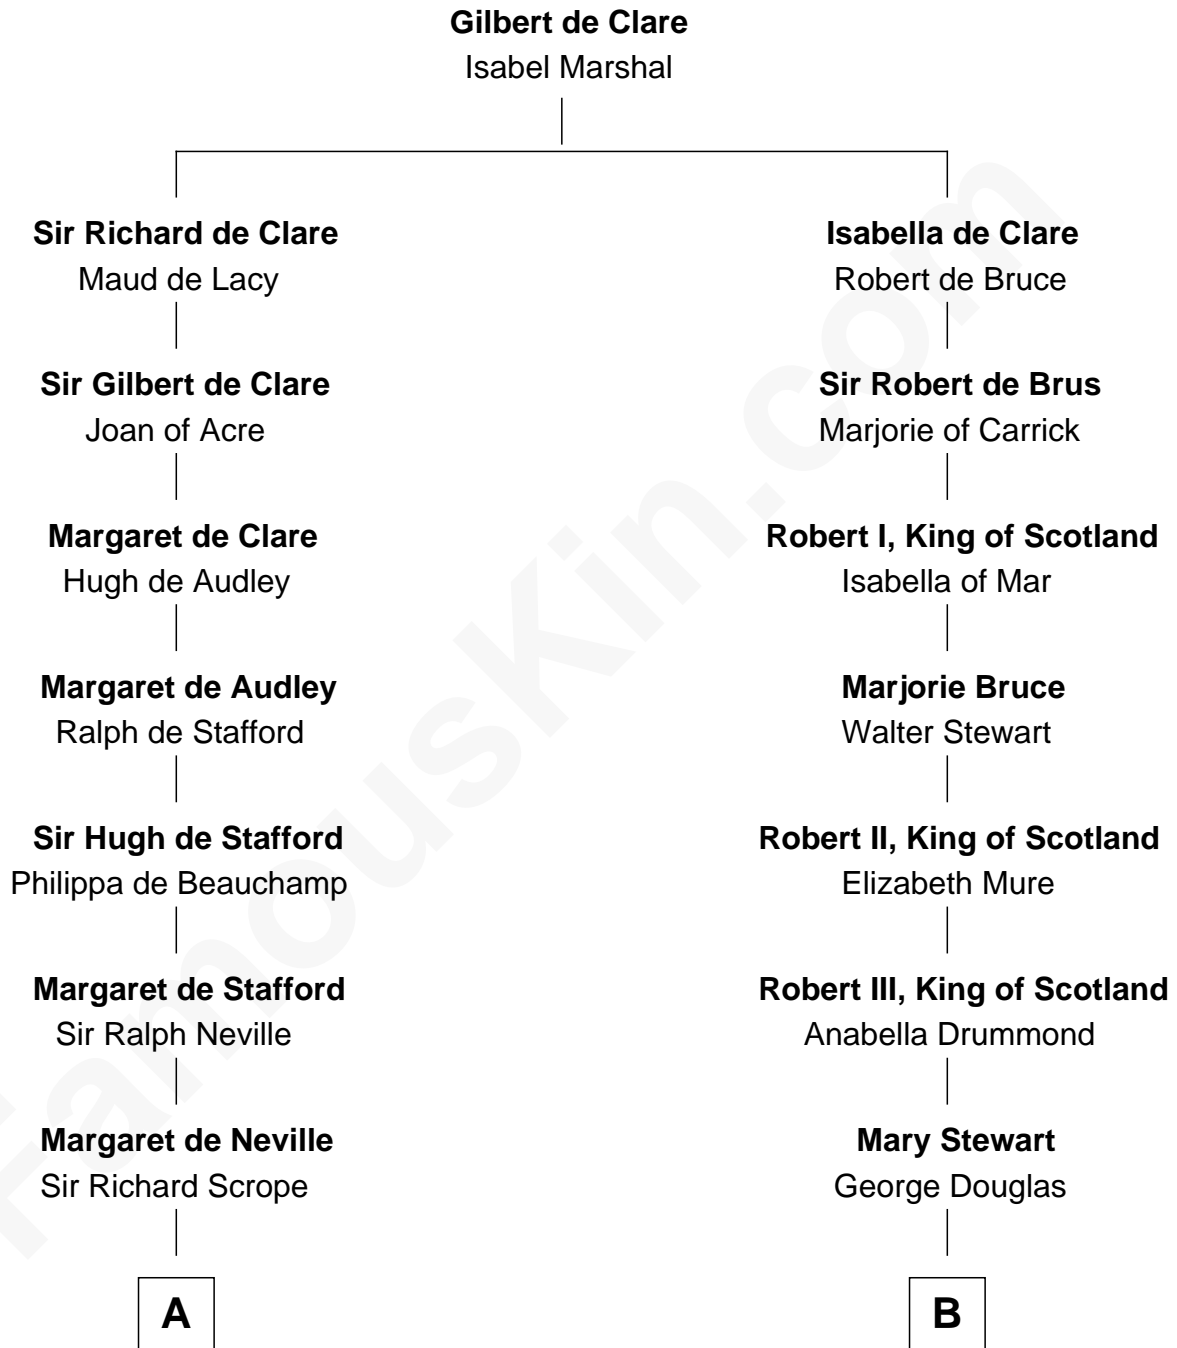

**FamousKin.com**  
**Relationship Chart of**  
**Admiral Richard Byrd**  
*Polar Explorer*

20th cousin 1 time removed of  
**Theodore Roosevelt**  
*26th U.S. President*

**C**

**Benjamin Harrison**

Evelyn Taylor Byrd

**Anne Harrison**

Richard Evelyn Byrd

**Col. William Byrd**

Jane Meriwether Rivers

**Richard Evelyn Byrd**

Eleanor Bolling Flood

**Admiral Richard Byrd**

*Polar Explorer*

**D**

**Anne Irvine**

James Bulloch

**James Stephens Bulloch**

Martha Stewart

**Martha Bulloch**

Theodore Roosevelt

**Theodore Roosevelt**

*26th U.S. President*