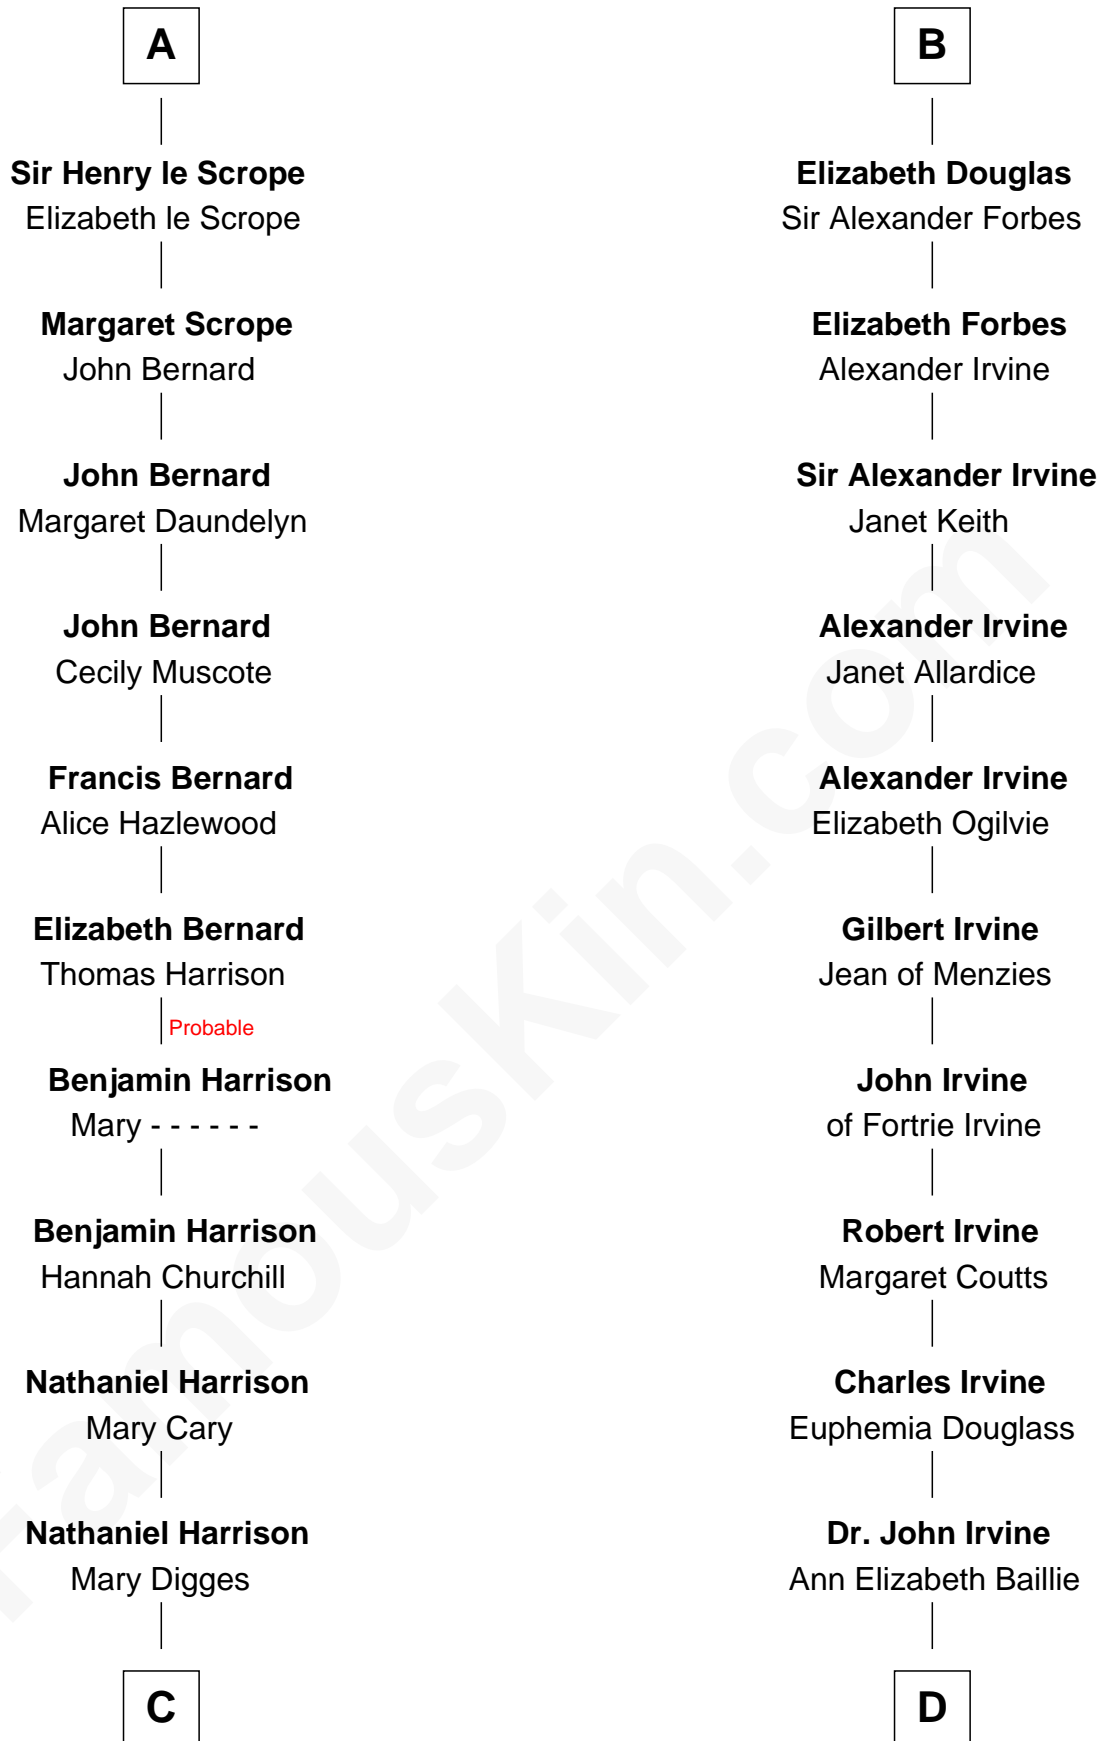

**FamousKin.com**  
**Relationship Chart of**  
**Admiral Richard Byrd**  
*Polar Explorer*

20th cousin 1 time removed of  
**Theodore Roosevelt**  
*26th U.S. President*

**C**

**Benjamin Harrison**

Evelyn Taylor Byrd

**Anne Harrison**

Richard Evelyn Byrd

**Col. William Byrd**

Jane Meriwether Rivers

**Richard Evelyn Byrd**

Eleanor Bolling Flood

**Admiral Richard Byrd**

*Polar Explorer*

**D**

**Anne Irvine**

James Bulloch

**James Stephens Bulloch**

Martha Stewart

**Martha Bulloch**

Theodore Roosevelt

**Theodore Roosevelt**

*26th U.S. President*