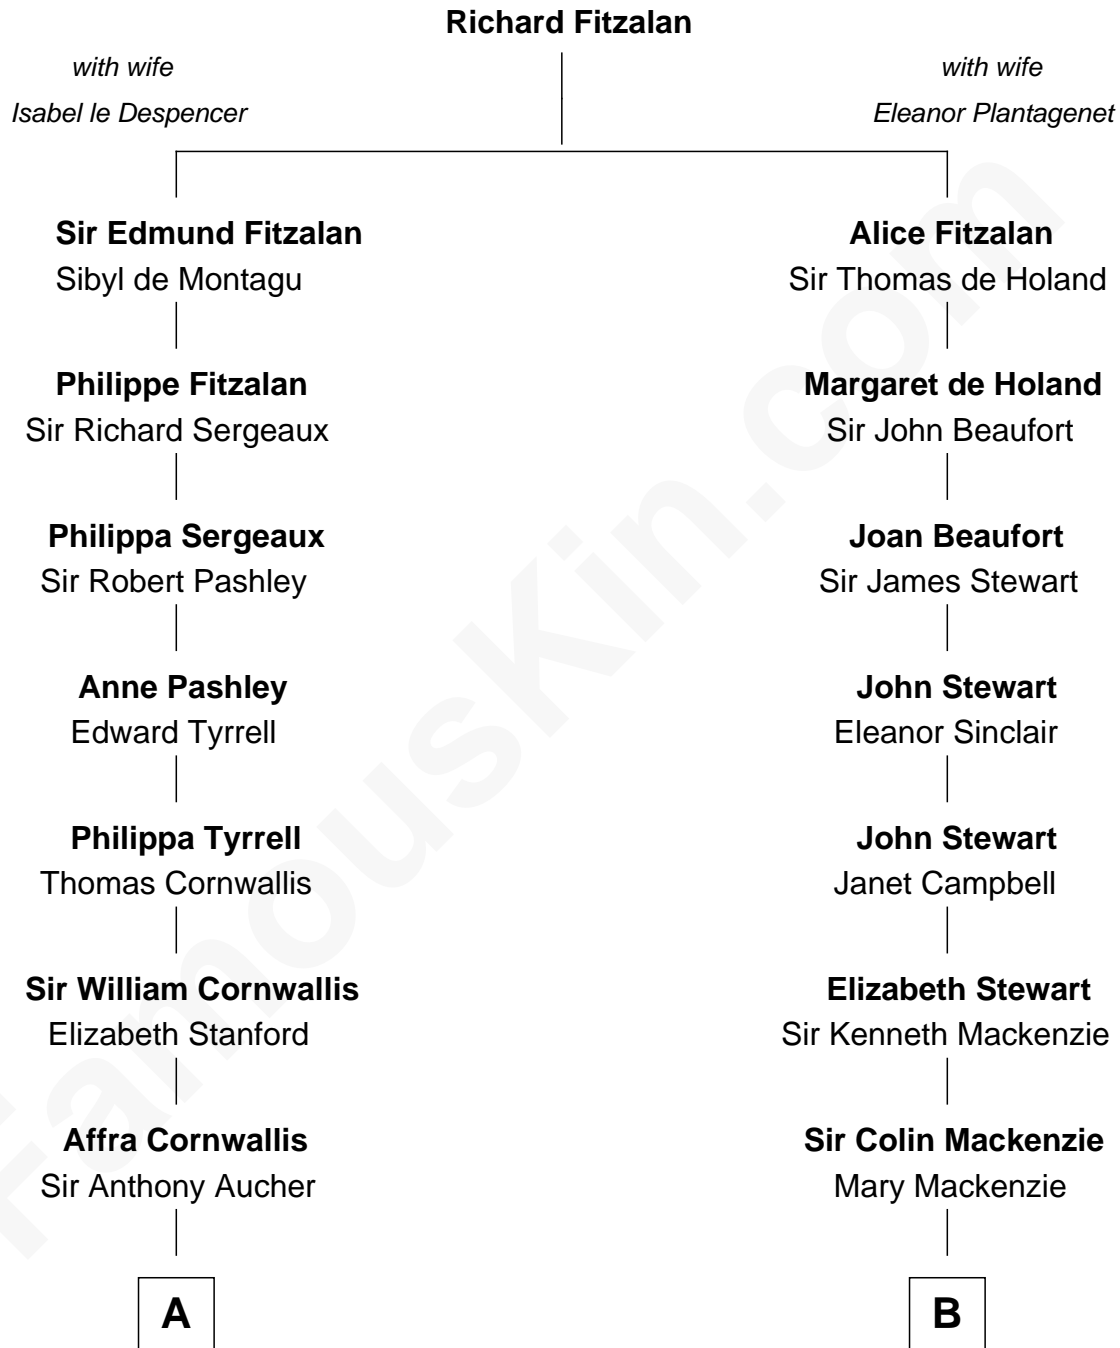

FamousKin.com
Relationship Chart of
Admiral Richard Byrd
Polar Explorer

16th cousin 5 times removed of
Theodore Roosevelt
26th U.S. President

C

Eliza Bolling West
Dr. Joel Walker Flood

Col. Henry De La Warr Flood
Mary Elizabeth Trent

Joel Walker Flood
Ella Faulkner

Eleanor Bolling Flood
Richard Evelyn Byrd

Admiral Richard Byrd
Polar Explorer

FamousKin.com