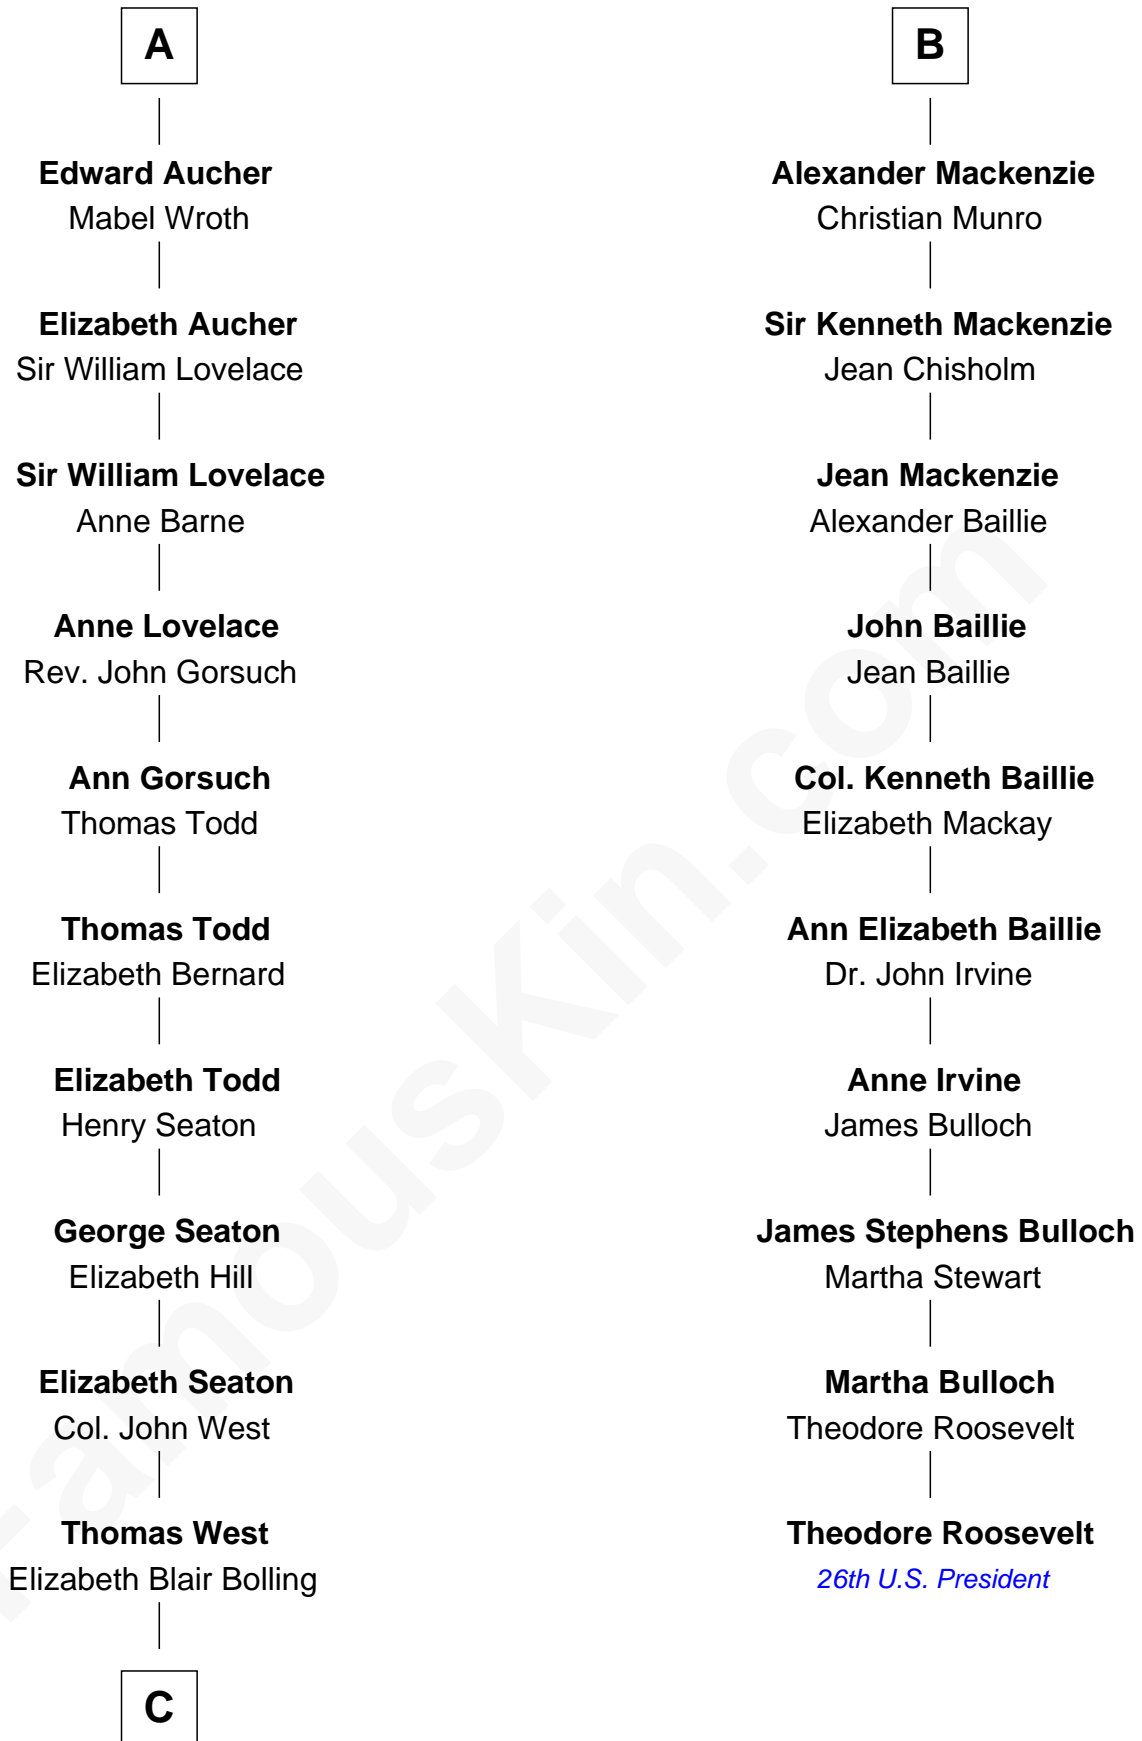

FamousKin.com
Relationship Chart of
Admiral Richard Byrd
Polar Explorer

16th cousin 5 times removed of
Theodore Roosevelt
26th U.S. President

C

Eliza Bolling West
Dr. Joel Walker Flood

Col. Henry De La Warr Flood
Mary Elizabeth Trent

Joel Walker Flood
Ella Faulkner

Eleanor Bolling Flood
Richard Evelyn Byrd

Admiral Richard Byrd
Polar Explorer

FamousKin.com