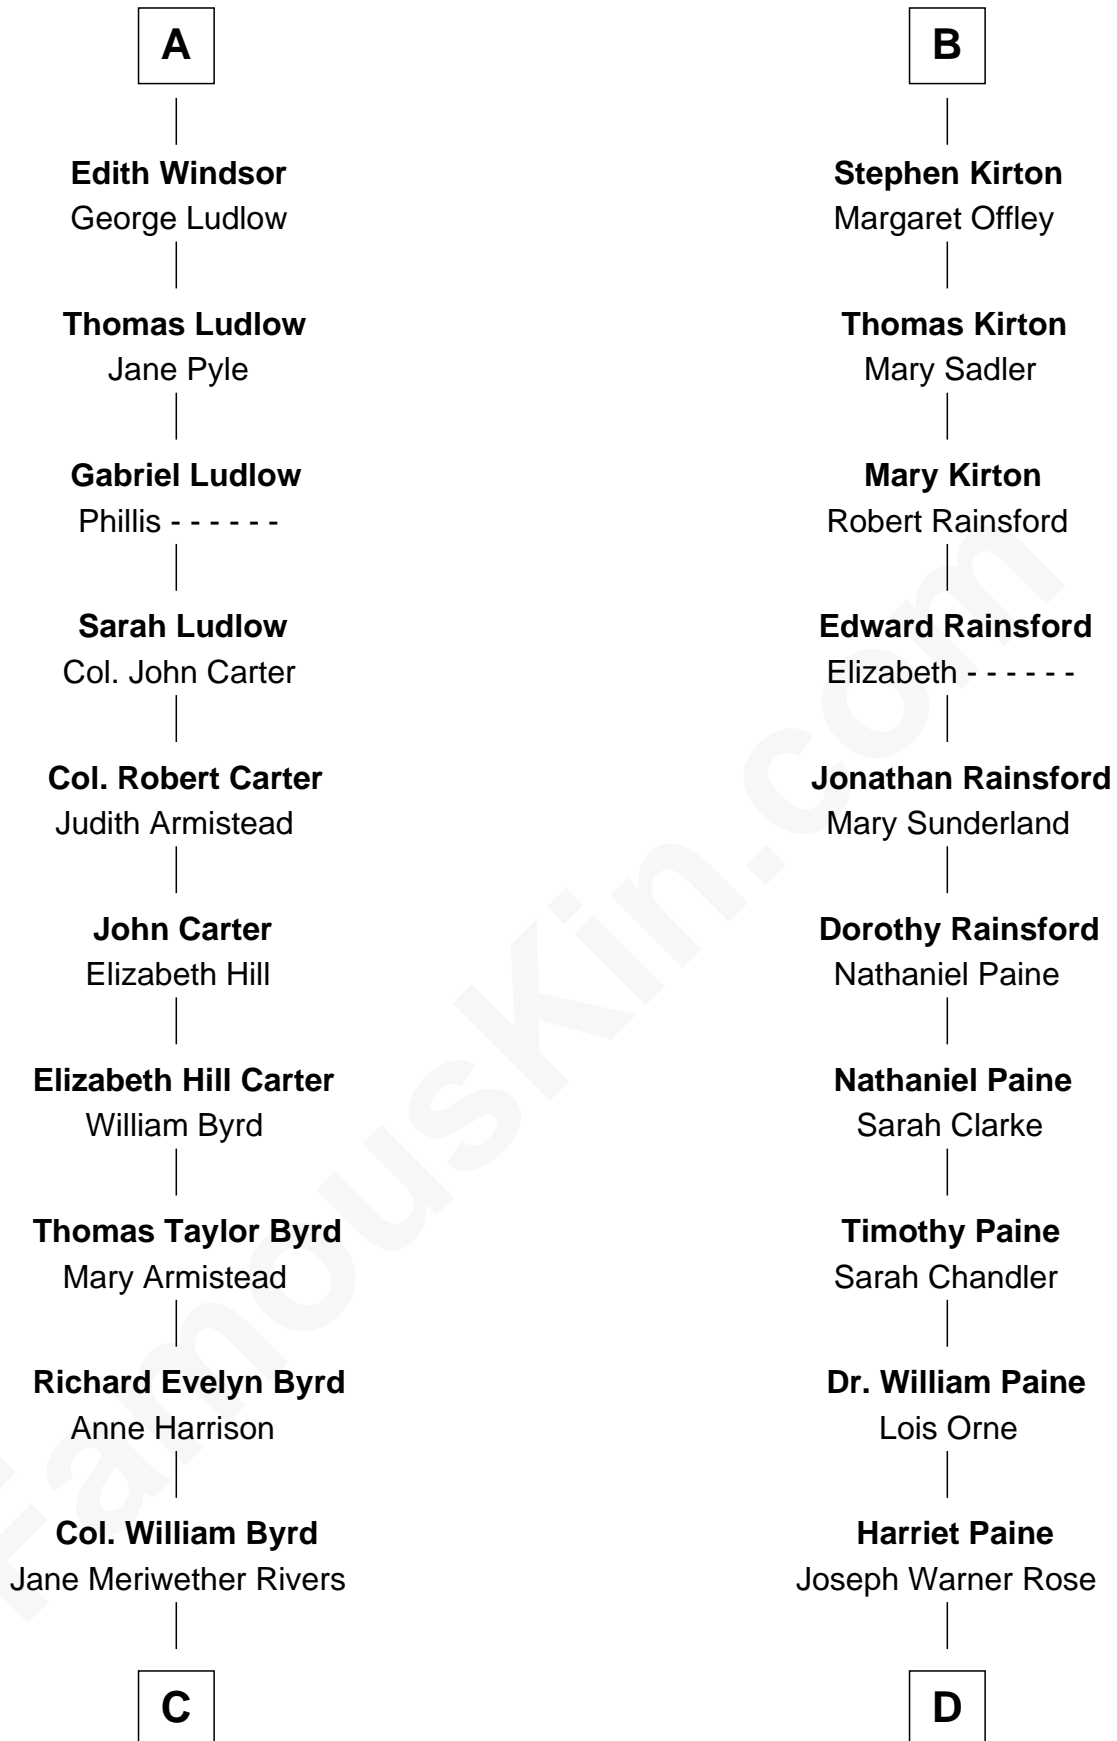

**FamousKin.com**  
**Relationship Chart of**  
**Admiral Richard Byrd**  
*Polar Explorer*

18th cousin 1 time removed of

**Alice (Lee) Roosevelt**  
*First Wife of President Theodore Roosevelt*

**C**

**Richard Evelyn Byrd**  
Eleanor Bolling Flood

**Admiral Richard Byrd**  
*Polar Explorer*

**D**

**Harriet Paine Rose**  
John Clarke Lee

**George Cabot Lee**  
Caroline Watts Haskell

**Alice (Lee) Roosevelt**  
*Wife of President Theodore Roosevelt*

FamousKin.com