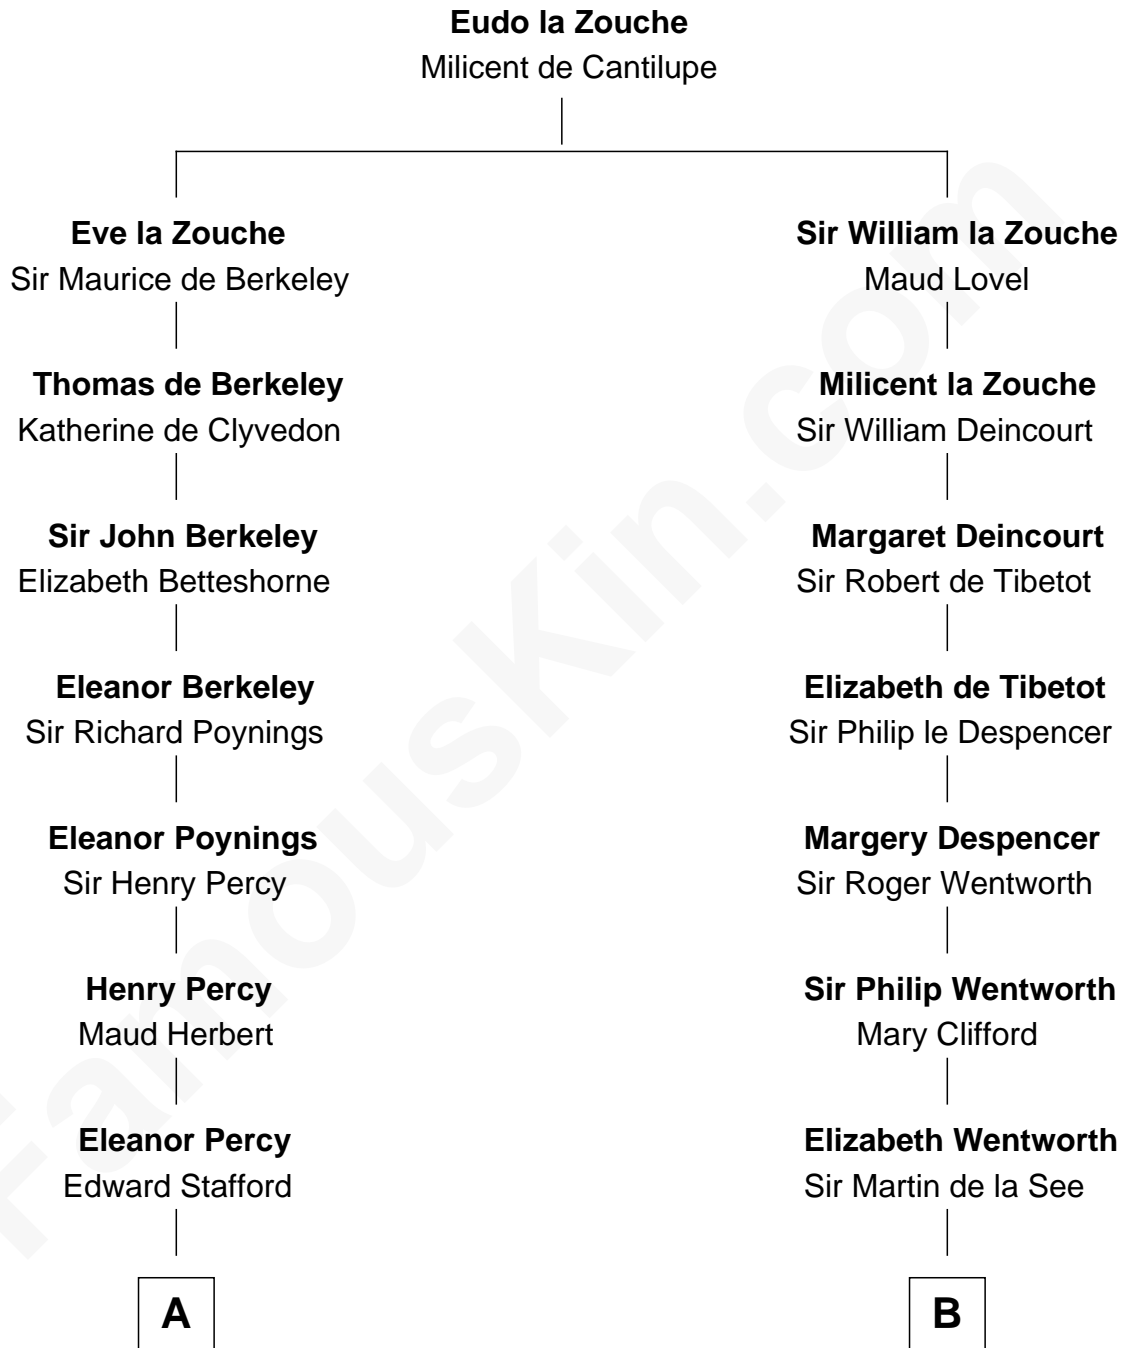

**FamousKin.com**  
**Relationship Chart of**  
**Admiral Richard Byrd**  
*Polar Explorer*

20th cousin 1 time removed of

**Alice (Lee) Roosevelt**  
*First Wife of President Theodore Roosevelt*

**C**

**Richard Evelyn Byrd**

Anne Harrison

**Col. William Byrd**  
Jane Meriwether Rivers

**Richard Evelyn Byrd**  
Eleanor Bolling Flood

**Admiral Richard Byrd**  
*Polar Explorer*

**D**

**Nancy Clarke**

Francis Cabot

**Mary Ann Cabot**  
Nathaniel Cabot Lee

**John Clarke Lee**  
Harriet Paine Rose

**George Cabot Lee**  
Caroline Watts Haskell

**Alice (Lee) Roosevelt**  
*Wife of President Theodore Roosevelt*