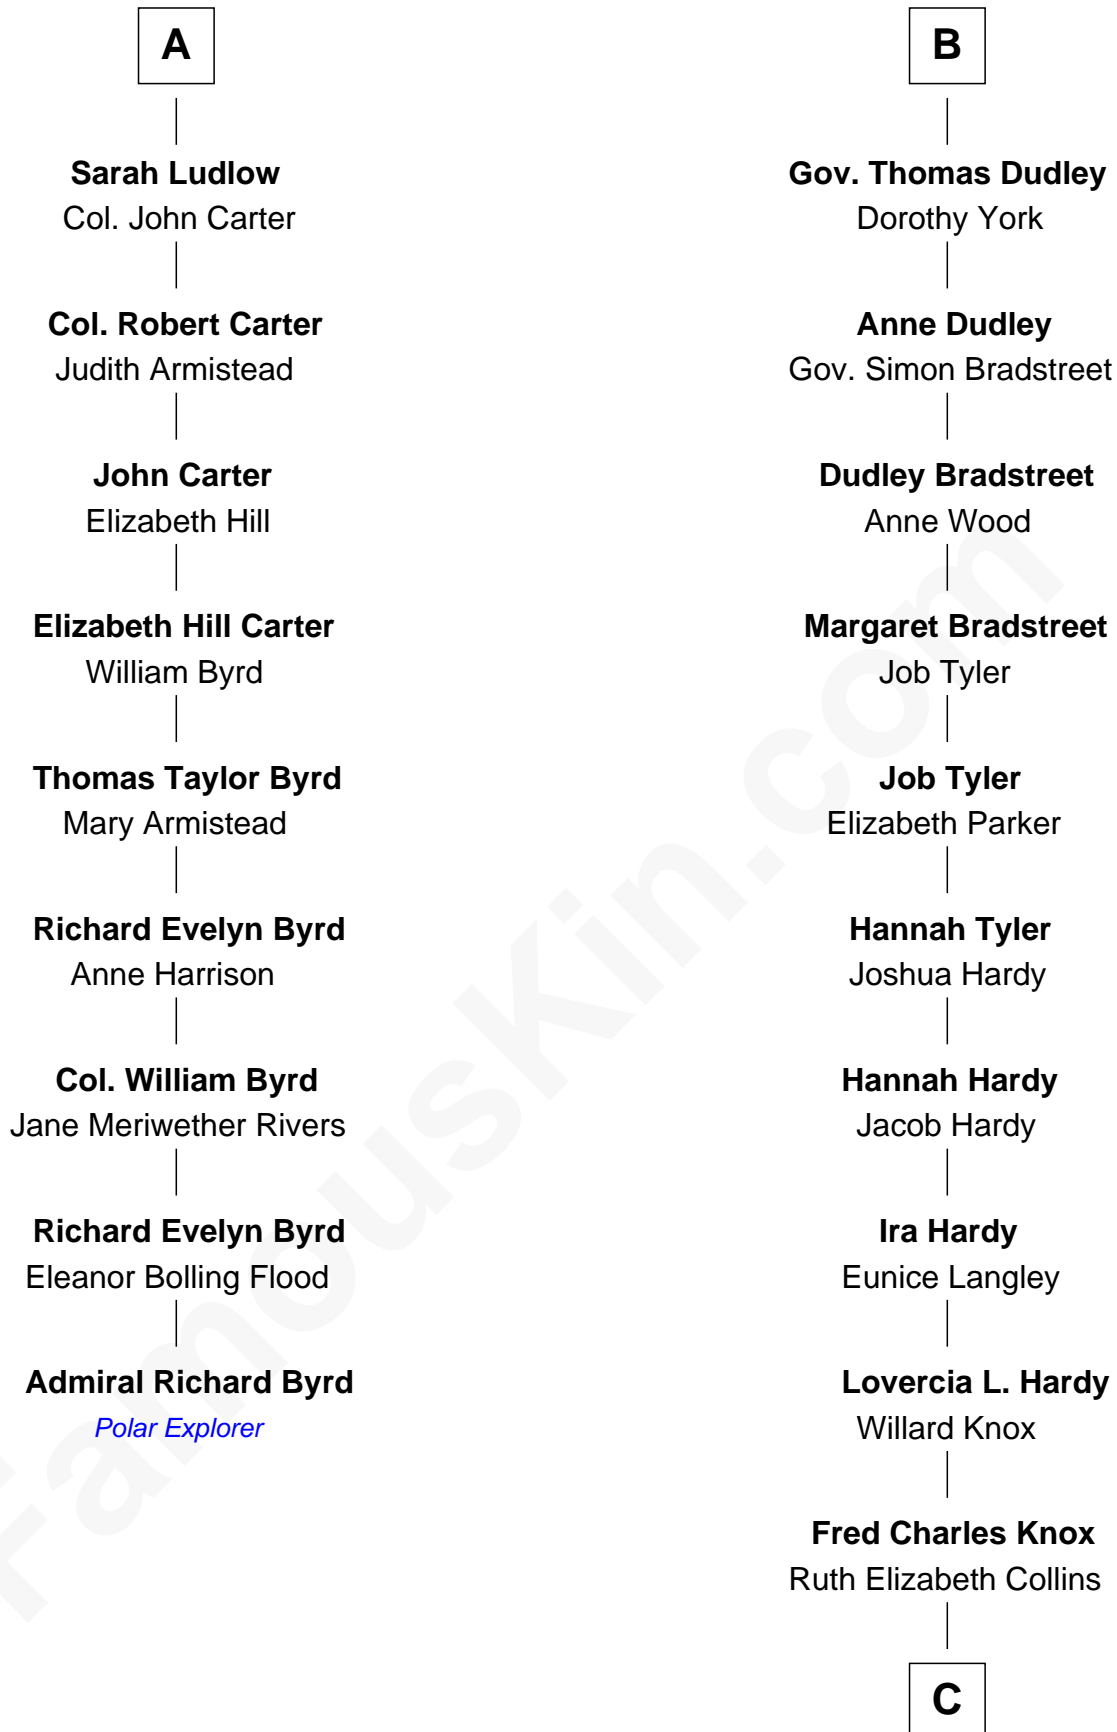

FamousKin.com
Relationship Chart of
Admiral Richard Byrd
Polar Explorer

15th cousin 4 times removed of

James Taylor
Singer-Songwriter

Sir Walter Blount
 Sancha de Ayala

Sir Thomas Blount
 Margaret de Gresley

Sir Edward Sutton
 Cecily Willoughby

Edith Windsor
 George Ludlow

Sir John Sutton
 Cecily Grey

Thomas Ludlow
 Jane Pyle

Sir Henry Dudley
 ----- Ashton

Gabriel Ludlow
 Phillis -----

Roger Dudley
 Susanna Thorne

A

B

C

Ella Angelique Knox
Henry Herman Woodard

Gertrude Arline Woodard
Dr. Isaac Montrose Taylor

James Taylor
Singer-Songwriter

FamousKin.com