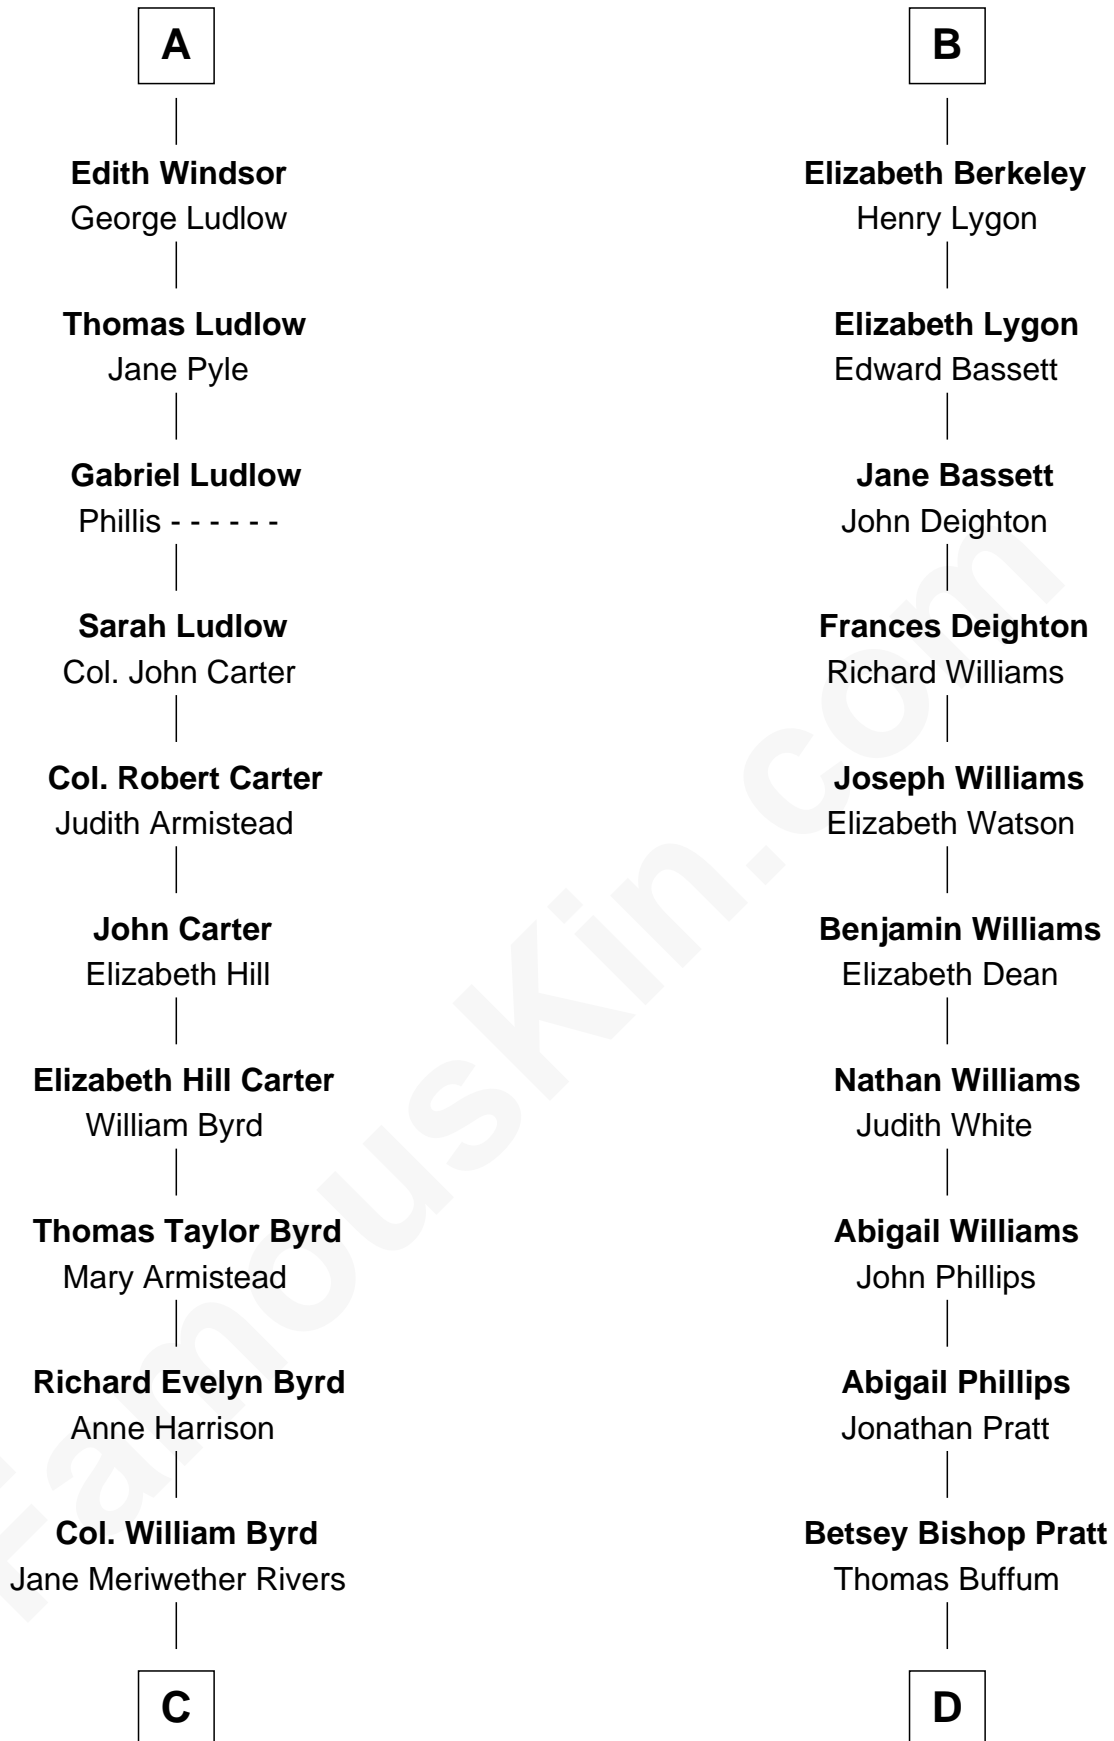

FamousKin.com
Relationship Chart of
Admiral Richard Byrd
Polar Explorer

18th cousin 3 times removed of

James Taylor
Singer-Songwriter

Humphrey de Bohun
 Elizabeth Plantagenet

C

Richard Evelyn Byrd
Eleanor Bolling Flood

Admiral Richard Byrd
Polar Explorer

D

Eliza Ann Buffum
Granville Hall Leonard

Emily Roxanna Leonard
Stanford Lyman Haynes

Theodosia Haynes
Alexander Taylor

Dr. Isaac Montrose Taylor
Gertrude Arline Woodard