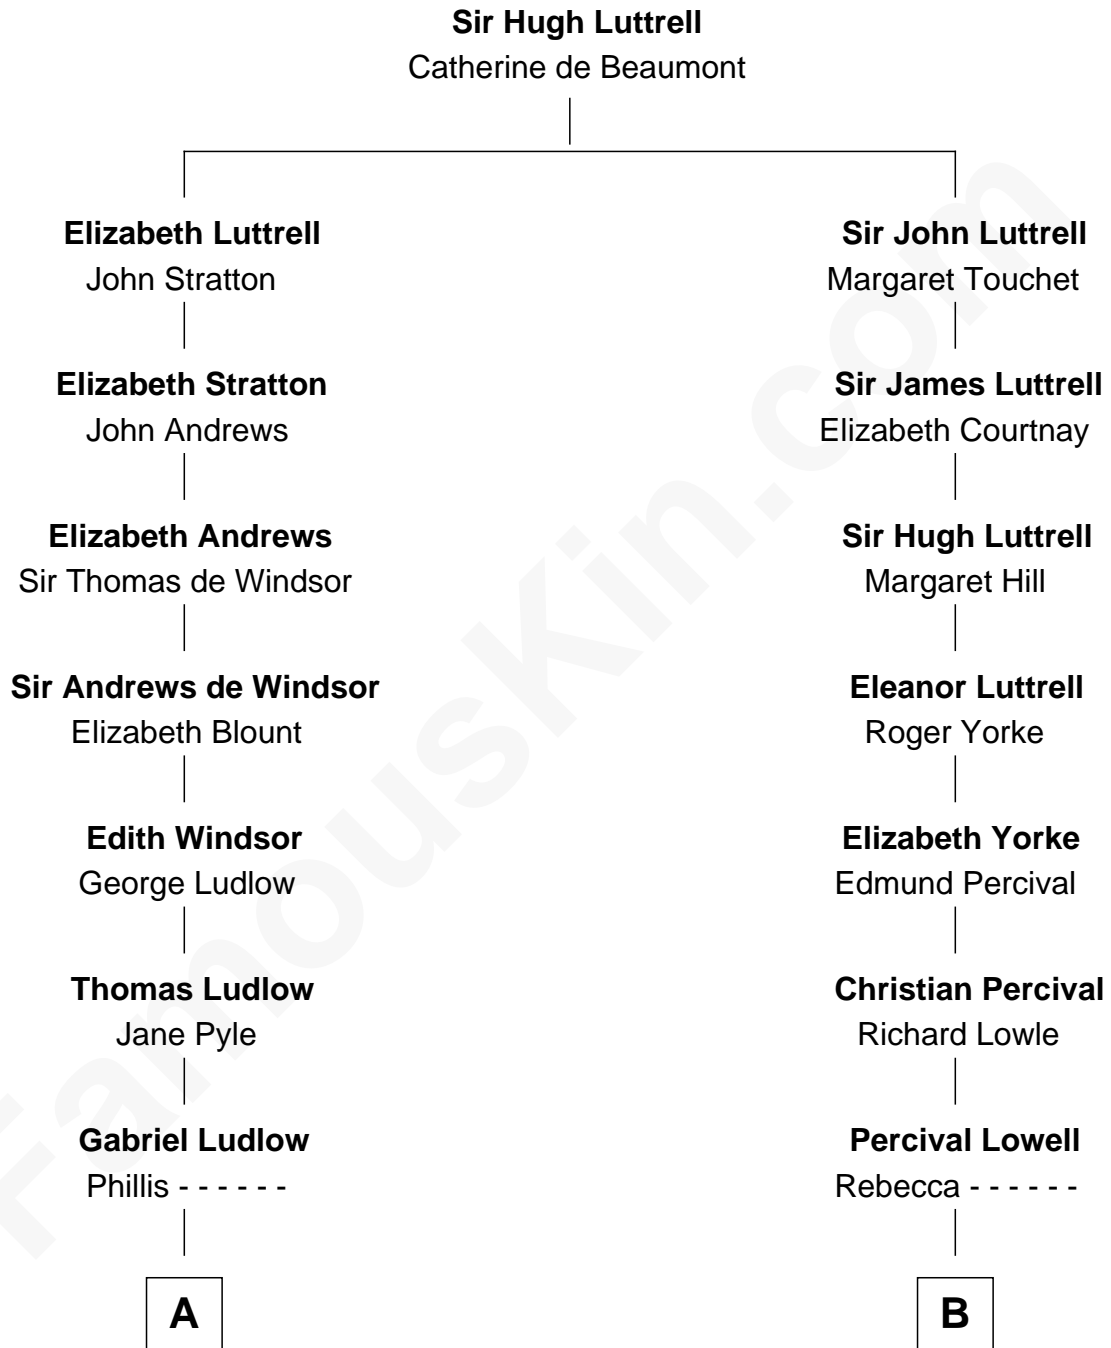

FamousKin.com
Relationship Chart of
Admiral Richard Byrd
Polar Explorer

15th cousin 3 times removed of
Marie-Chantal Miller
Crown Princess of Greece

C

Robert Warren Miller
Marie Clara Pesantes

Marie-Chantal Miller
Crown Princess of Greece

FamousKin.com