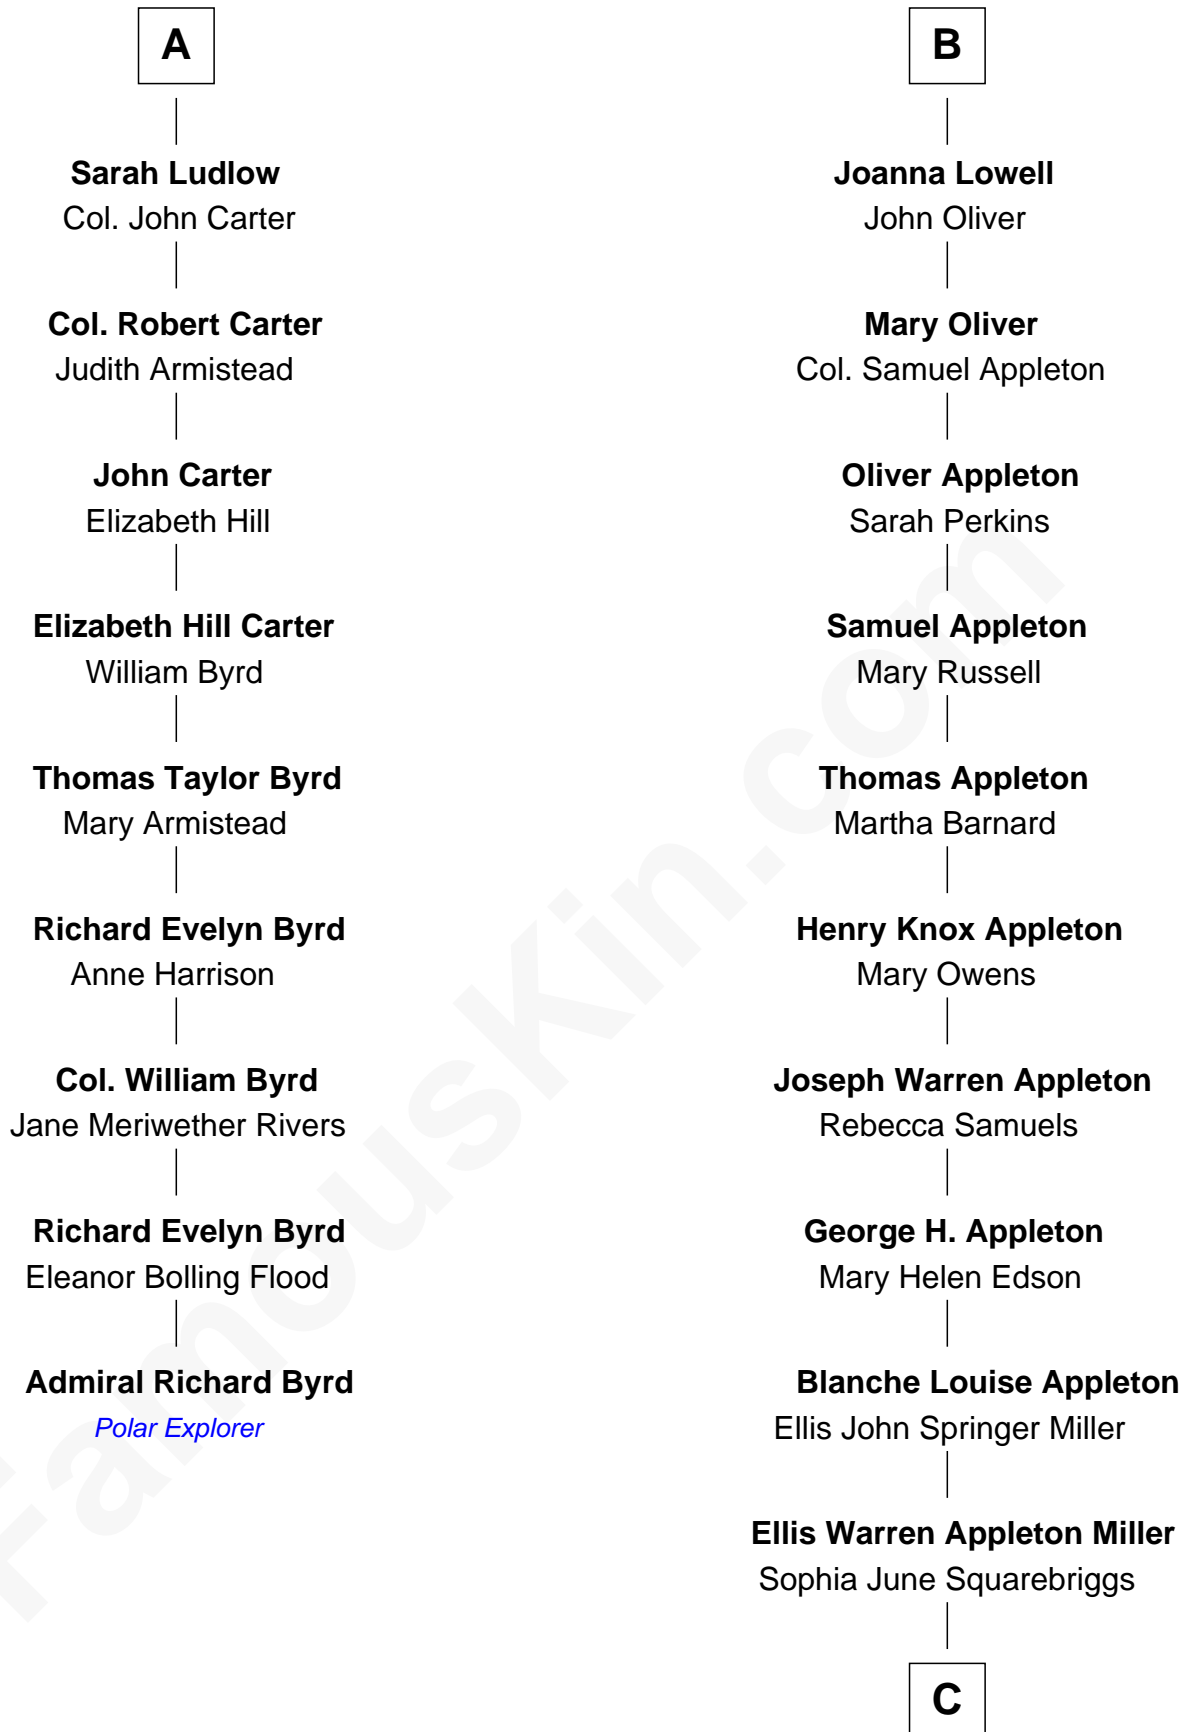

FamousKin.com
Relationship Chart of
Admiral Richard Byrd
Polar Explorer

15th cousin 3 times removed of
Marie-Chantal Miller
Crown Princess of Greece

C

Robert Warren Miller
Marie Clara Pesantes

Marie-Chantal Miller
Crown Princess of Greece

FamousKin.com