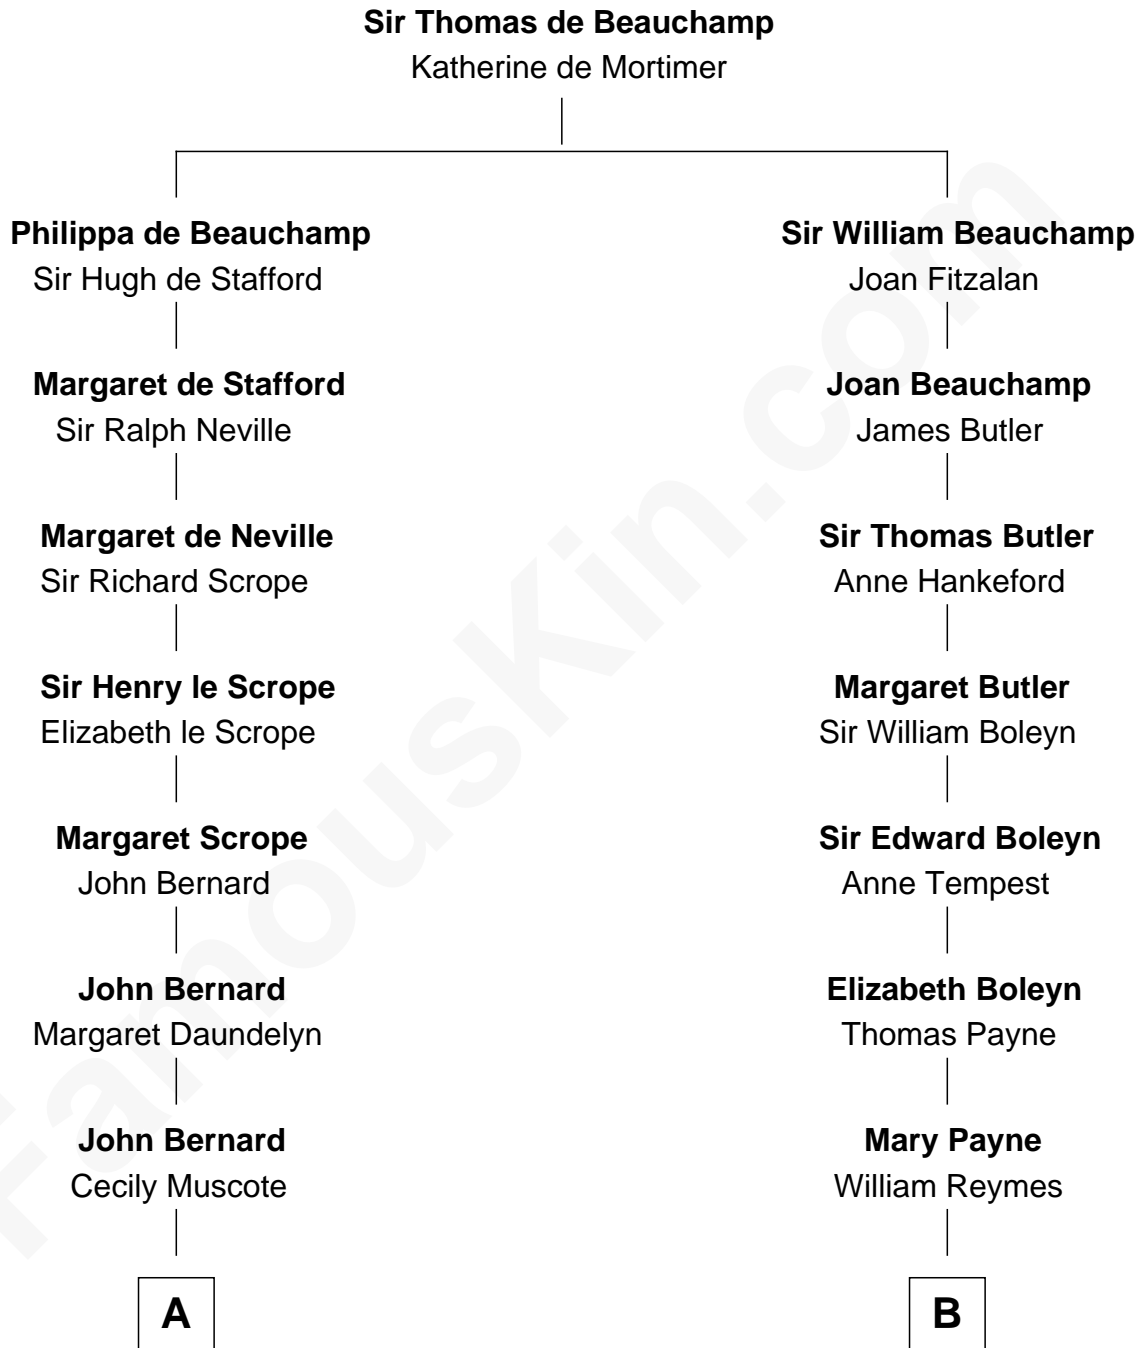

FamousKin.com
Relationship Chart of
Admiral Richard Byrd
Polar Explorer

17th cousin 2 times removed of
Bill Weld
68th Governor of Massachusetts

C

Cornelia DuBois Floyd
John Treadwell Nichols

Mary Blake Nichols
David Weld

Bill Weld

68th Governor of Massachusetts

FamousKin.com