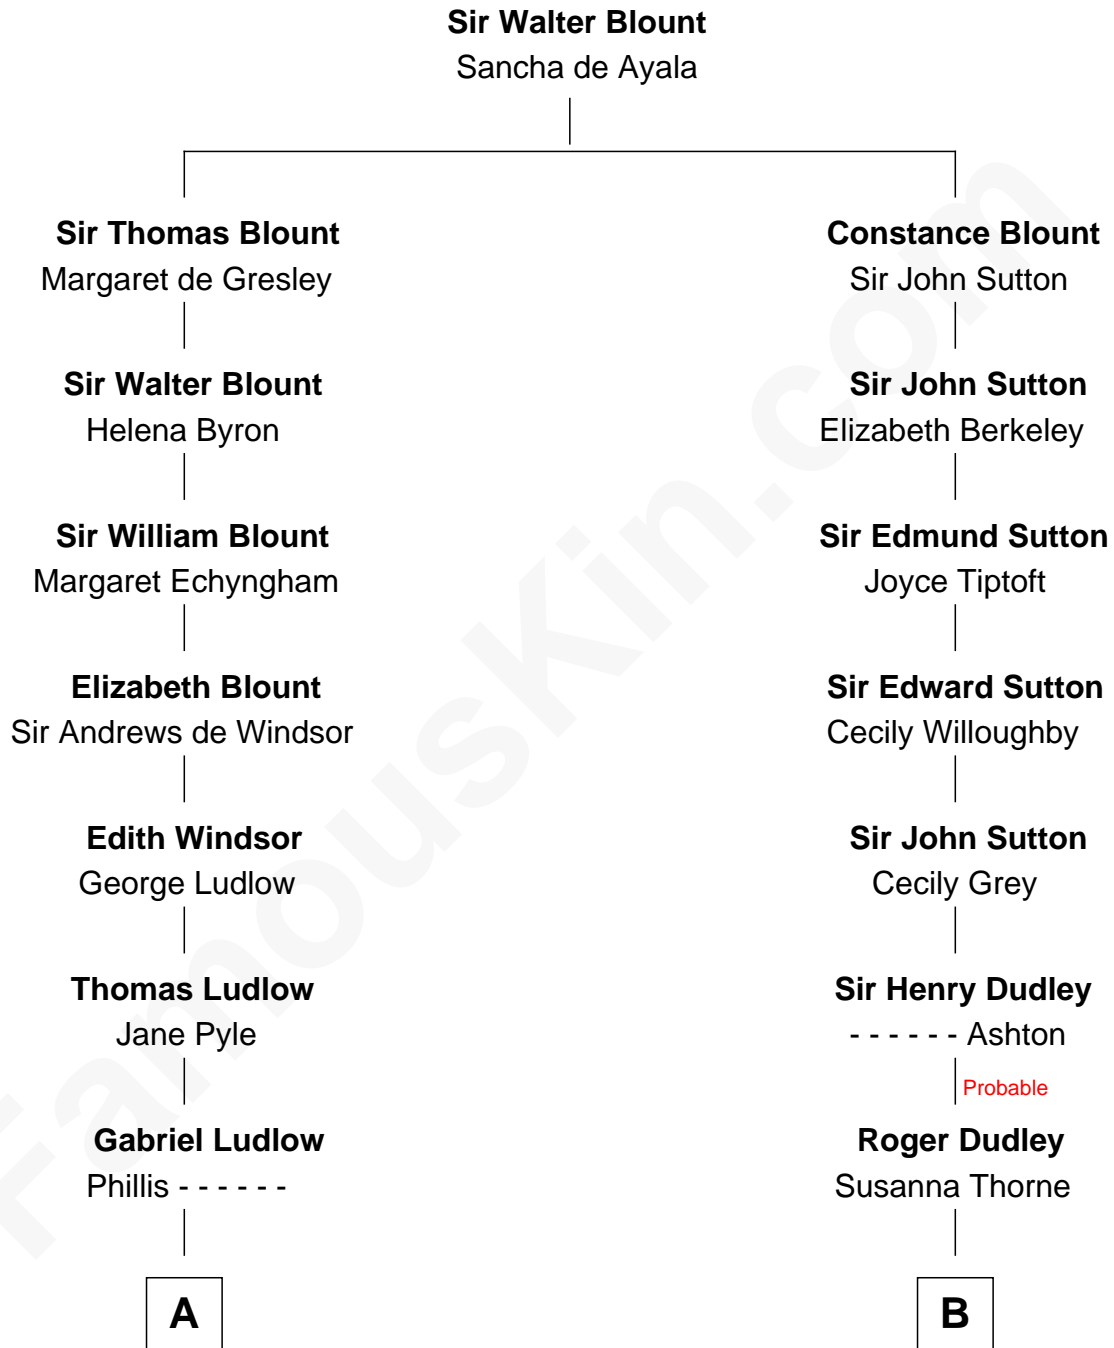

FamousKin.com
Relationship Chart of
Admiral Richard Byrd
Polar Explorer

15th cousin 3 times removed of
Bill Weld
68th Governor of Massachusetts

C

David Weld
Mary Blake Nichols

Bill Weld

68th Governor of Massachusetts

FamousKin.com