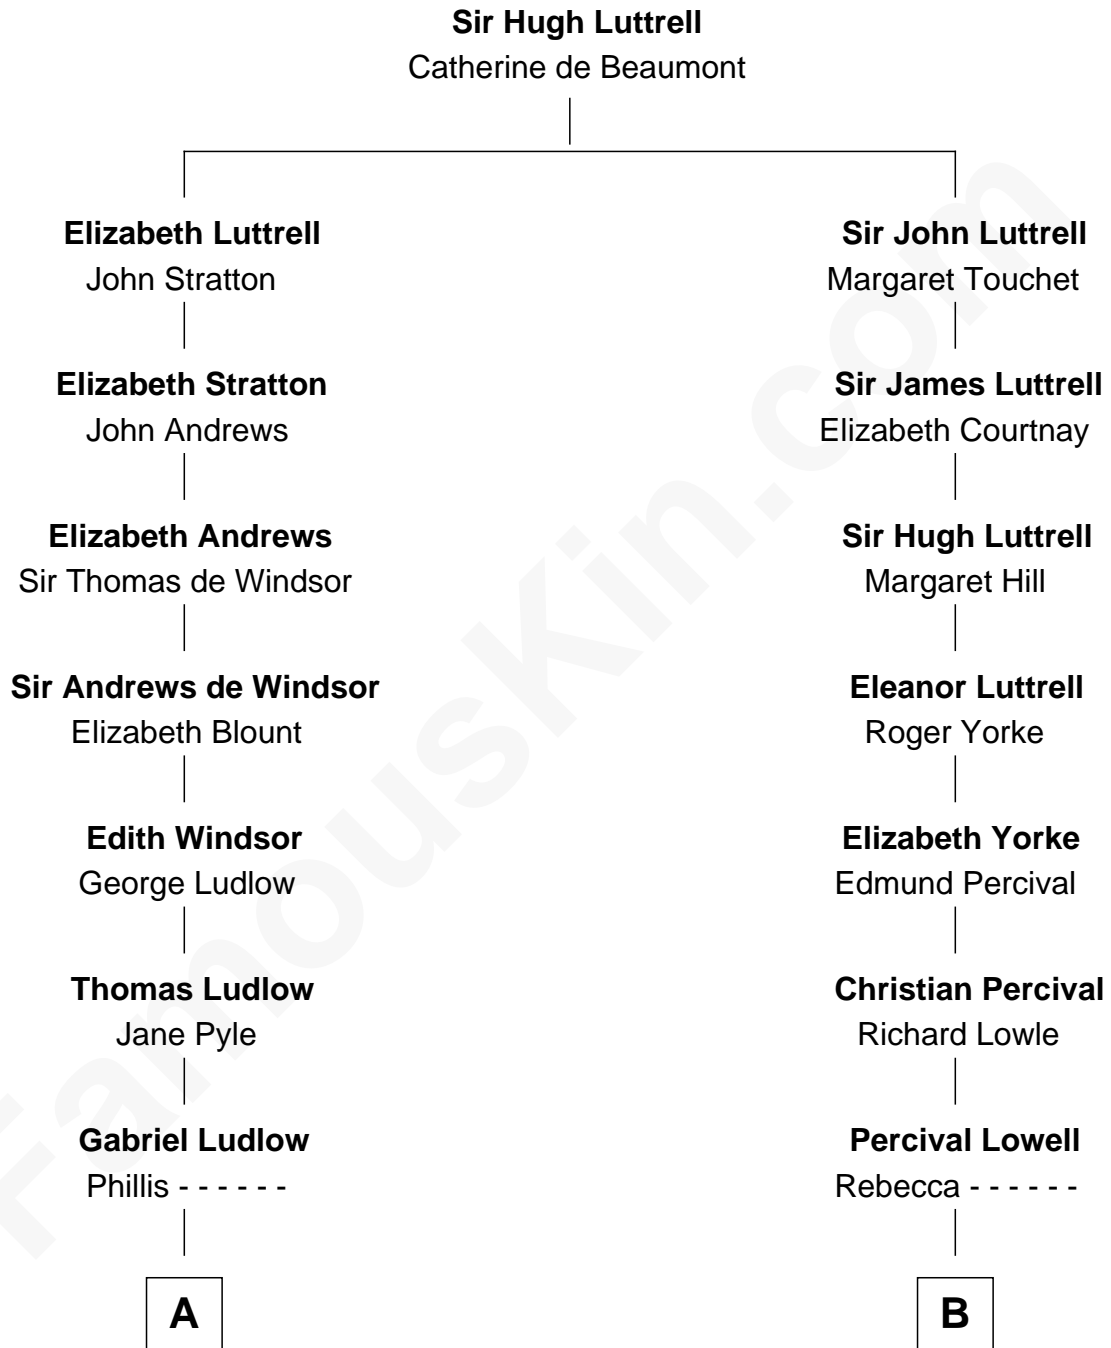

**FamousKin.com**  
**Relationship Chart of**  
**Admiral Richard Byrd**  
*Polar Explorer*

**15th cousin 3 times removed of**  
**Bill Weld**  
*68th Governor of Massachusetts*

**C**

|  
**Mary Blake Nichols**

David Weld

|  
**Bill Weld**

*68th Governor of Massachusetts*

FamousKin.com