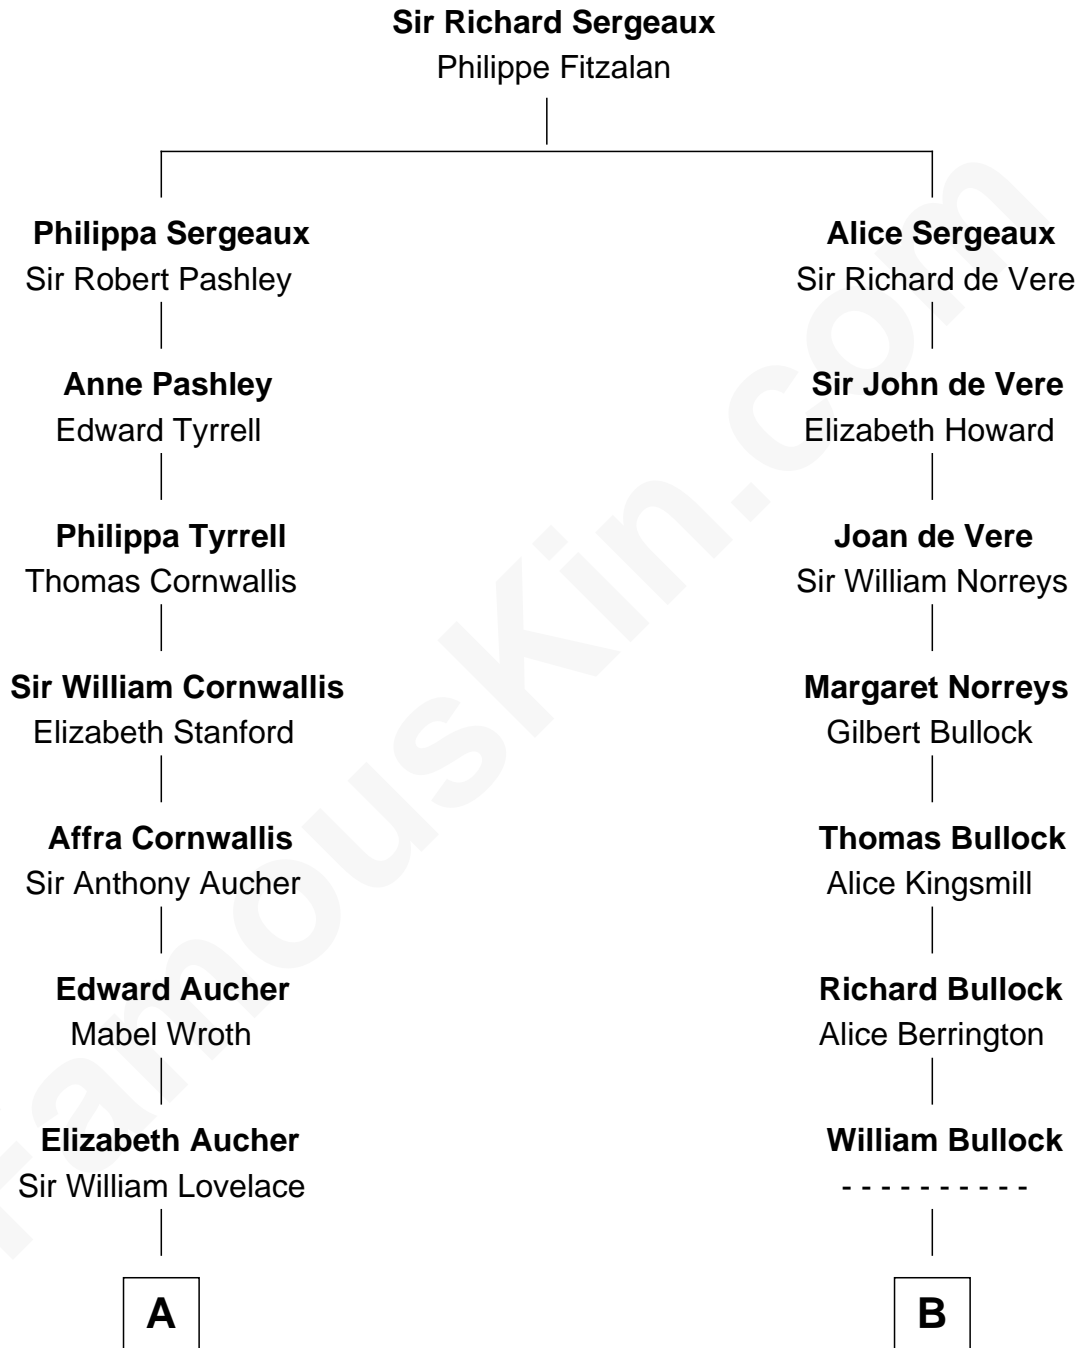

FamousKin.com
Relationship Chart of
Admiral Richard Byrd
Polar Explorer

17th cousin 2 times removed of
Bill Weld
68th Governor of Massachusetts

C

—
Joel Walker Flood

Ella Faulkner

—
Eleanor Bolling Flood

Richard Evelyn Byrd

—
Admiral Richard Byrd

Polar Explorer

FamousKin.com