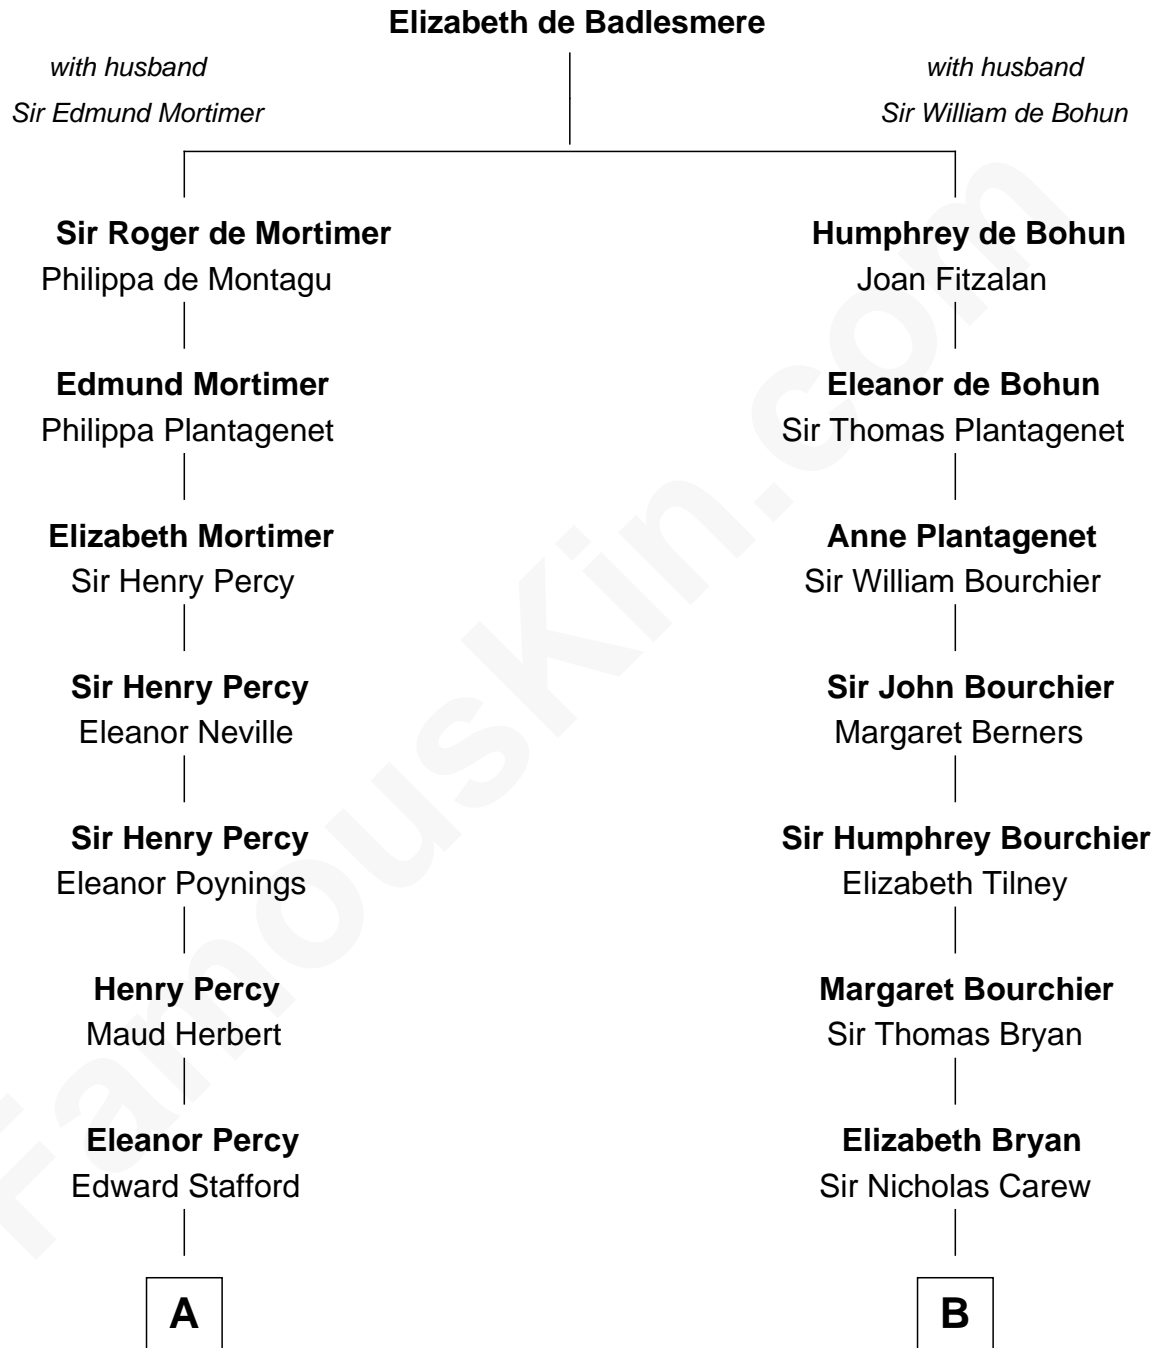

FamousKin.com

Relationship Chart of

Admiral Richard Byrd

Polar Explorer

20th cousin of

Bill Weld

68th Governor of Massachusetts

C

Richard Evelyn Byrd
Anne Harrison

Col. William Byrd
Jane Meriwether Rivers

Richard Evelyn Byrd
Eleanor Bolling Flood

Admiral Richard Byrd
Polar Explorer

D

Fanny Elizabeth Bartholomew
Dr. Francis Minot Weld