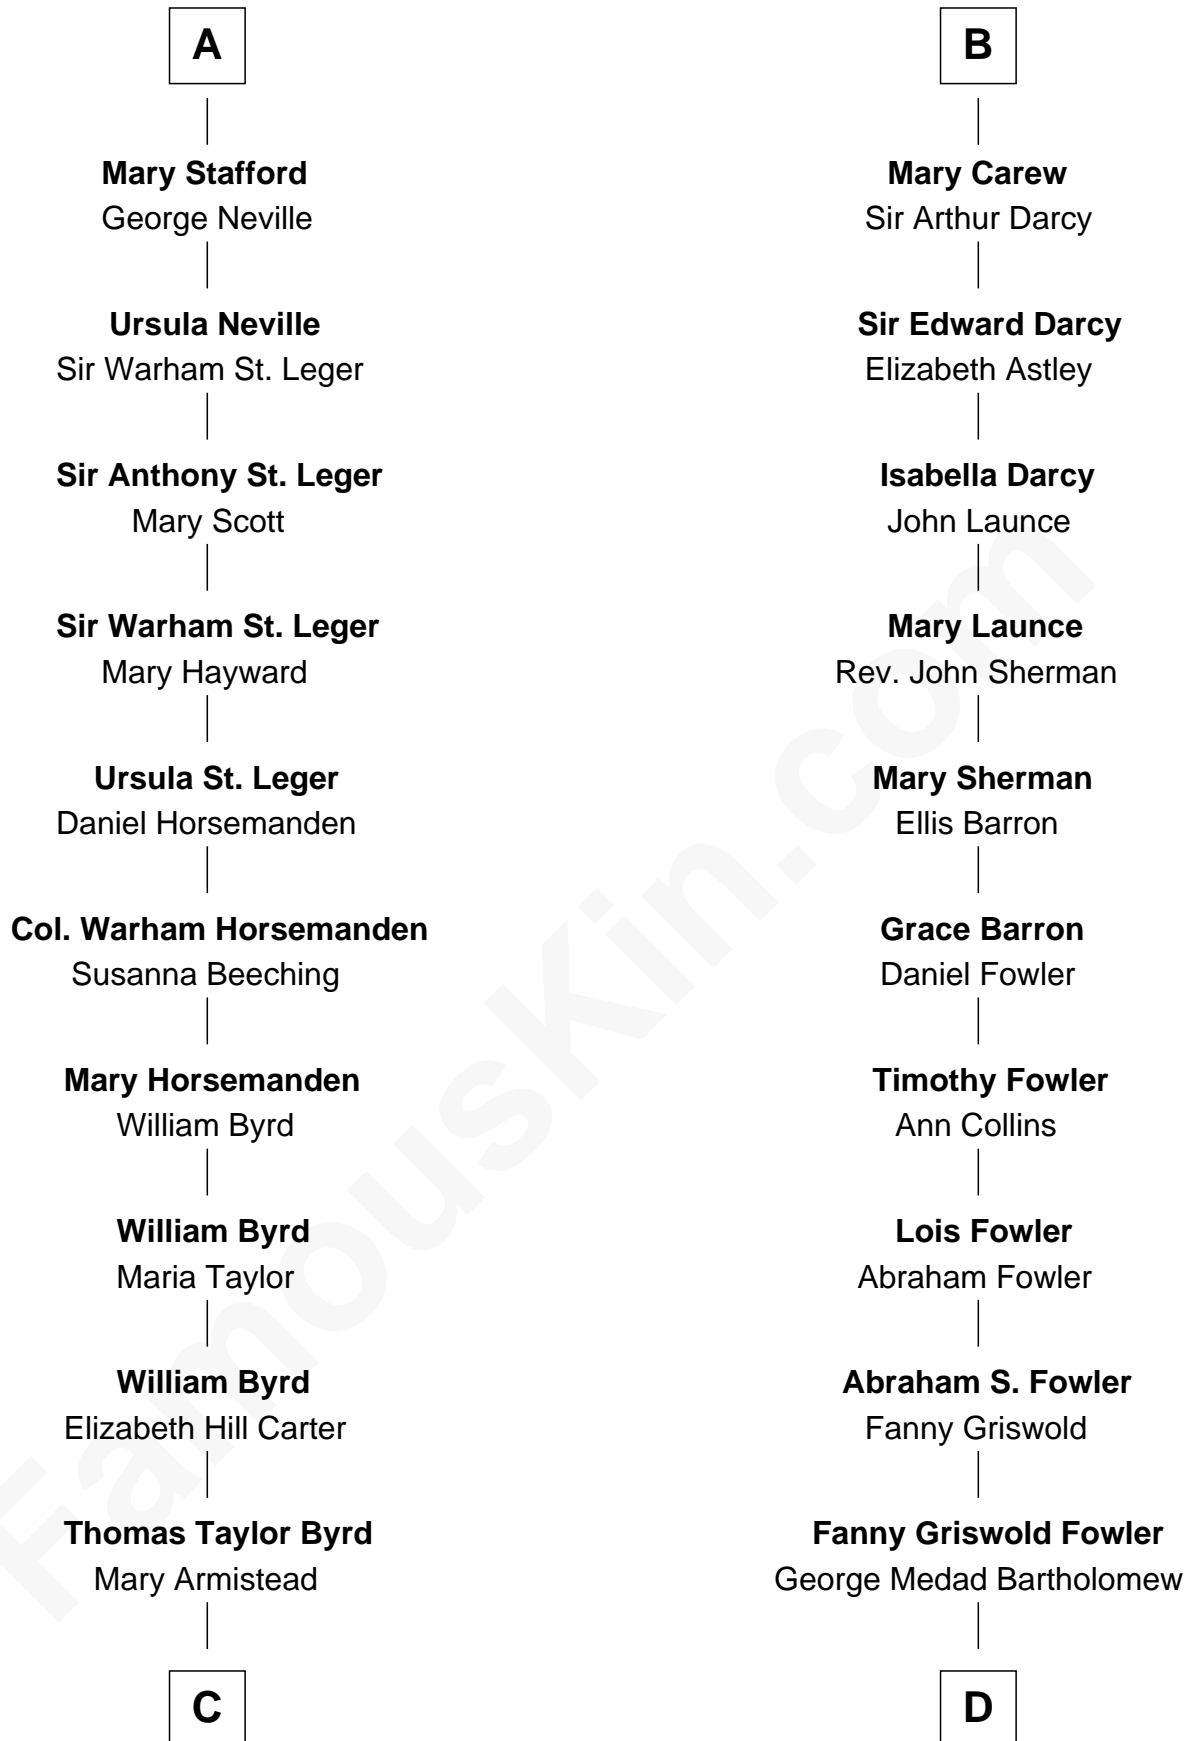

FamousKin.com

Relationship Chart of

Admiral Richard Byrd

Polar Explorer

20th cousin of

Bill Weld

68th Governor of Massachusetts

C

Richard Evelyn Byrd
Anne Harrison

Col. William Byrd
Jane Meriwether Rivers

Richard Evelyn Byrd
Eleanor Bolling Flood

Admiral Richard Byrd
Polar Explorer

D

Fanny Elizabeth Bartholomew
Dr. Francis Minot Weld