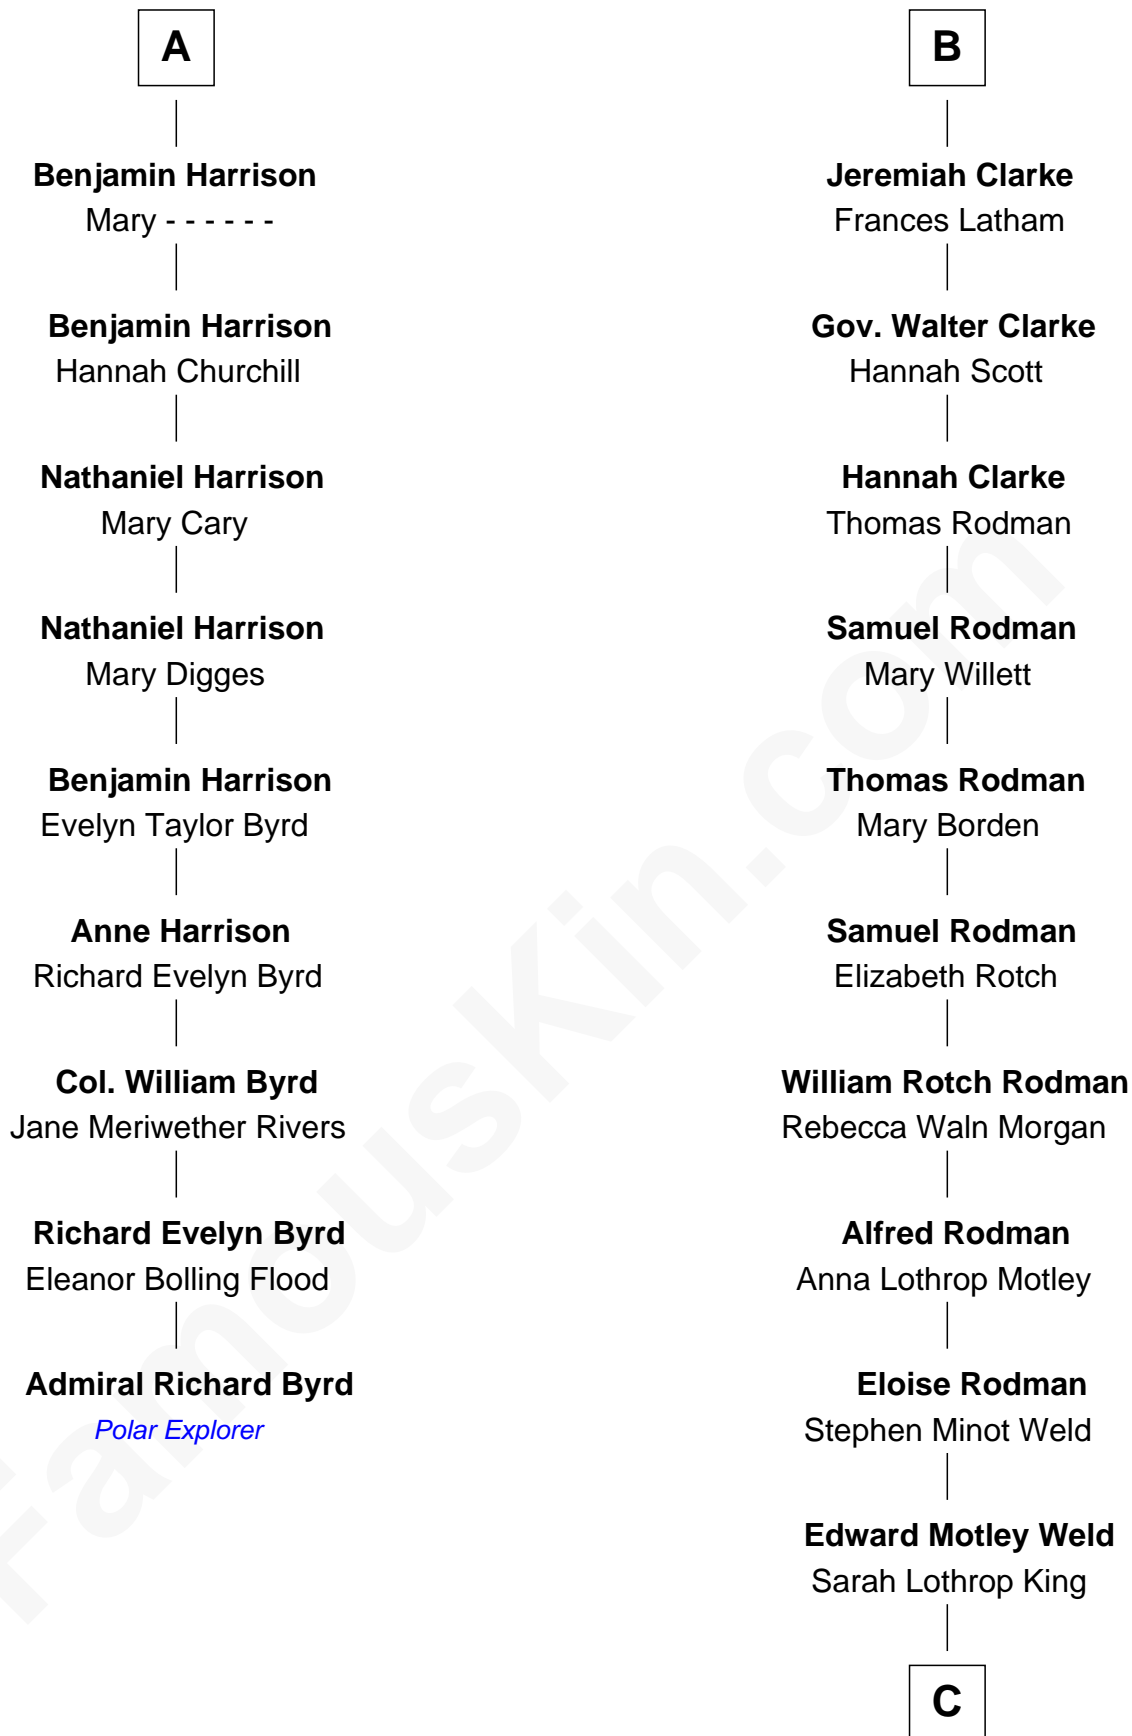

**FamousKin.com**  
**Relationship Chart of**  
**Admiral Richard Byrd**  
*Polar Explorer*

15th cousin 3 times removed of

**Tuesday Weld**  
*TV and Movie Actress*

**Stephen le Scrope**  
 Margery de Welles

**John le Scrope**  
 Elizabeth Chaworth

**Maude le Scrope**  
 Sir Baldwin Freville

**Elizabeth le Scrope**  
 Sir Henry le Scrope

**Elizabeth Freville**  
 Sir Thomas Ferrers

**Margaret Scrope**  
 John Bernard

**Sir Henry Ferrers**  
 Margaret Heckstall

**John Bernard**  
 Margaret Daundelyn

**Elizabeth Ferrers**  
 James Clerke

**John Bernard**  
 Cecily Muscote

**George Clerke**  
 Elizabeth Wilsford

**Francis Bernard**  
 Alice Hazlewood

**James Clerke**  
 Mary Saxby

**Elizabeth Bernard**  
 Thomas Harrison

**William Clerke**  
 Mary Weston

Probable

**A**

**B**

**C**

**Lothrop Motley Weld**  
Yosene Balfour Ker