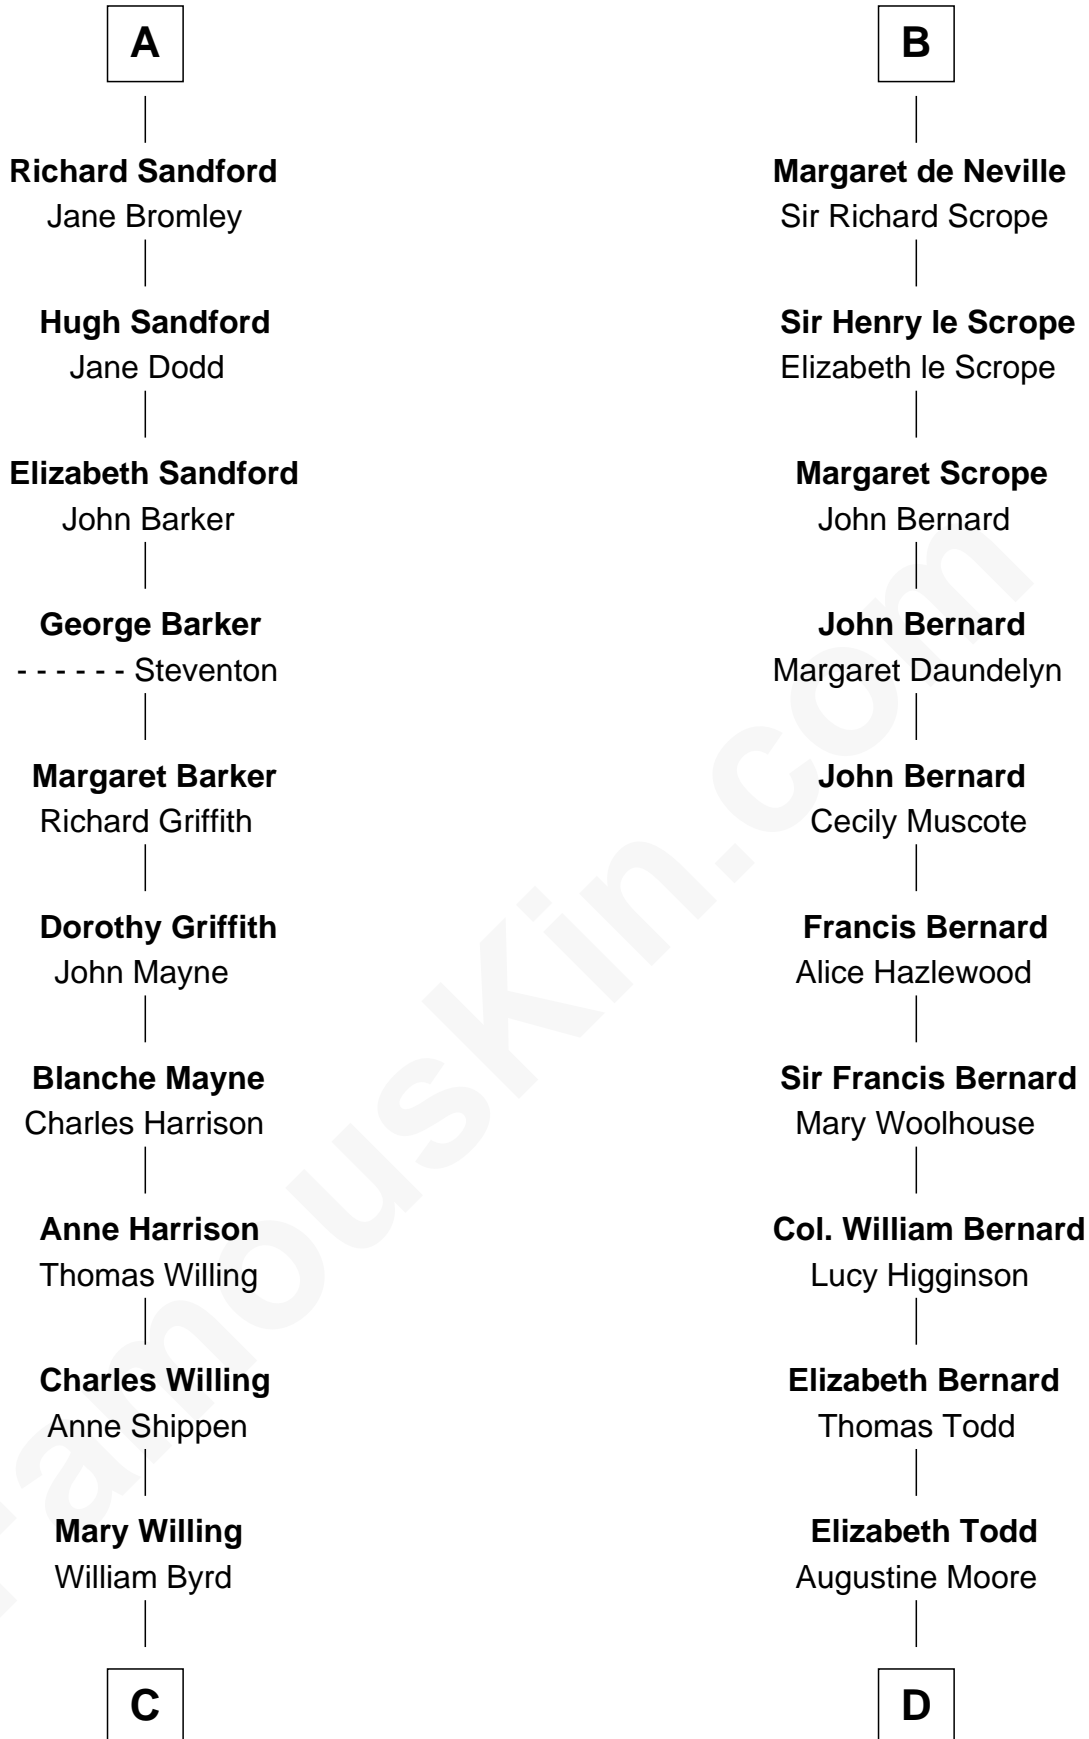

FamousKin.com

Relationship Chart of

Admiral Richard Byrd

Polar Explorer

21st cousin of

Helen Keller

Author and Activist

William d'Aubenev

Mabel of Chester

C

Evelyn Taylor Byrd

Benjamin Harrison

Anne Harrison

Richard Evelyn Byrd

Col. William Byrd

Jane Meriwether Rivers

Richard Evelyn Byrd

Eleanor Bolling Flood

Admiral Richard Byrd

Polar Explorer

D

Col. Bernard Moore

Anne Catherine Spotswood

Col. Alexander Spotswood Moore

Elizabeth Aylett

Mary Fairfax Moore

David Keller

Arthur Henley Keller

Kate Adams

Helen Keller

Author and Activist