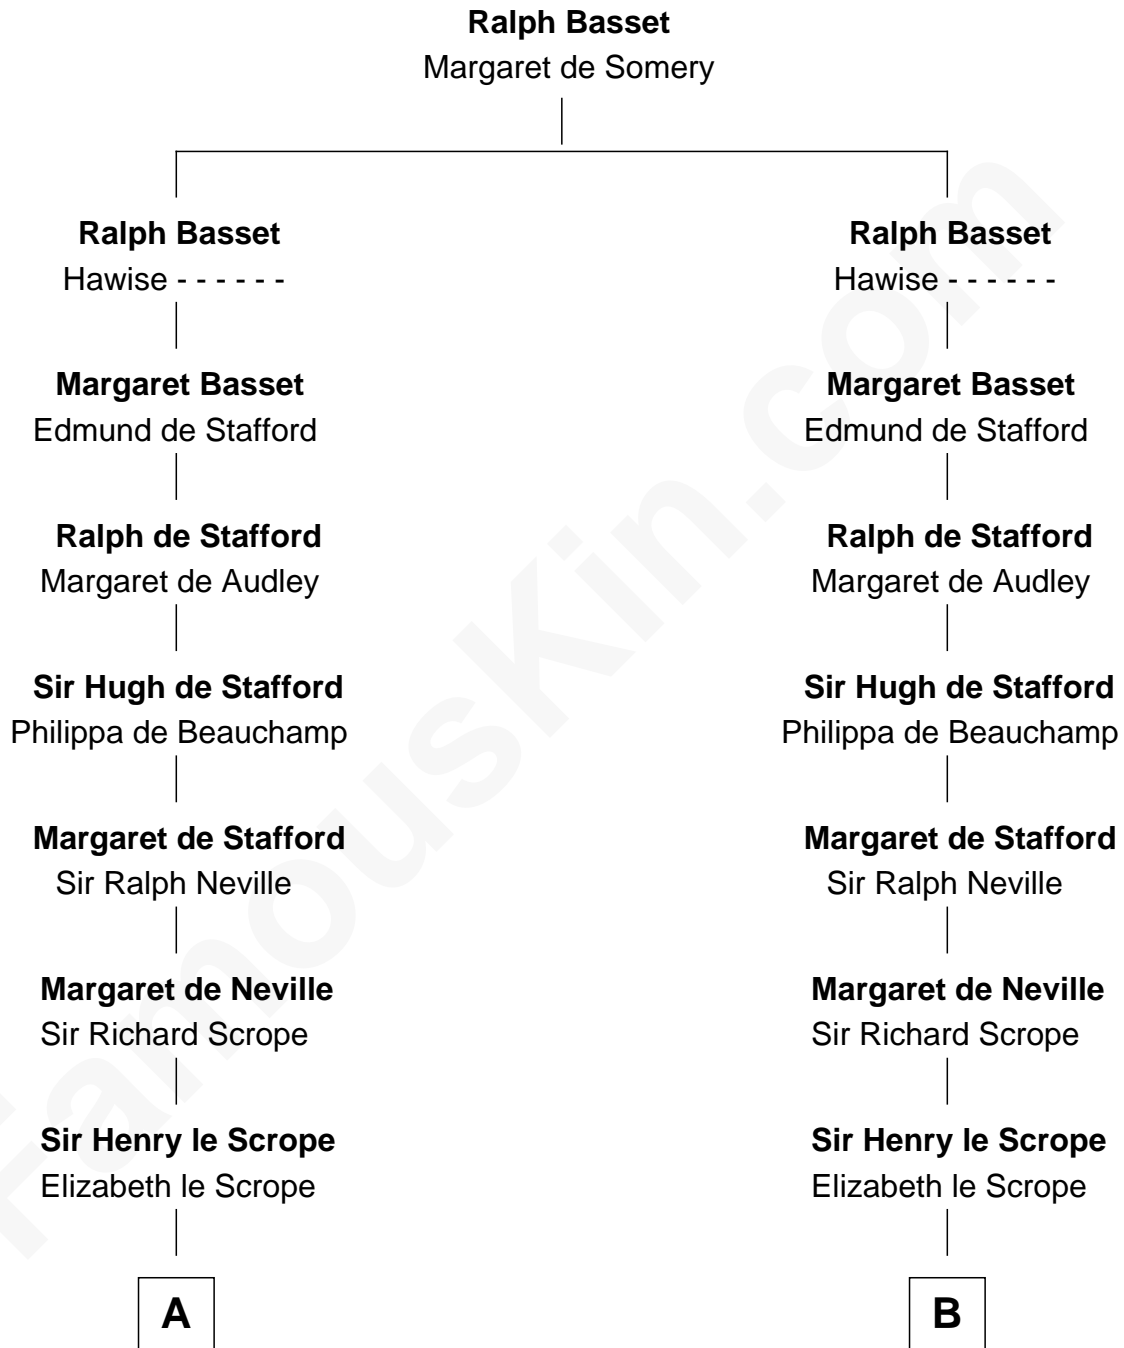

**FamousKin.com**  
**Relationship Chart of**  
**Admiral Richard Byrd**  
*Polar Explorer*

19th cousin 1 time removed of  
**Helen Keller**  
*Author and Activist*

**C**

**Anne Harrison**  
Richard Evelyn Byrd

**Col. William Byrd**  
Jane Meriwether Rivers

**Richard Evelyn Byrd**  
Eleanor Bolling Flood

**Admiral Richard Byrd**  
*Polar Explorer*

**D**

**Mary Fairfax Moore**  
David Keller

**Arthur Henley Keller**  
Kate Adams

**Helen Keller**  
*Author and Activist*

FamousKin.com