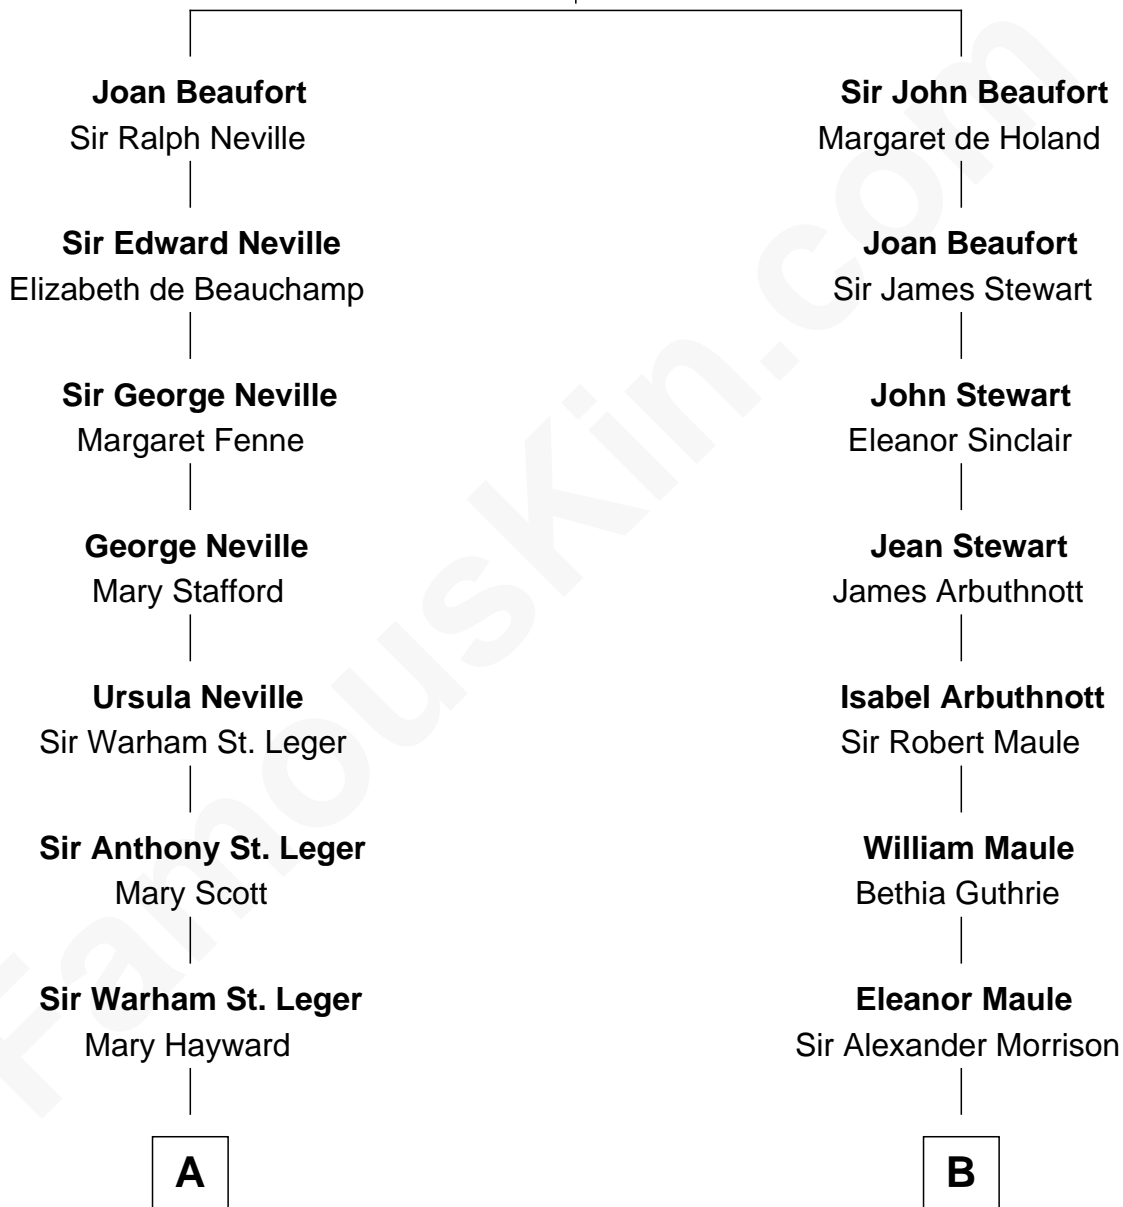

FamousKin.com
Relationship Chart of
Admiral Richard Byrd
Polar Explorer

14th cousin 2 times removed of

Helen Keller
Author and Activist

John of Gaunt
 Katherine Roet

A

Ursula St. Leger
Daniel Horsemanden

Col. Warham Horsemanden
Susanna Beeching

Mary Horsemanden
William Byrd

William Byrd
Maria Taylor

William Byrd
Elizabeth Hill Carter

Thomas Taylor Byrd
Mary Armistead

Richard Evelyn Byrd
Anne Harrison

Col. William Byrd
Jane Meriwether Rivers

Richard Evelyn Byrd
Eleanor Bolling Flood

Admiral Richard Byrd
Polar Explorer

B

Bethia Morrison
Sir Robert Spottiswoode

Dr. Robert Spottiswoode
Catherine Mercer

Lt. Gov. Alexander Spotswood
Anne Butler Brayne

Anne Catherine Spotswood
Col. Bernard Moore

Col. Alexander Spotswood Moore
Elizabeth Aylett

Mary Fairfax Moore
David Keller

Arthur Henley Keller
Kate Adams

Helen Keller
Author and Activist