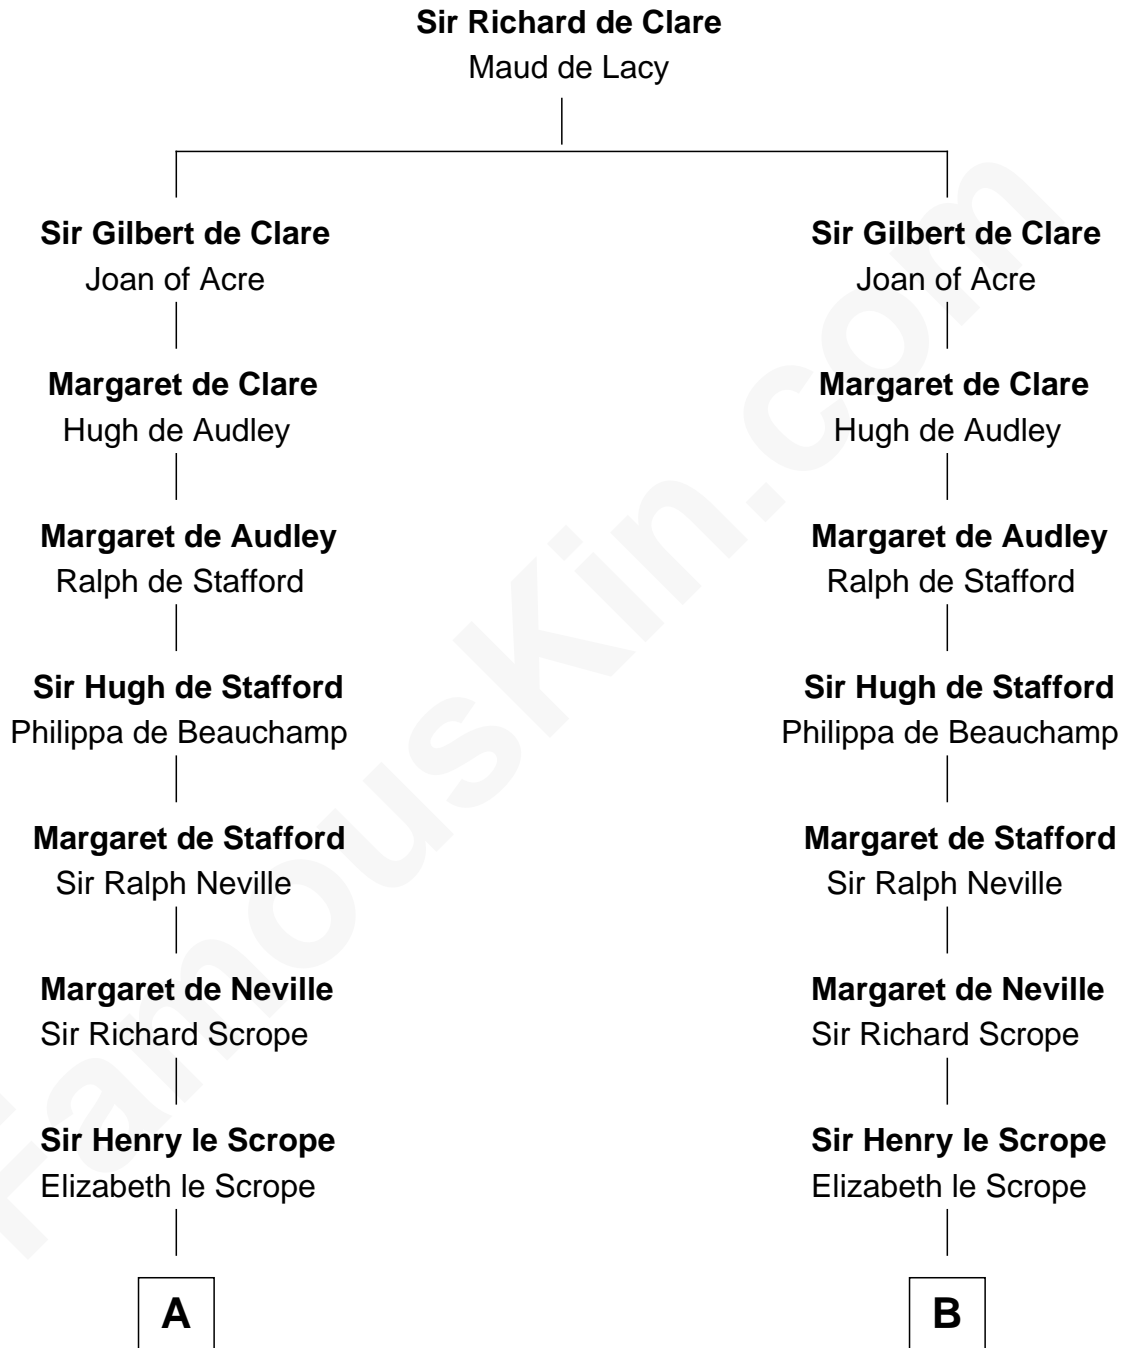

**FamousKin.com**  
**Relationship Chart of**  
**Admiral Richard Byrd**  
*Polar Explorer*

19th cousin 1 time removed of

**Helen Keller**  
*Author and Activist*

**C**

**Anne Harrison**  
Richard Evelyn Byrd

**Col. William Byrd**  
Jane Meriwether Rivers

**Richard Evelyn Byrd**  
Eleanor Bolling Flood

**Admiral Richard Byrd**  
*Polar Explorer*

**D**

**Mary Fairfax Moore**  
David Keller

**Arthur Henley Keller**  
Kate Adams

**Helen Keller**  
*Author and Activist*

FamousKin.com