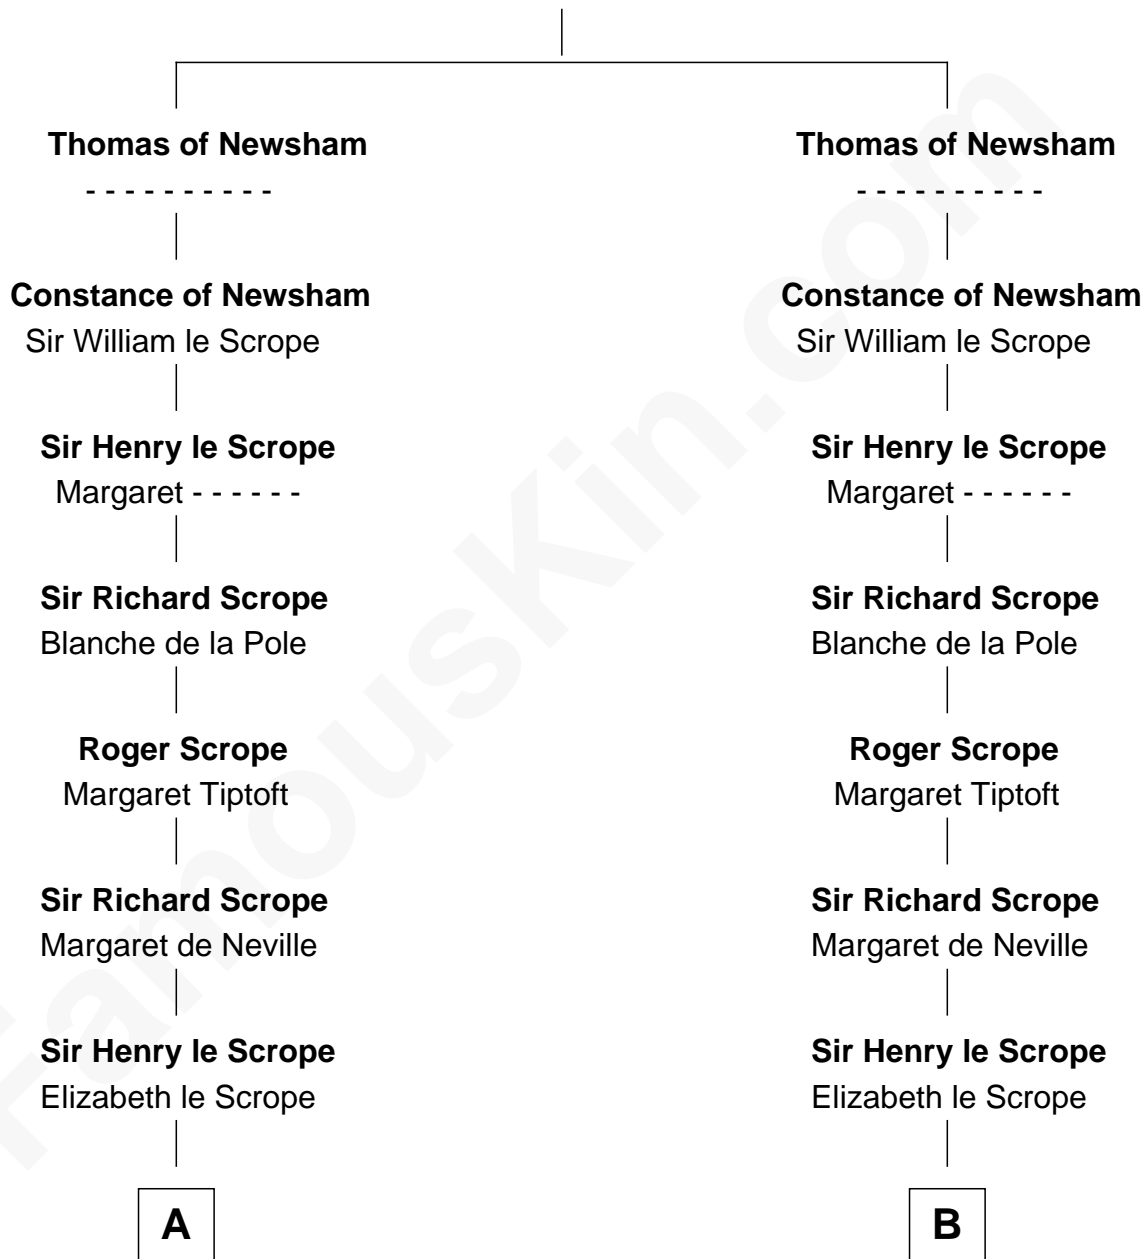

FamousKin.com
Relationship Chart of
Admiral Richard Byrd
Polar Explorer

19th cousin 1 time removed of
Helen Keller
Author and Activist

Gillo de Newsham

C

Anne Harrison
Richard Evelyn Byrd

Col. William Byrd
Jane Meriwether Rivers

Richard Evelyn Byrd
Eleanor Bolling Flood

Admiral Richard Byrd
Polar Explorer

D

Mary Fairfax Moore
David Keller

Arthur Henley Keller
Kate Adams

Helen Keller
Author and Activist

FamousKin.com