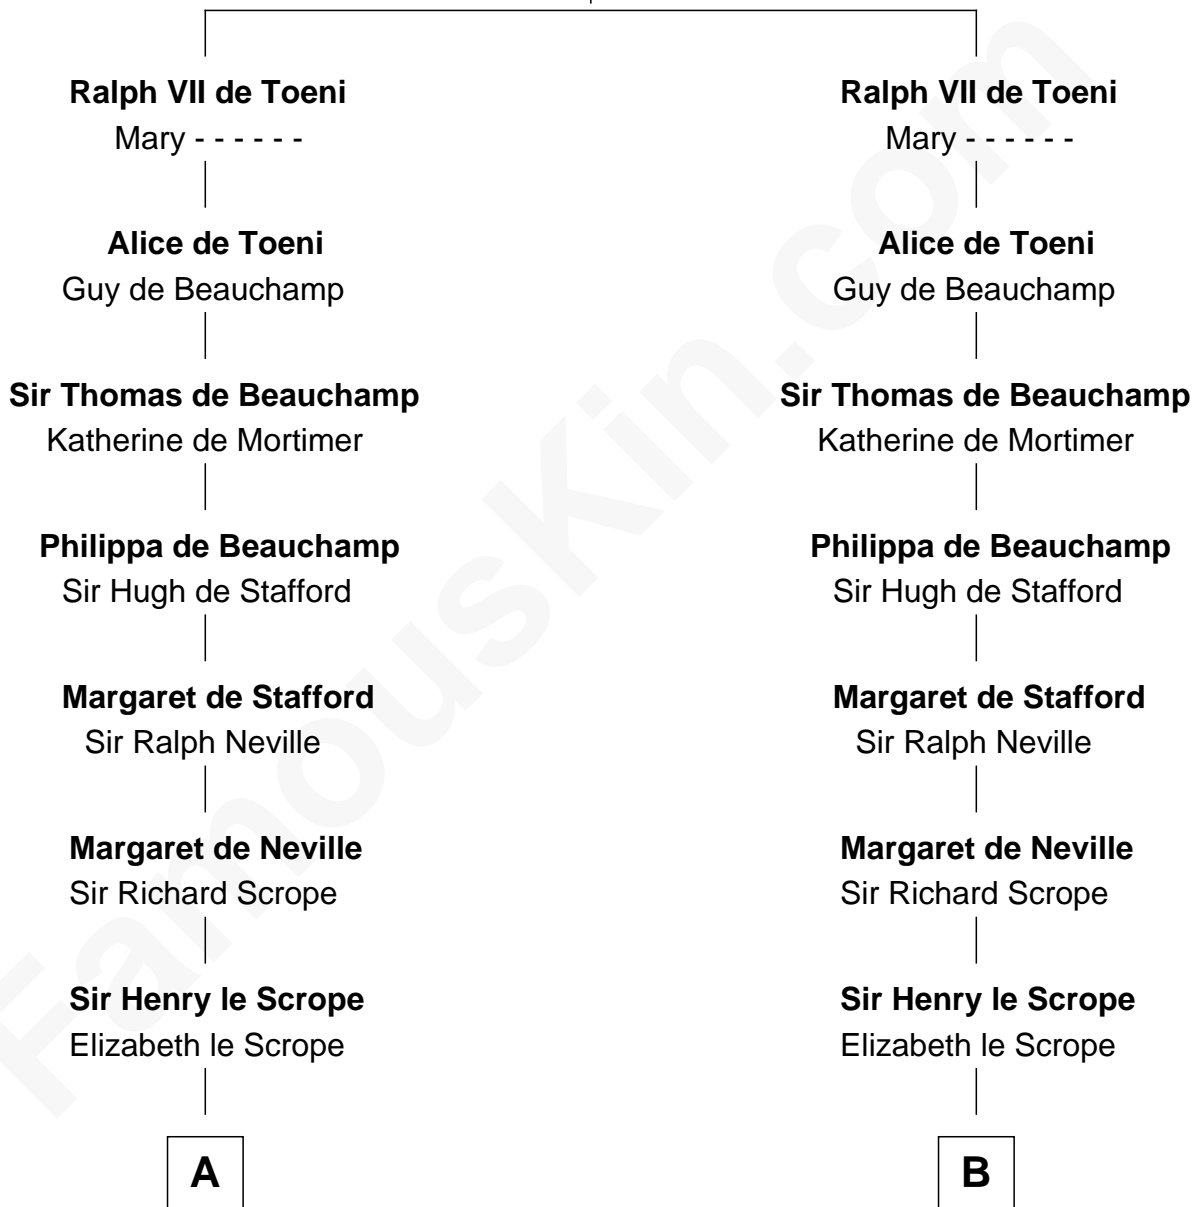

FamousKin.com
Relationship Chart of
Admiral Richard Byrd
Polar Explorer

19th cousin 1 time removed of
Helen Keller
Author and Activist

Roger V de Toeni
 Alice de Bohun

C

Anne Harrison
Richard Evelyn Byrd

Col. William Byrd
Jane Meriwether Rivers

Richard Evelyn Byrd
Eleanor Bolling Flood

Admiral Richard Byrd
Polar Explorer

D

Mary Fairfax Moore
David Keller

Arthur Henley Keller
Kate Adams

Helen Keller
Author and Activist

FamousKin.com