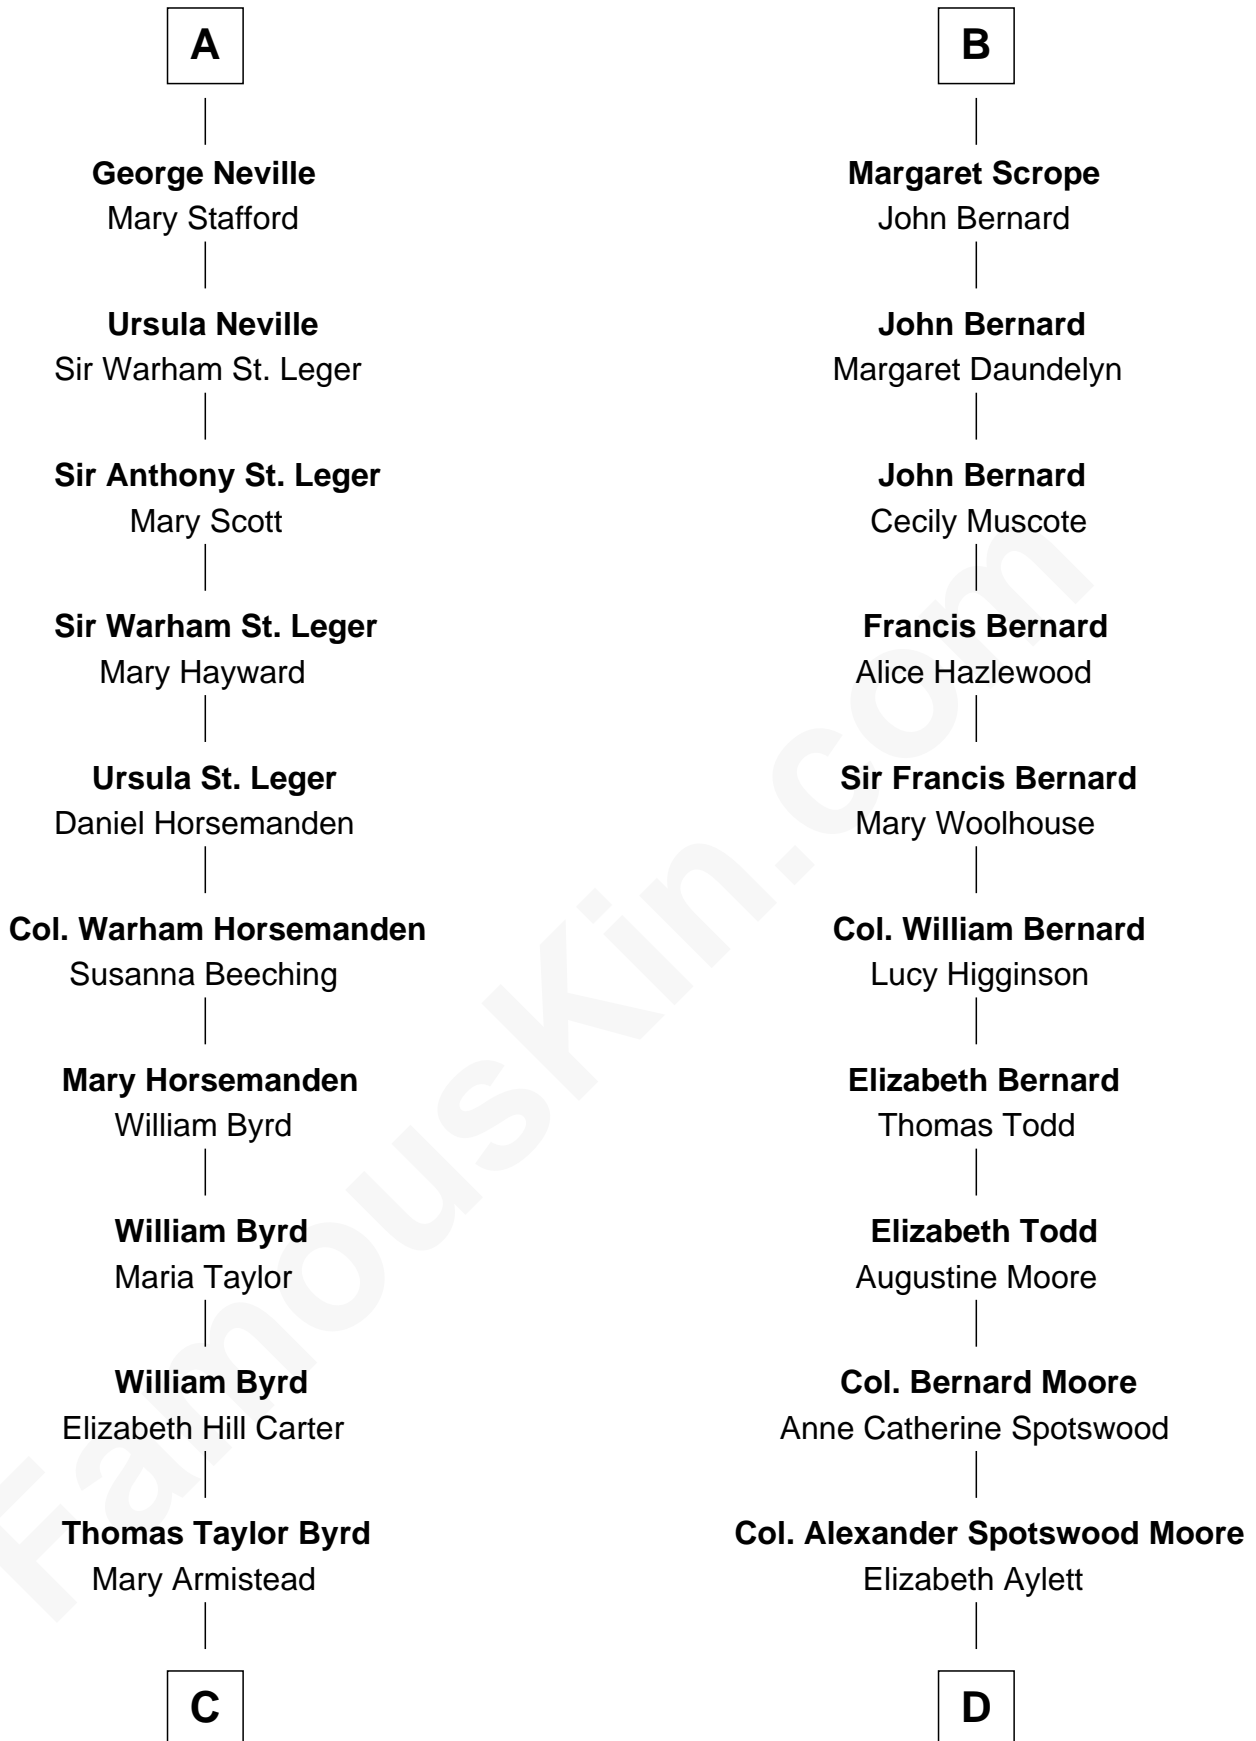

FamousKin.com
Relationship Chart of
Admiral Richard Byrd
Polar Explorer

19th cousin 1 time removed of
Helen Keller
Author and Activist

Sir Ralph FitzRanulph
 Anastasia de Percy

C

Richard Evelyn Byrd

Anne Harrison

Col. William Byrd
Jane Meriwether Rivers

Richard Evelyn Byrd
Eleanor Bolling Flood

Admiral Richard Byrd
Polar Explorer

D

Mary Fairfax Moore

David Keller

Arthur Henley Keller
Kate Adams

Helen Keller
Author and Activist