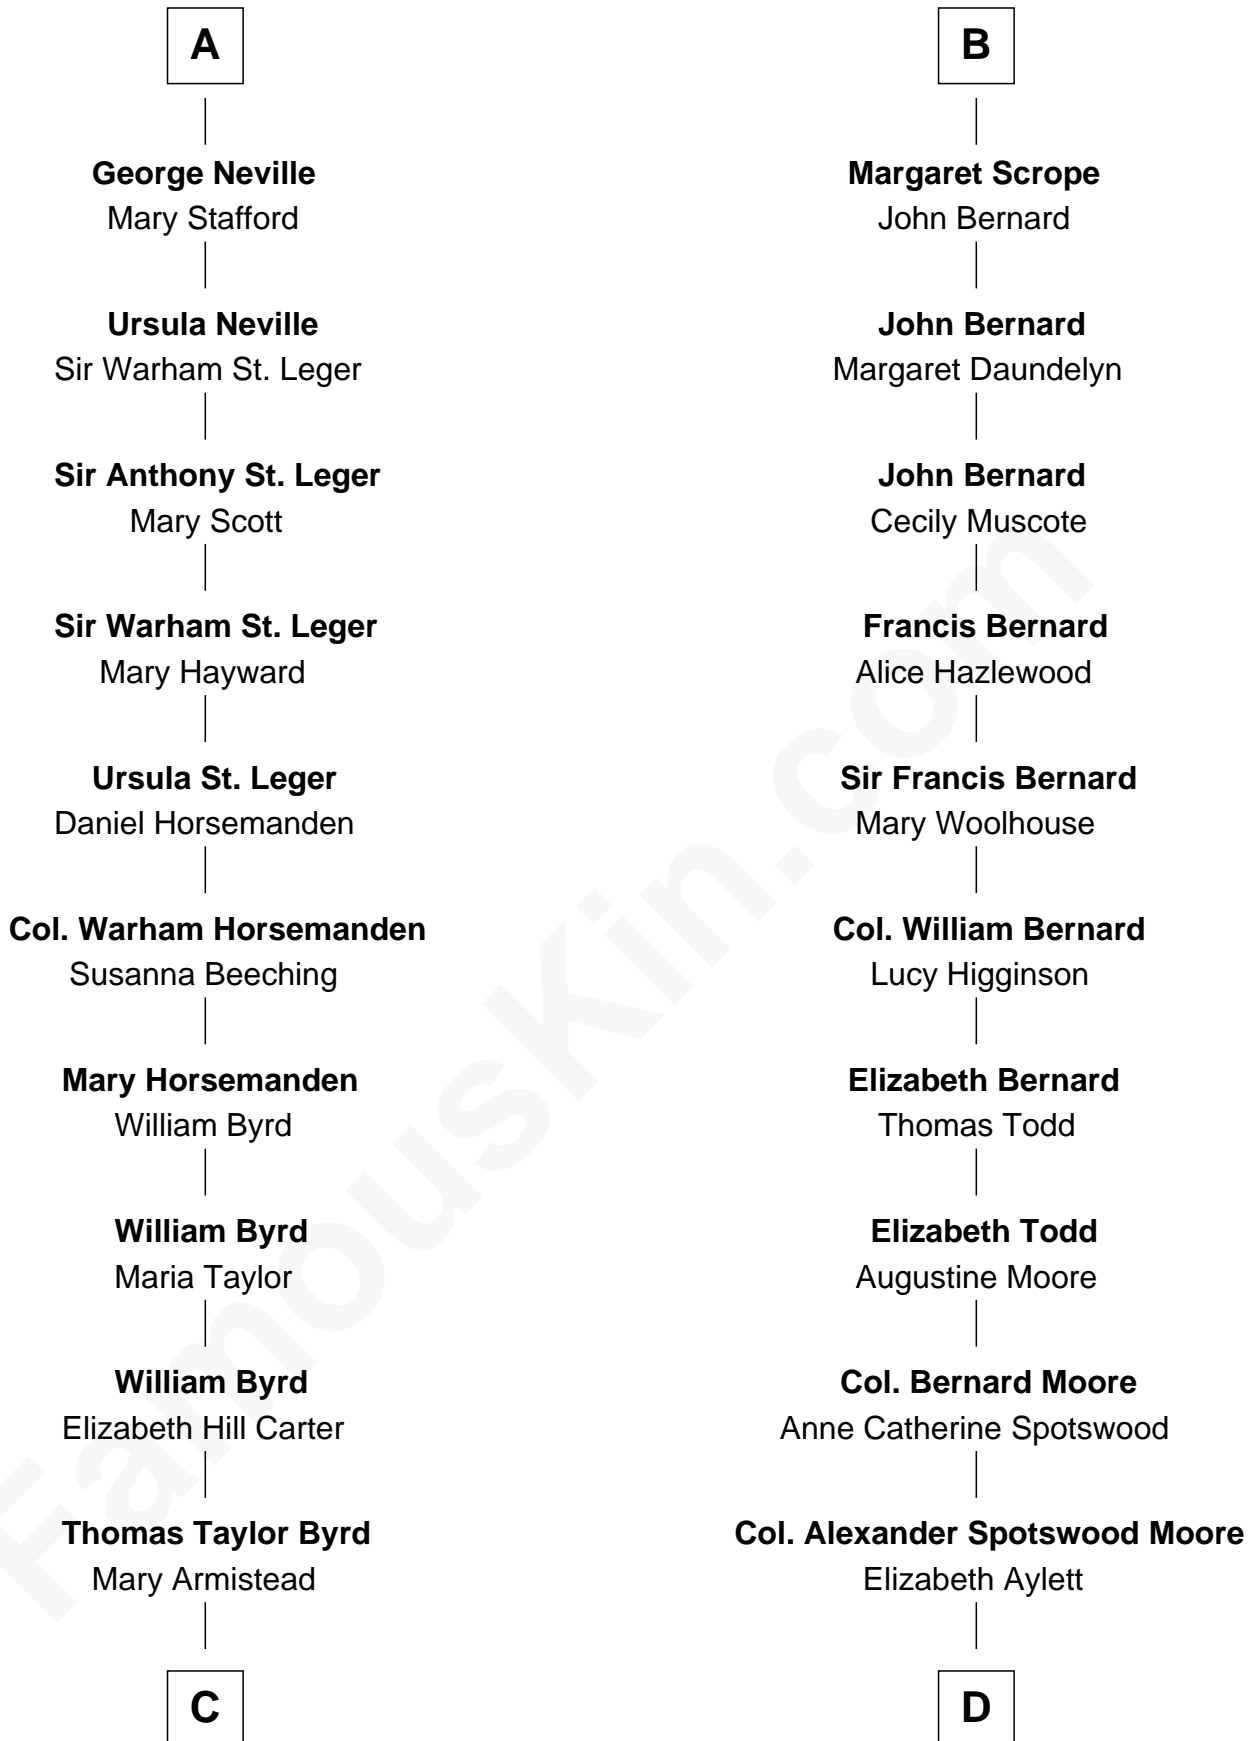

FamousKin.com
Relationship Chart of
Admiral Richard Byrd
Polar Explorer

19th cousin 1 time removed of
Helen Keller
Author and Activist

Henry de Audley
 Bertrade de Mainwaring

C

Richard Evelyn Byrd

Anne Harrison

Col. William Byrd
Jane Meriwether Rivers

Richard Evelyn Byrd
Eleanor Bolling Flood

Admiral Richard Byrd
Polar Explorer

D

Mary Fairfax Moore

David Keller

Arthur Henley Keller
Kate Adams

Helen Keller
Author and Activist