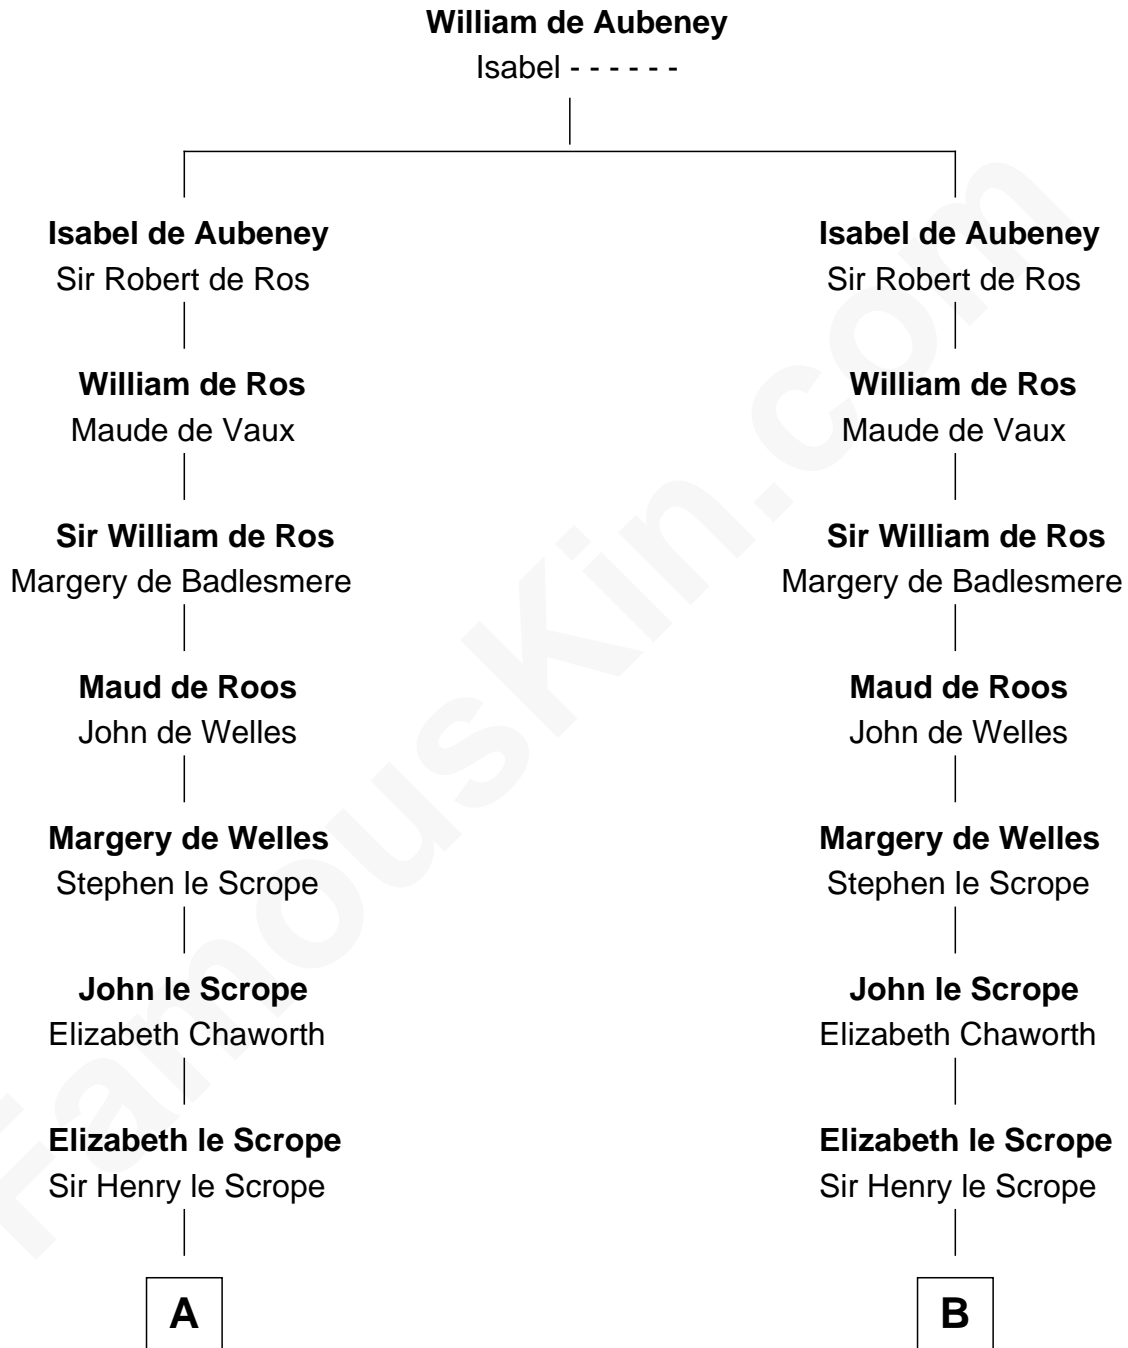

FamousKin.com
Relationship Chart of
Admiral Richard Byrd
Polar Explorer

19th cousin 1 time removed of

Helen Keller
Author and Activist

C

Anne Harrison
Richard Evelyn Byrd

Col. William Byrd
Jane Meriwether Rivers

Richard Evelyn Byrd
Eleanor Bolling Flood

Admiral Richard Byrd
Polar Explorer

D

Mary Fairfax Moore
David Keller

Arthur Henley Keller
Kate Adams

Helen Keller
Author and Activist

FamousKin.com