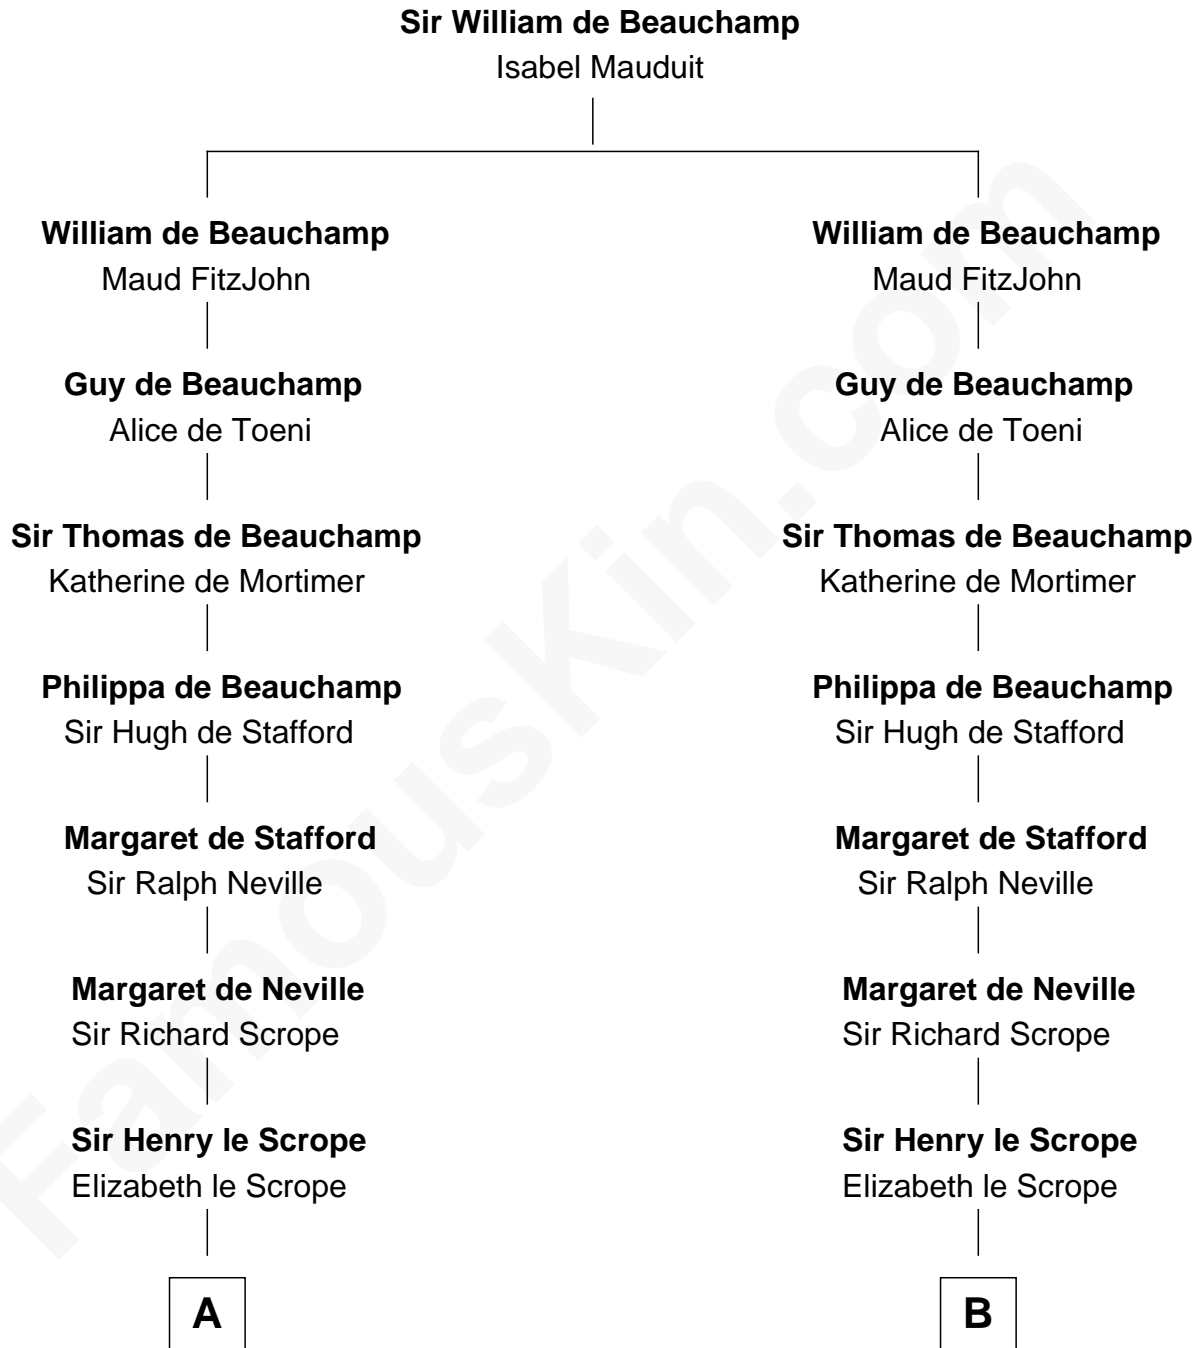

FamousKin.com
Relationship Chart of
Admiral Richard Byrd
Polar Explorer

19th cousin 1 time removed of
Helen Keller
Author and Activist

C

Anne Harrison
Richard Evelyn Byrd

Col. William Byrd
Jane Meriwether Rivers

Richard Evelyn Byrd
Eleanor Bolling Flood

Admiral Richard Byrd
Polar Explorer

D

Mary Fairfax Moore
David Keller

Arthur Henley Keller
Kate Adams

Helen Keller
Author and Activist

FamousKin.com