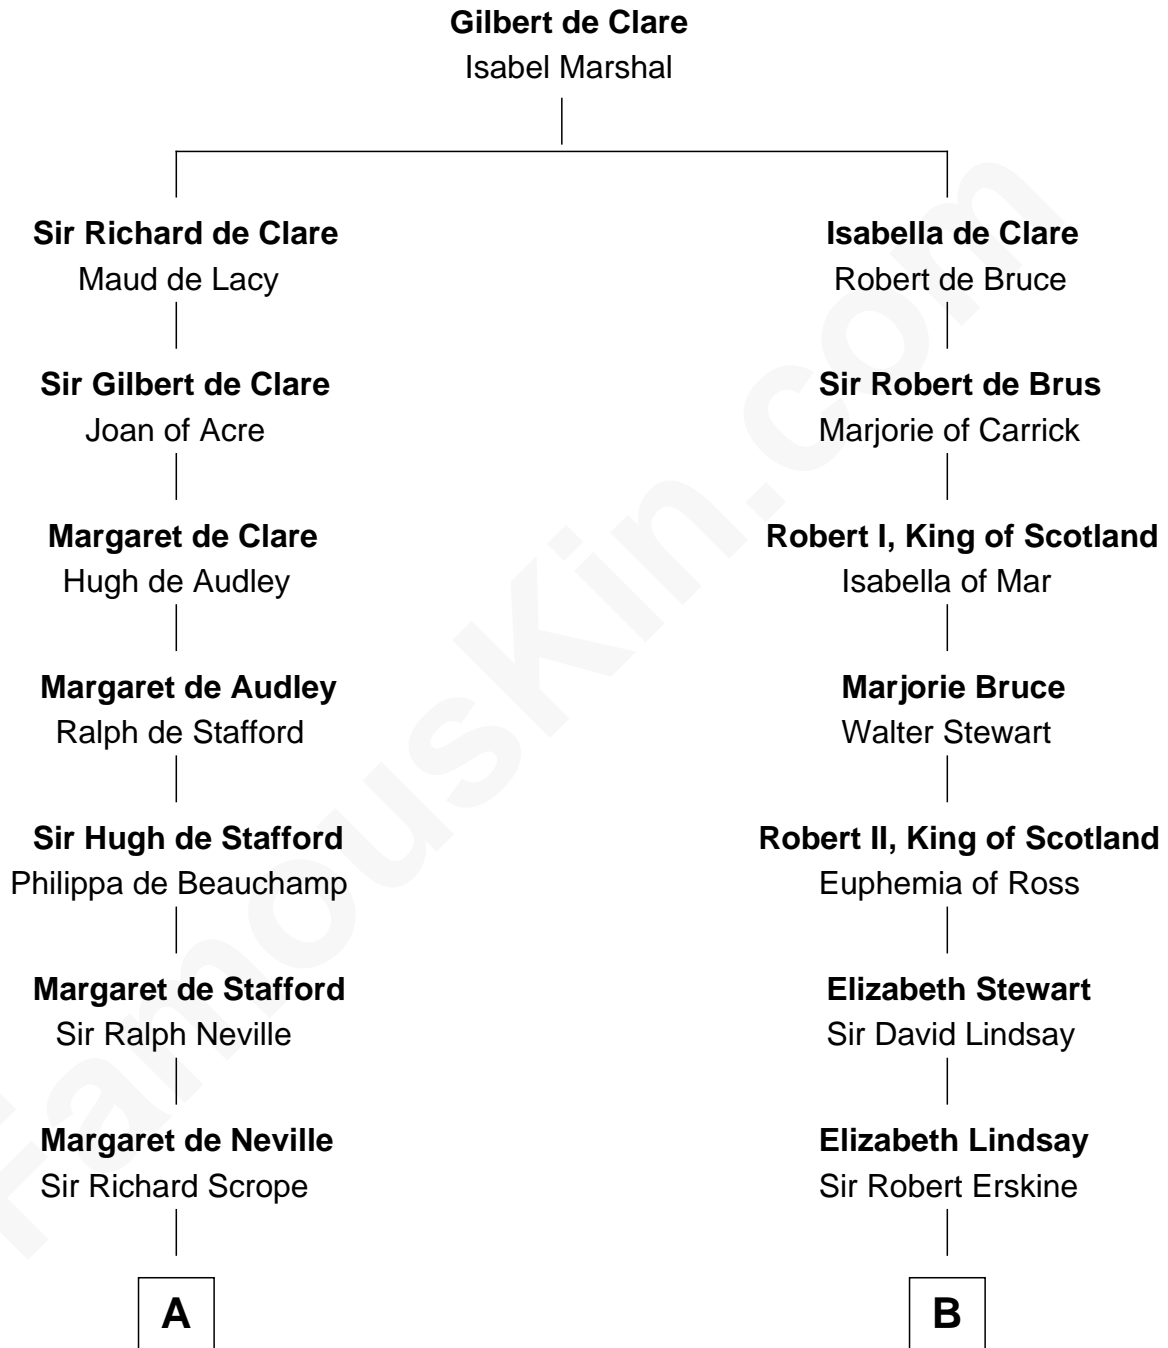

FamousKin.com
Relationship Chart of
Admiral Richard Byrd
Polar Explorer

16th cousin 5 times removed of

Philip Livingston
Signer of the Declaration of Independence

C

Benjamin Harrison

Evelyn Taylor Byrd

Anne Harrison

Richard Evelyn Byrd

Col. William Byrd

Jane Meriwether Rivers

Richard Evelyn Byrd

Eleanor Bolling Flood

Admiral Richard Byrd

Polar Explorer

FamousKin.com