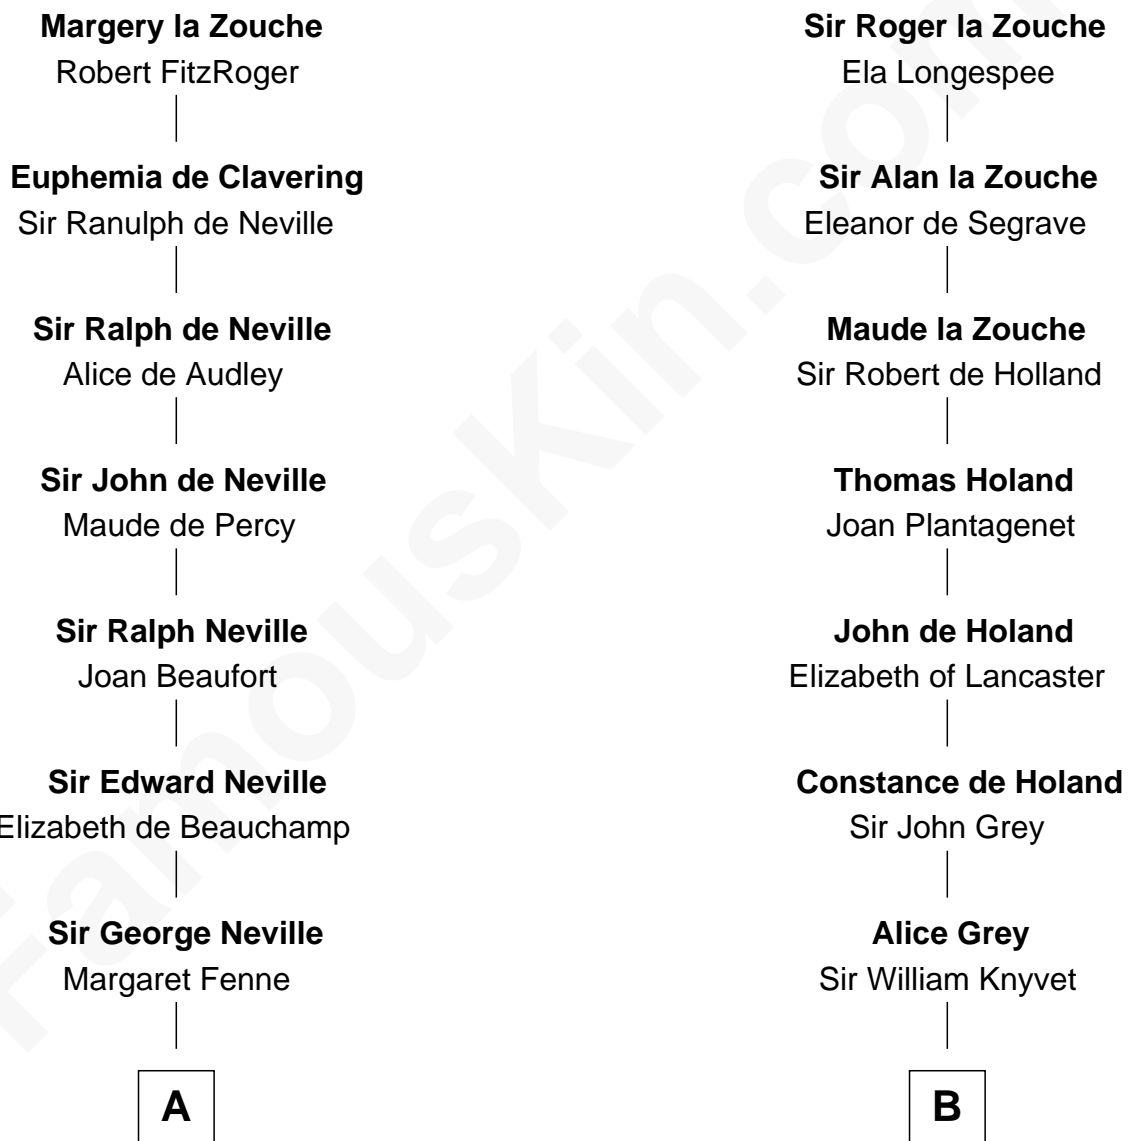

**FamousKin.com**  
**Relationship Chart of**  
**Admiral Richard Byrd**

*Polar Explorer*

20th cousin of

**Leverett Saltonstall**

*55th Governor of Massachusetts*

**Alan la Zouche**

Ellen de Quincy

**C**

**Richard Evelyn Byrd**

Anne Harrison

**Col. William Byrd**  
Jane Meriwether Rivers

**Richard Evelyn Byrd**  
Eleanor Bolling Flood

**Admiral Richard Byrd**  
*Polar Explorer*

**D**

**Leverett Saltonstall**  
Mary Elizabeth Sanders

**Leverett Saltonstall**  
Rose Smith Lee

**Richard Middlecott Saltonstall**  
Eleanor Brooks

**Leverett Saltonstall**  
*55th Governor of Massachusetts*

FamousKin.com