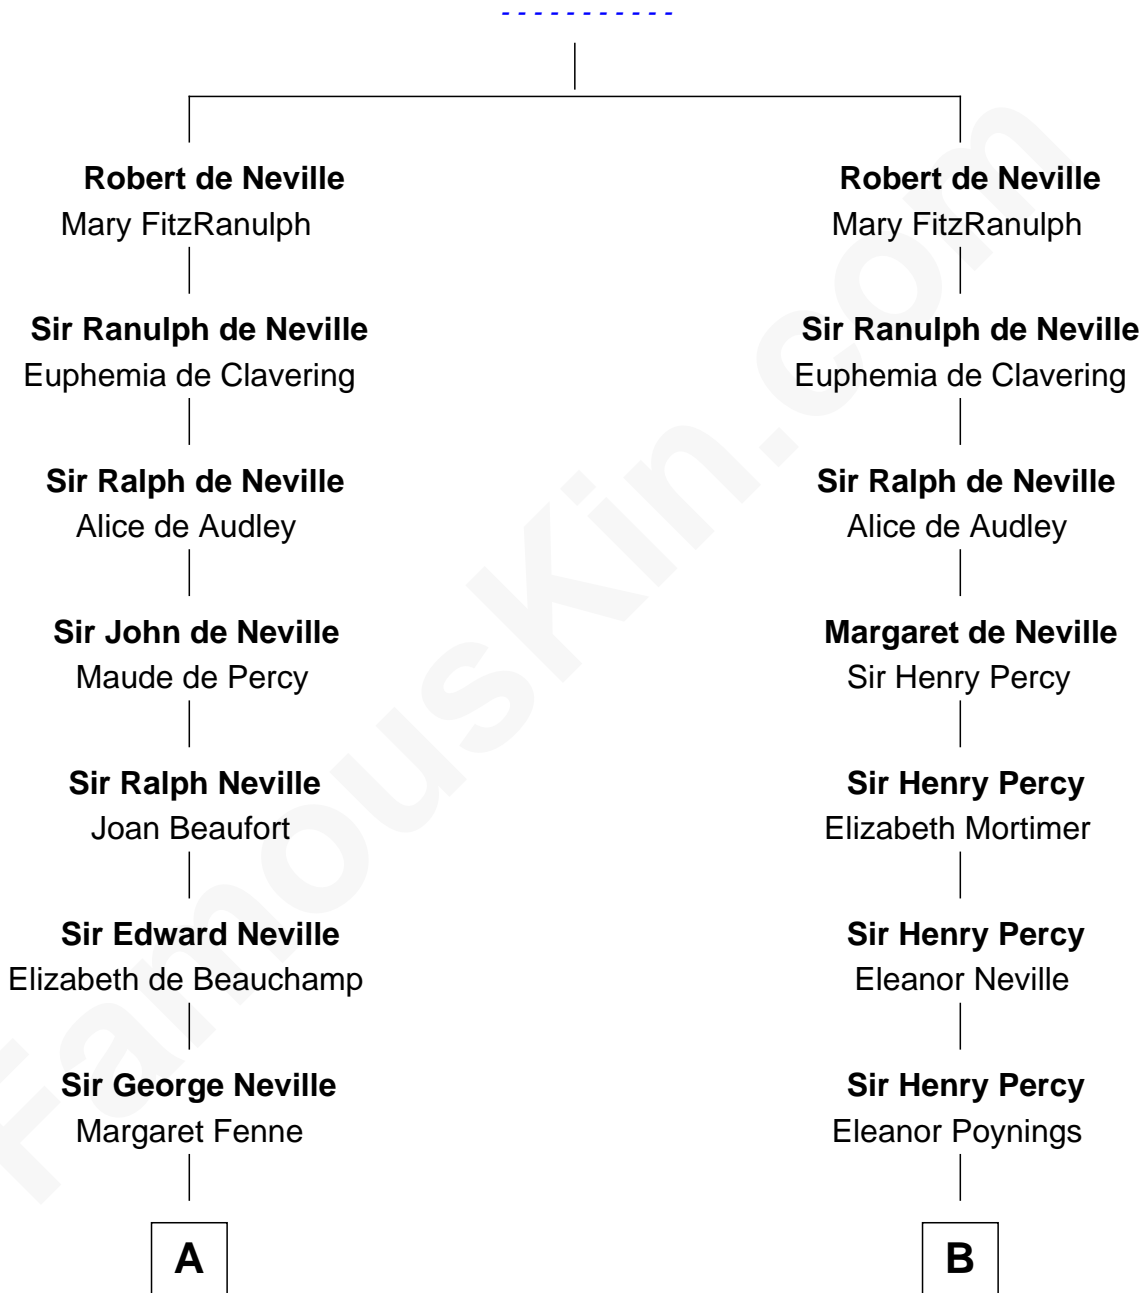

**FamousKin.com**  
**Relationship Chart of**  
**Admiral Richard Byrd**  
*Polar Explorer*

20th cousin 1 time removed of  
**Leverett Saltonstall**  
*55th Governor of Massachusetts*

**Sir Robert de Neville**

**C**

**Richard Evelyn Byrd**

Anne Harrison

**Col. William Byrd**  
Jane Meriwether Rivers

**Richard Evelyn Byrd**  
Eleanor Bolling Flood

**Admiral Richard Byrd**  
*Polar Explorer*

**D**

**Dr. Nathaniel Saltonstall**

Anna White

**Leverett Saltonstall**  
Mary Elizabeth Sanders

**Leverett Saltonstall**  
Rose Smith Lee

**Richard Middlecott Saltonstall**  
Eleanor Brooks

**Leverett Saltonstall**  
*55th Governor of Massachusetts*