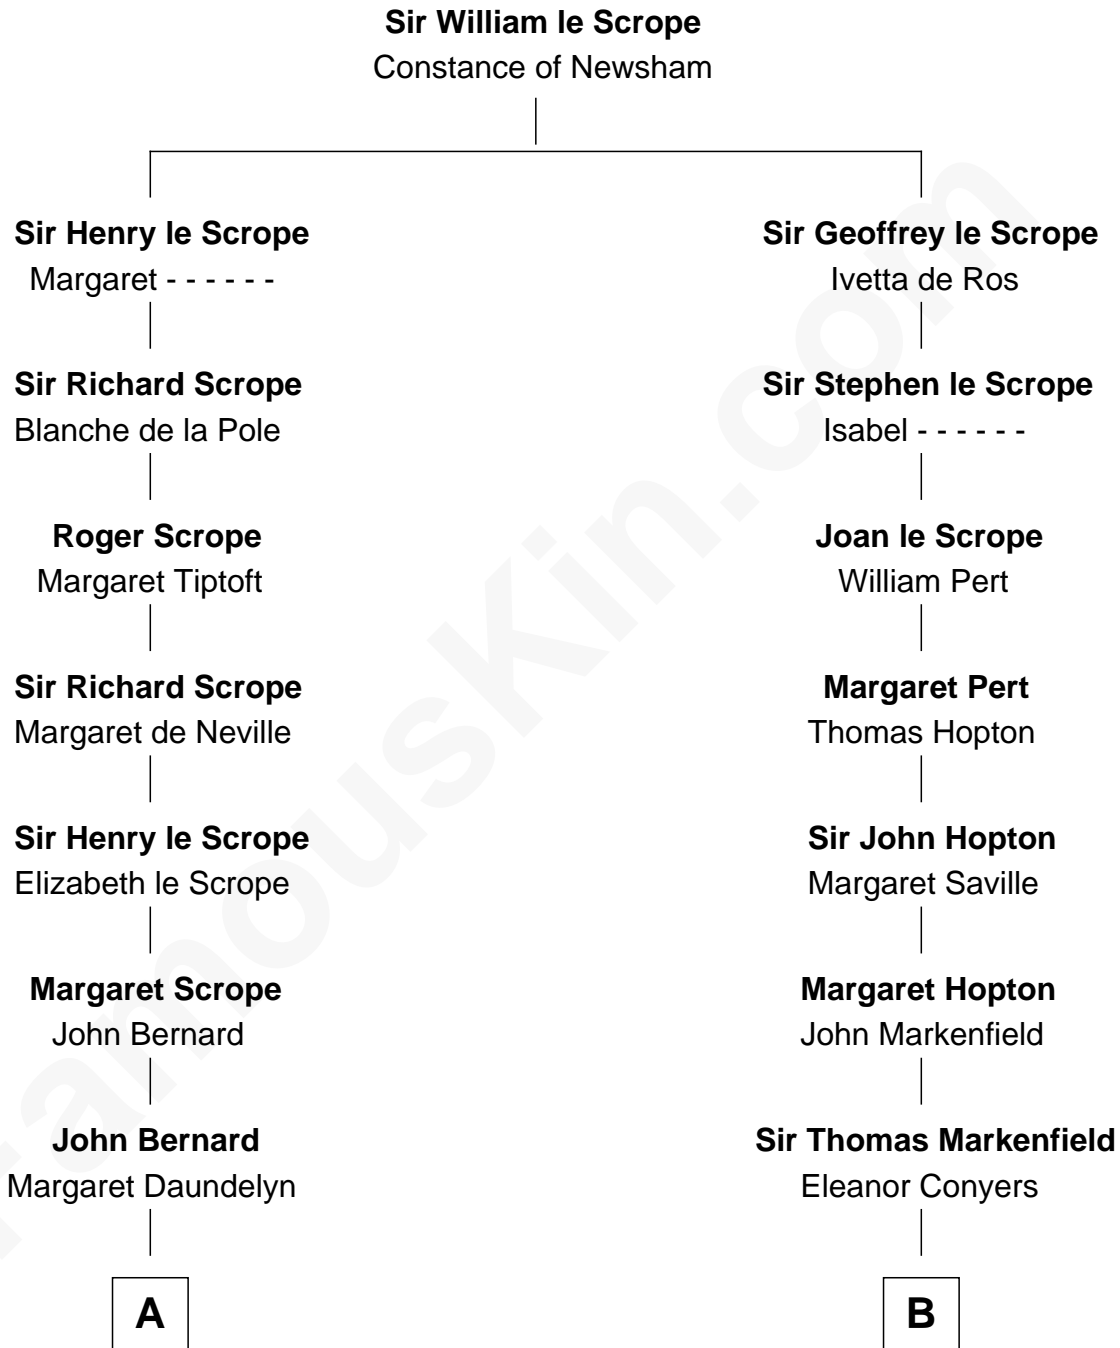

FamousKin.com
Relationship Chart of
Admiral Richard Byrd
Polar Explorer

18th cousin 2 times removed of
Leverett Saltonstall
55th Governor of Massachusetts

C

Richard Evelyn Byrd
Eleanor Bolling Flood

Admiral Richard Byrd
Polar Explorer

D

Leverett Saltonstall
Mary Elizabeth Sanders

Leverett Saltonstall
Rose Smith Lee

Richard Middlecott Saltonstall
Eleanor Brooks

Leverett Saltonstall
55th Governor of Massachusetts

FamousKin.com