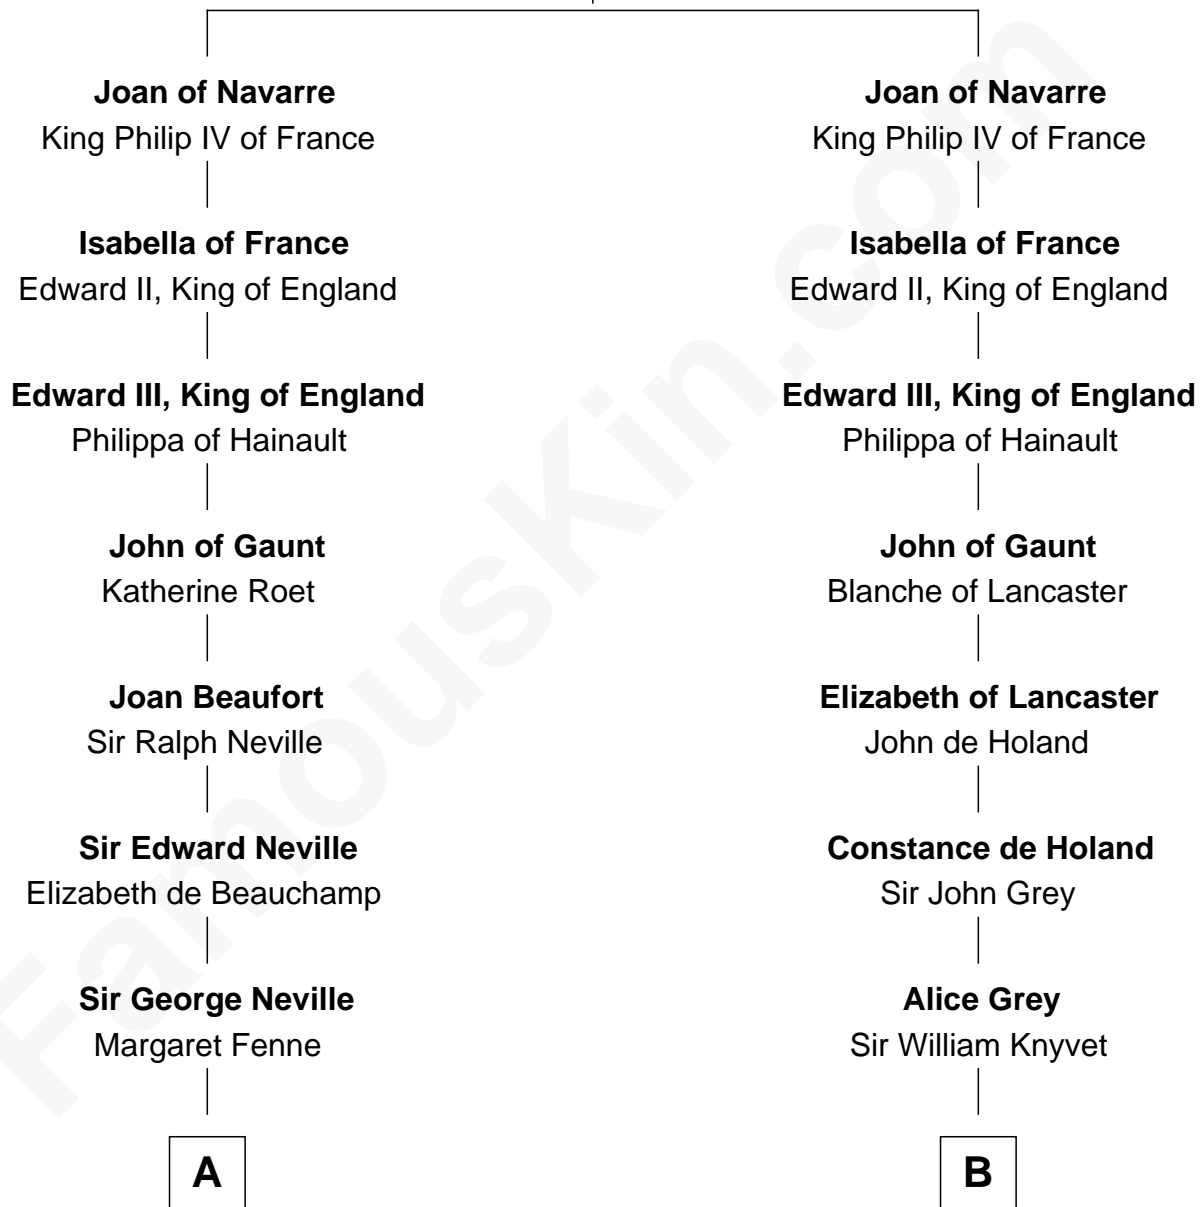

FamousKin.com
Relationship Chart of
Admiral Richard Byrd

Polar Explorer

20th cousin of

Leverett Saltonstall

55th Governor of Massachusetts

King Henry I of Navarre

Blanche of Artois

C

Richard Evelyn Byrd

Anne Harrison

Col. William Byrd
Jane Meriwether Rivers

Richard Evelyn Byrd
Eleanor Bolling Flood

Admiral Richard Byrd
Polar Explorer

D

Leverett Saltonstall
Mary Elizabeth Sanders

Leverett Saltonstall
Rose Smith Lee

Richard Middlecott Saltonstall
Eleanor Brooks

Leverett Saltonstall
55th Governor of Massachusetts