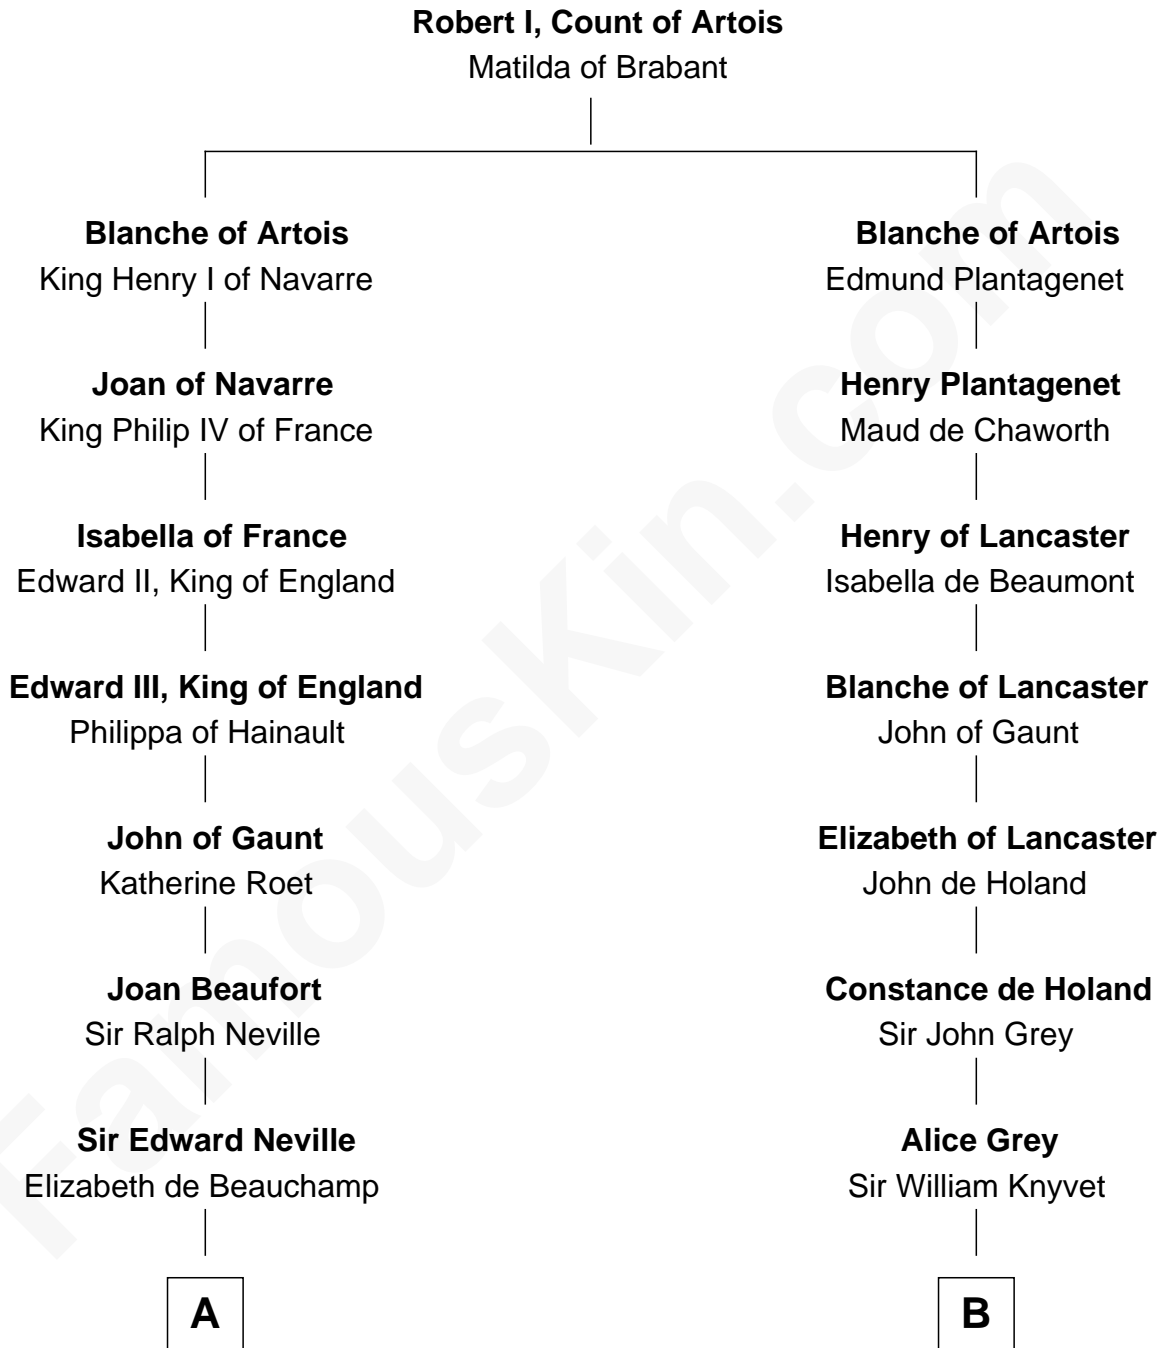

FamousKin.com
Relationship Chart of
Admiral Richard Byrd
Polar Explorer

20th cousin 1 time removed of
Leverett Saltonstall
55th Governor of Massachusetts

C

Thomas Taylor Byrd

Mary Armistead

Richard Evelyn Byrd

Anne Harrison

Col. William Byrd

Jane Meriwether Rivers

Richard Evelyn Byrd

Eleanor Bolling Flood

Admiral Richard Byrd

Polar Explorer

D

Leverett Saltonstall

Mary Elizabeth Sanders

Leverett Saltonstall

Rose Smith Lee

Richard Middlecott Saltonstall

Eleanor Brooks

Leverett Saltonstall

55th Governor of Massachusetts