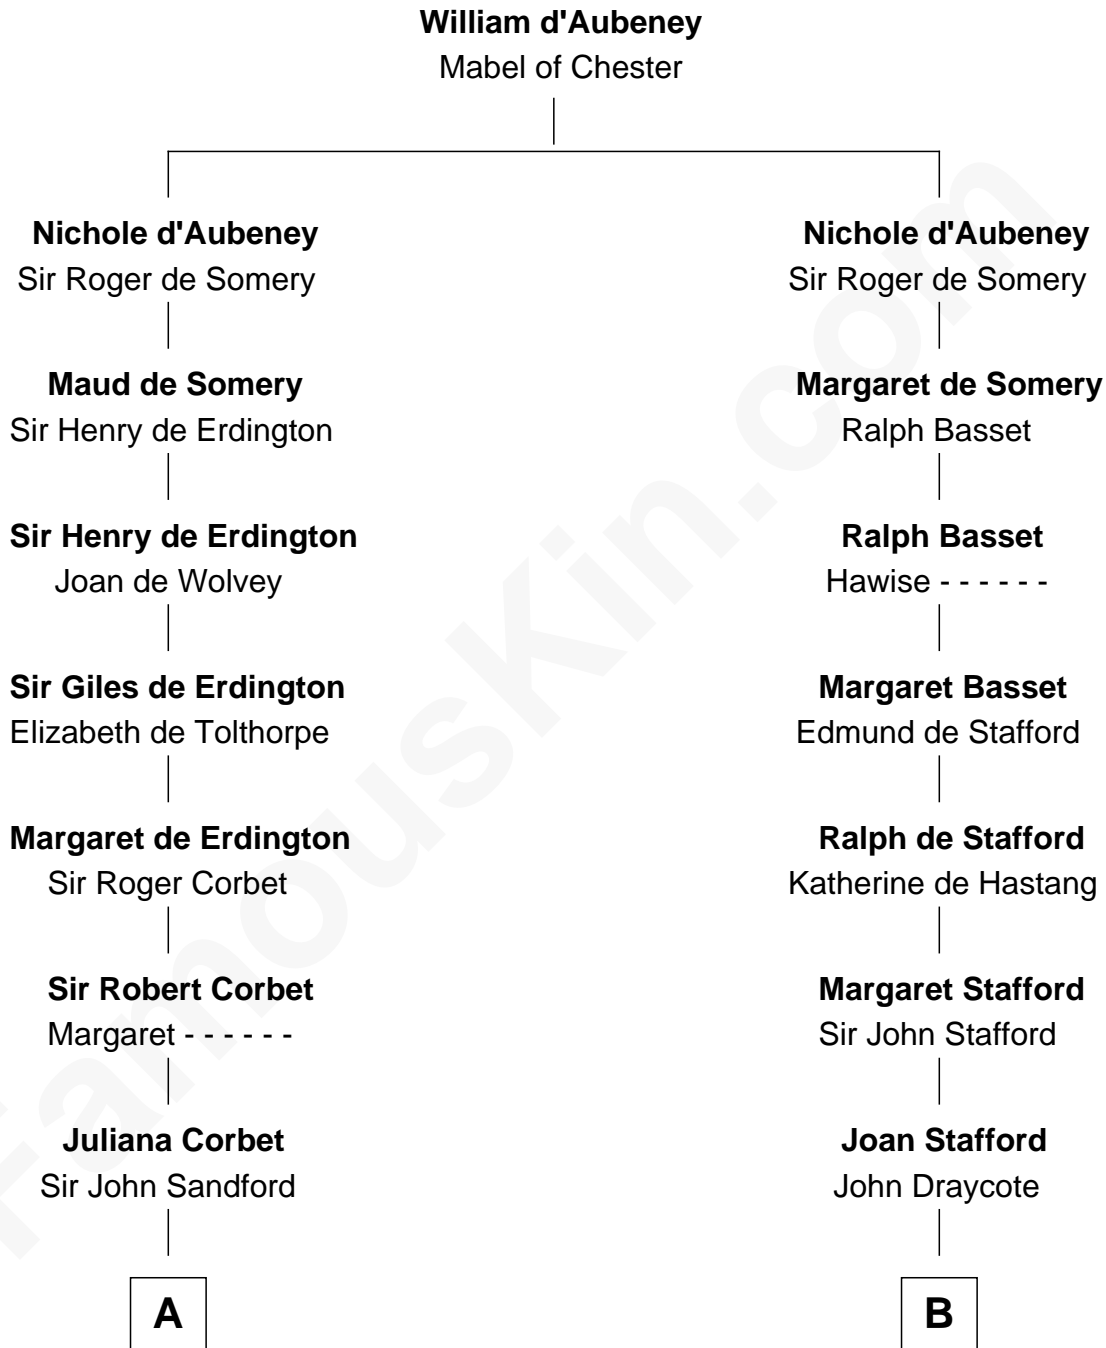

**FamousKin.com**  
**Relationship Chart of**  
**Admiral Richard Byrd**  
*Polar Explorer*

19th cousin 2 times removed of  
**Daniel Carroll**  
*Signer of the U.S. Constitution*

**C**

**Evelyn Taylor Byrd**

Benjamin Harrison

**Anne Harrison**

Richard Evelyn Byrd

**Col. William Byrd**

Jane Meriwether Rivers

**Richard Evelyn Byrd**

Eleanor Bolling Flood

**Admiral Richard Byrd**

*Polar Explorer*

**D**

**Anne Digges**

Henry Darnall

**Eleanor Darnall**

Daniel Carroll

**Daniel Carroll**

*Signer of the U.S. Constitution*