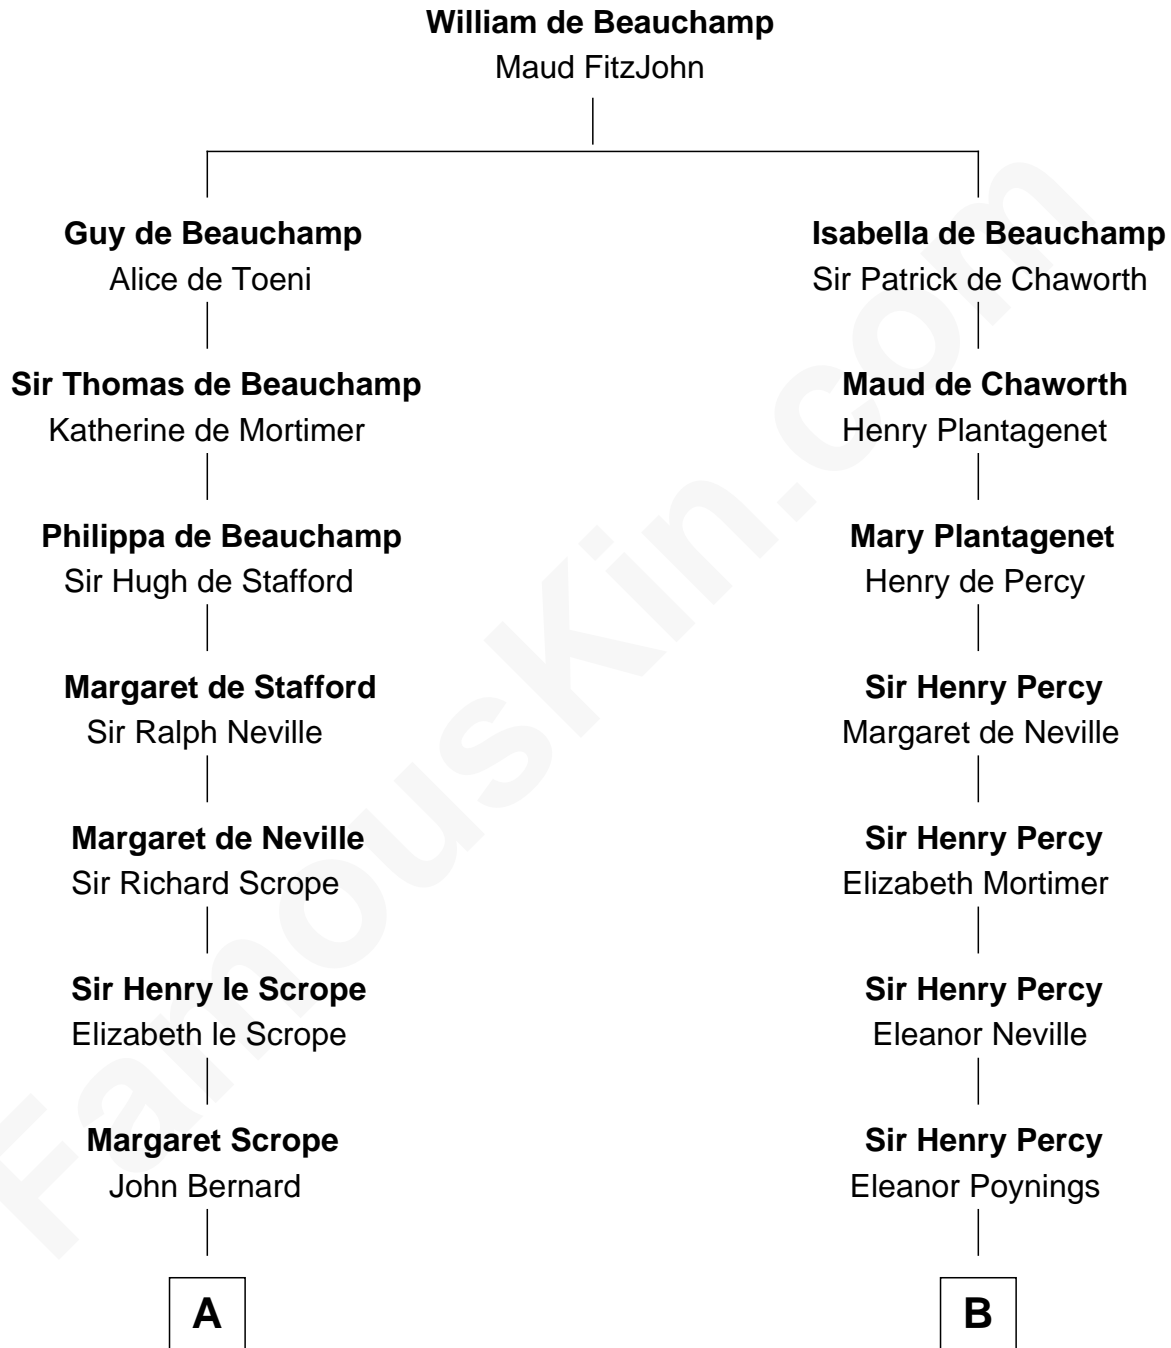

**FamousKin.com**  
**Relationship Chart of**  
**Admiral Richard Byrd**  
*Polar Explorer*

17th cousin 2 times removed of  
**Daniel Carroll**  
*Signer of the U.S. Constitution*

**C**

—  
**Col. William Byrd**  
Jane Meriwether Rivers

—  
**Richard Evelyn Byrd**  
Eleanor Bolling Flood

—  
**Admiral Richard Byrd**  
*Polar Explorer*

FamousKin.com