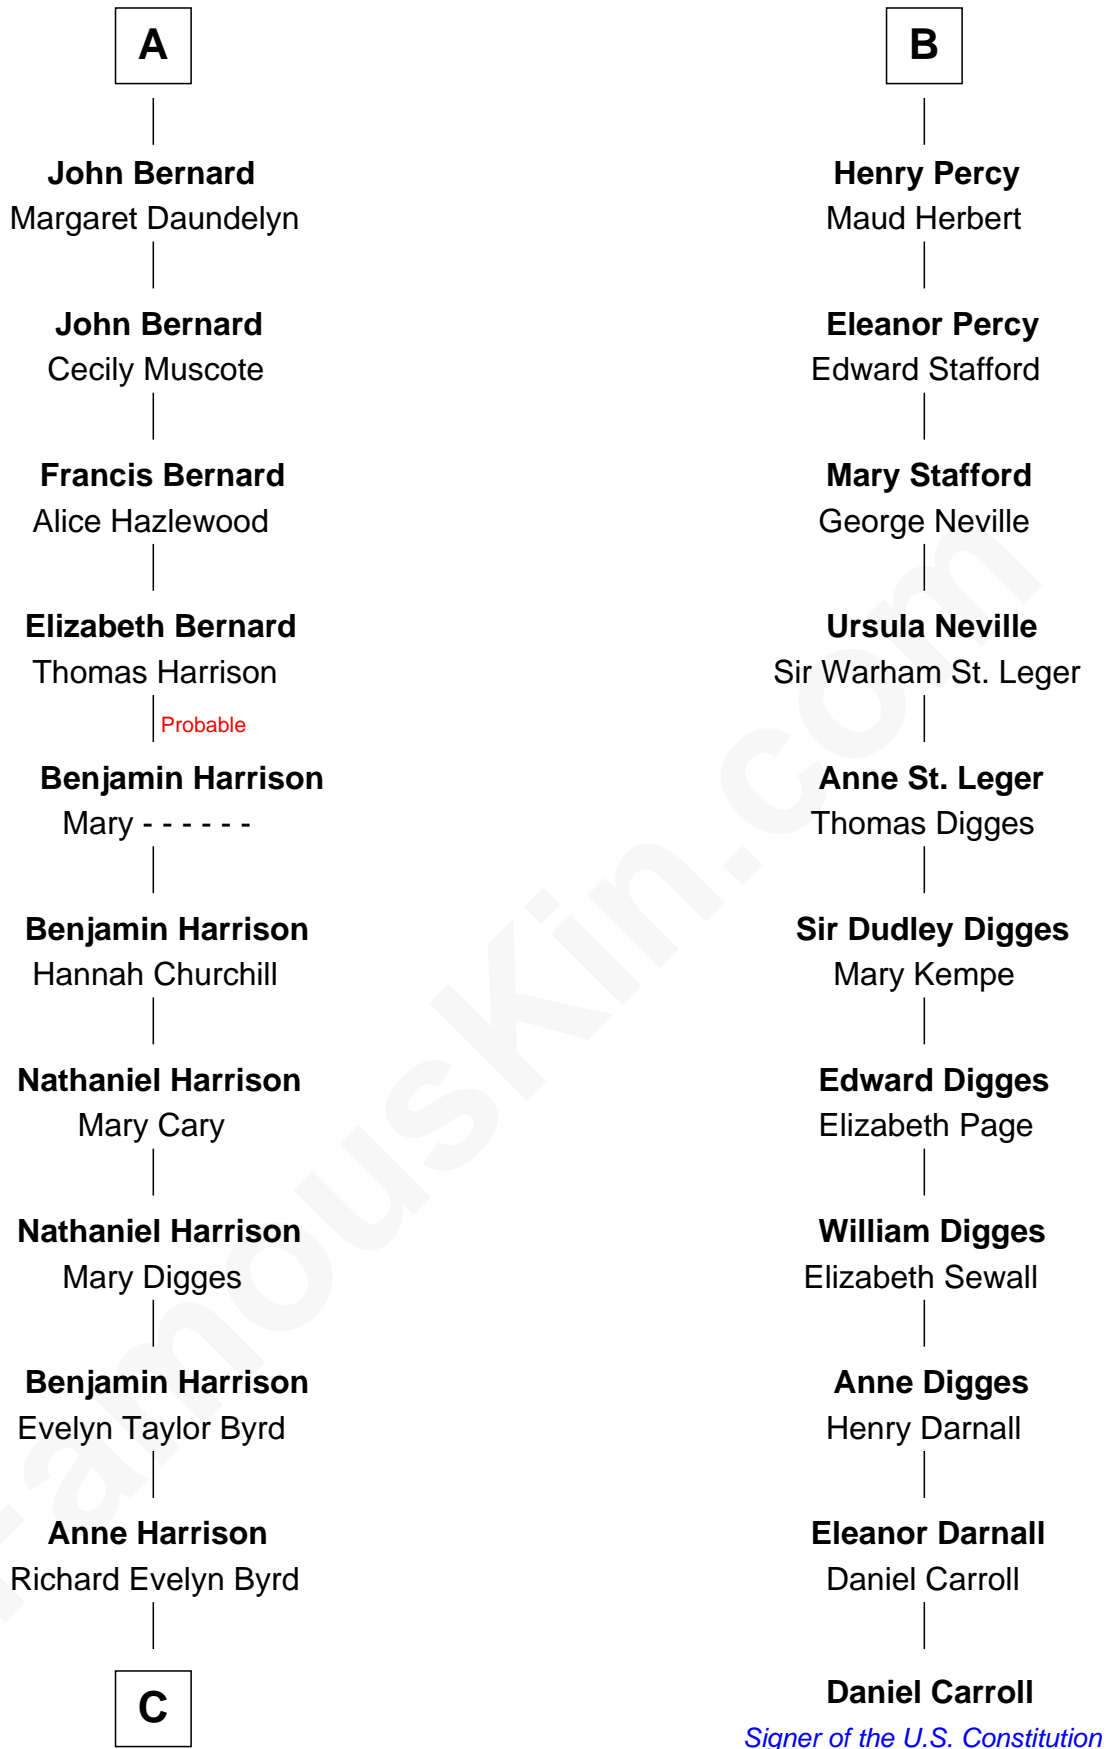

FamousKin.com
Relationship Chart of
Admiral Richard Byrd
Polar Explorer

17th cousin 2 times removed of
Daniel Carroll
Signer of the U.S. Constitution

C

—
Col. William Byrd
Jane Meriwether Rivers

—
Richard Evelyn Byrd
Eleanor Bolling Flood

—
Admiral Richard Byrd
Polar Explorer

FamousKin.com