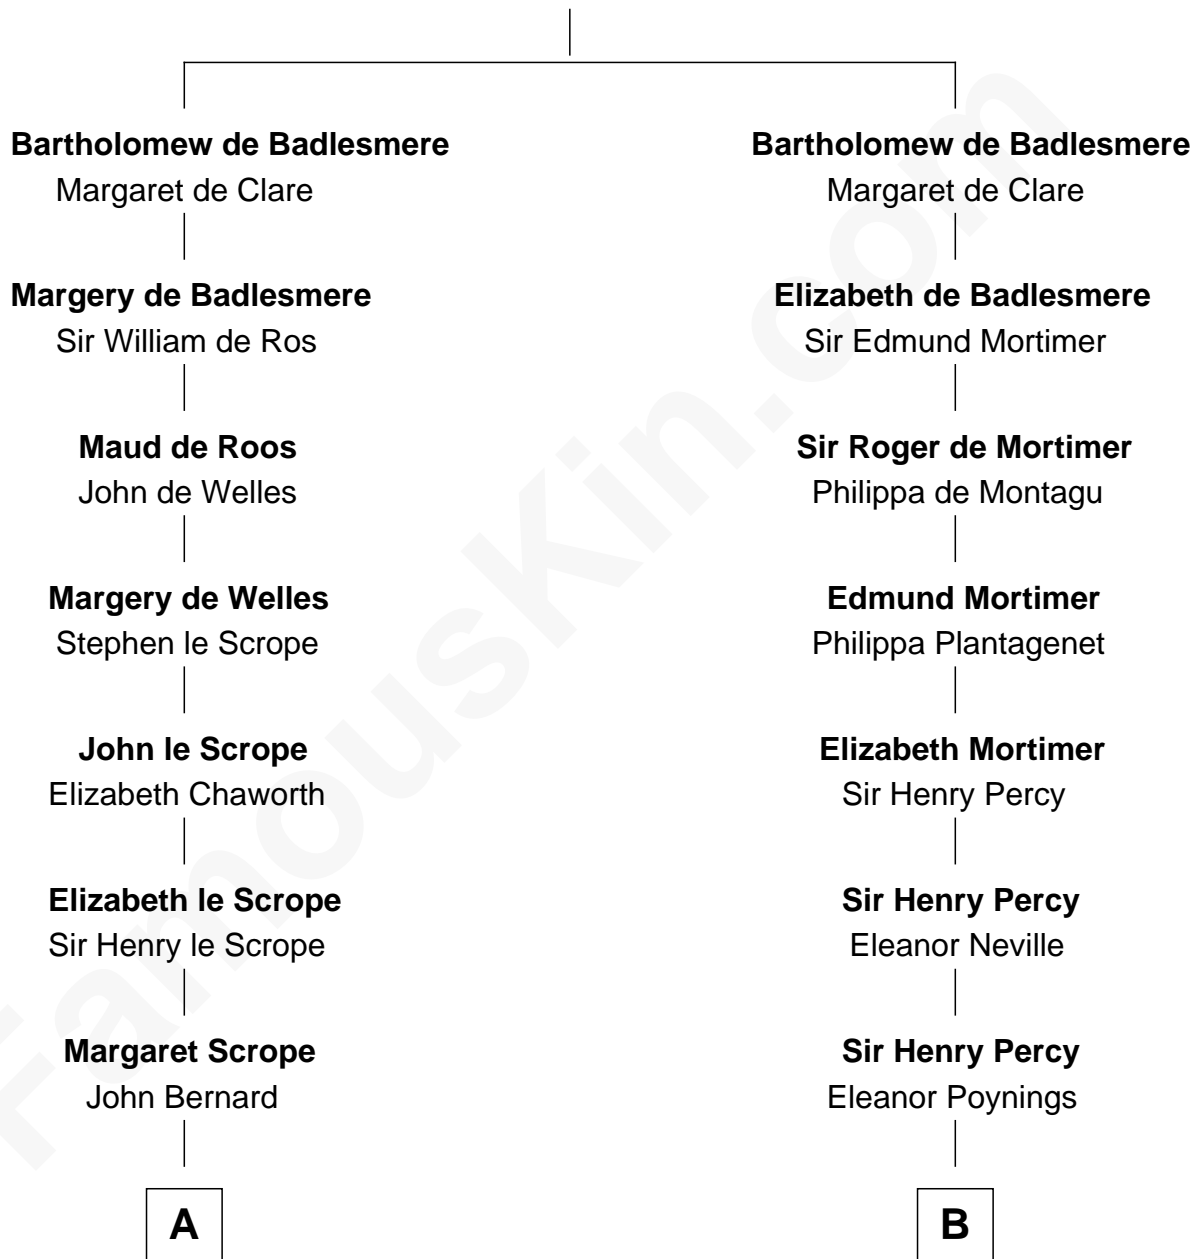

**FamousKin.com**  
**Relationship Chart of**  
**Admiral Richard Byrd**  
*Polar Explorer*

17th cousin 2 times removed of  
**Daniel Carroll**  
*Signer of the U.S. Constitution*

**Gunselm de Badlesmere**

**C**

—  
**Col. William Byrd**  
Jane Meriwether Rivers

—  
**Richard Evelyn Byrd**  
Eleanor Bolling Flood

—  
**Admiral Richard Byrd**  
*Polar Explorer*

FamousKin.com