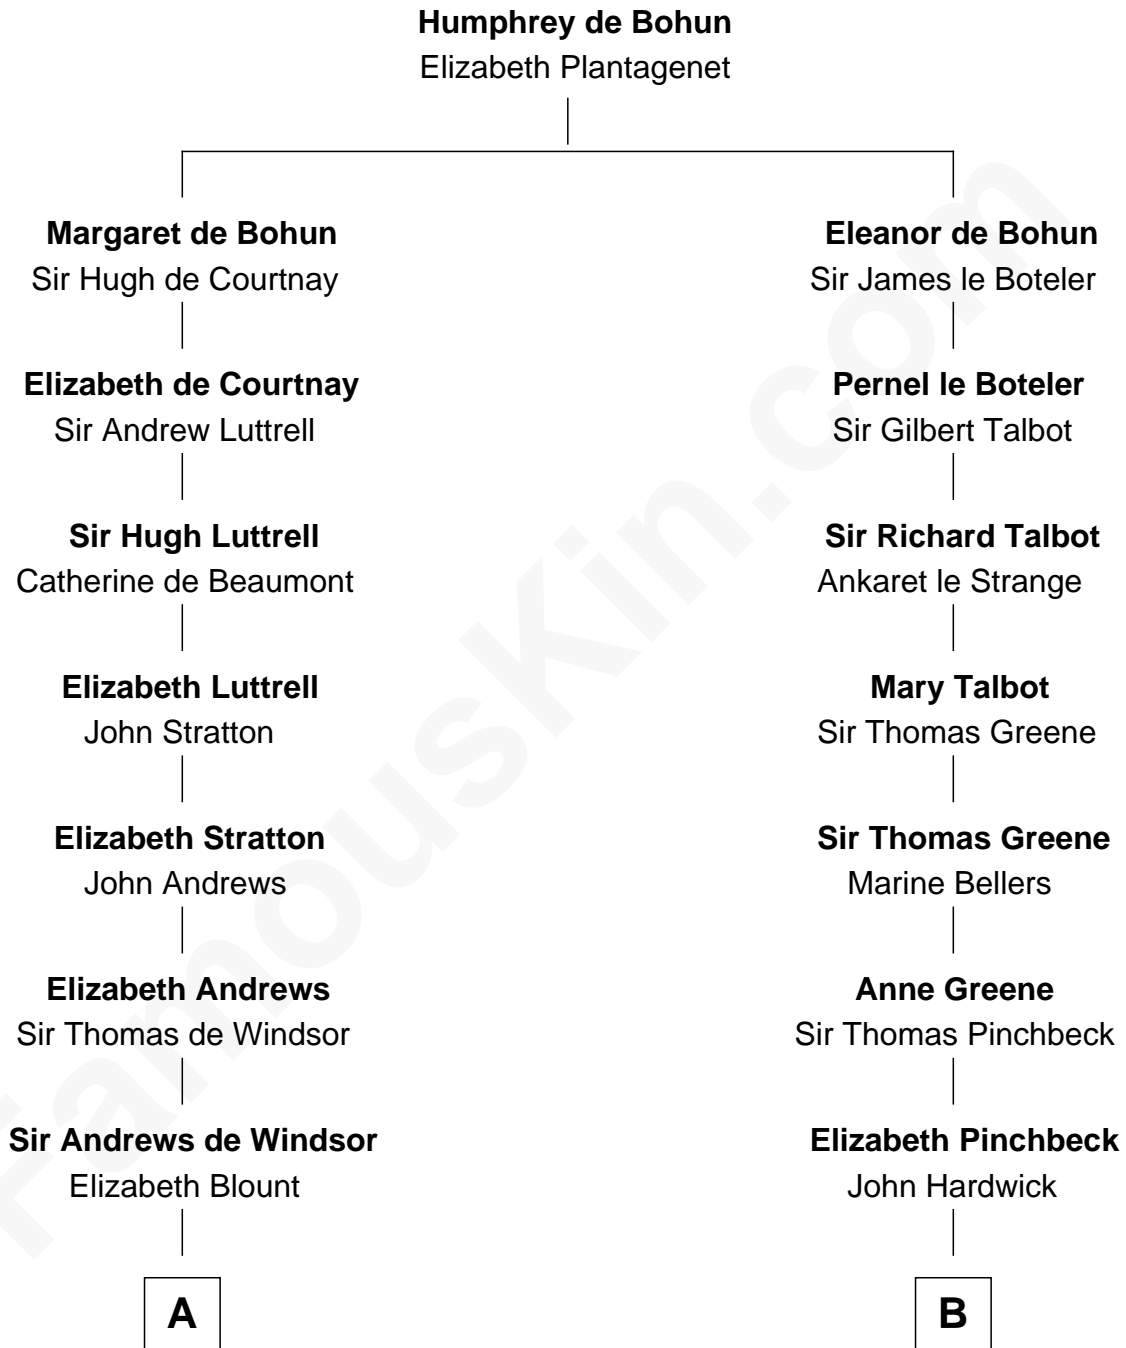

FamousKin.com
Relationship Chart of
Admiral Richard Byrd
Polar Explorer

15th cousin 3 times removed of
Daniel Carroll
Signer of the U.S. Constitution

C

Richard Evelyn Byrd
Eleanor Bolling Flood

Admiral Richard Byrd
Polar Explorer

FamousKin.com