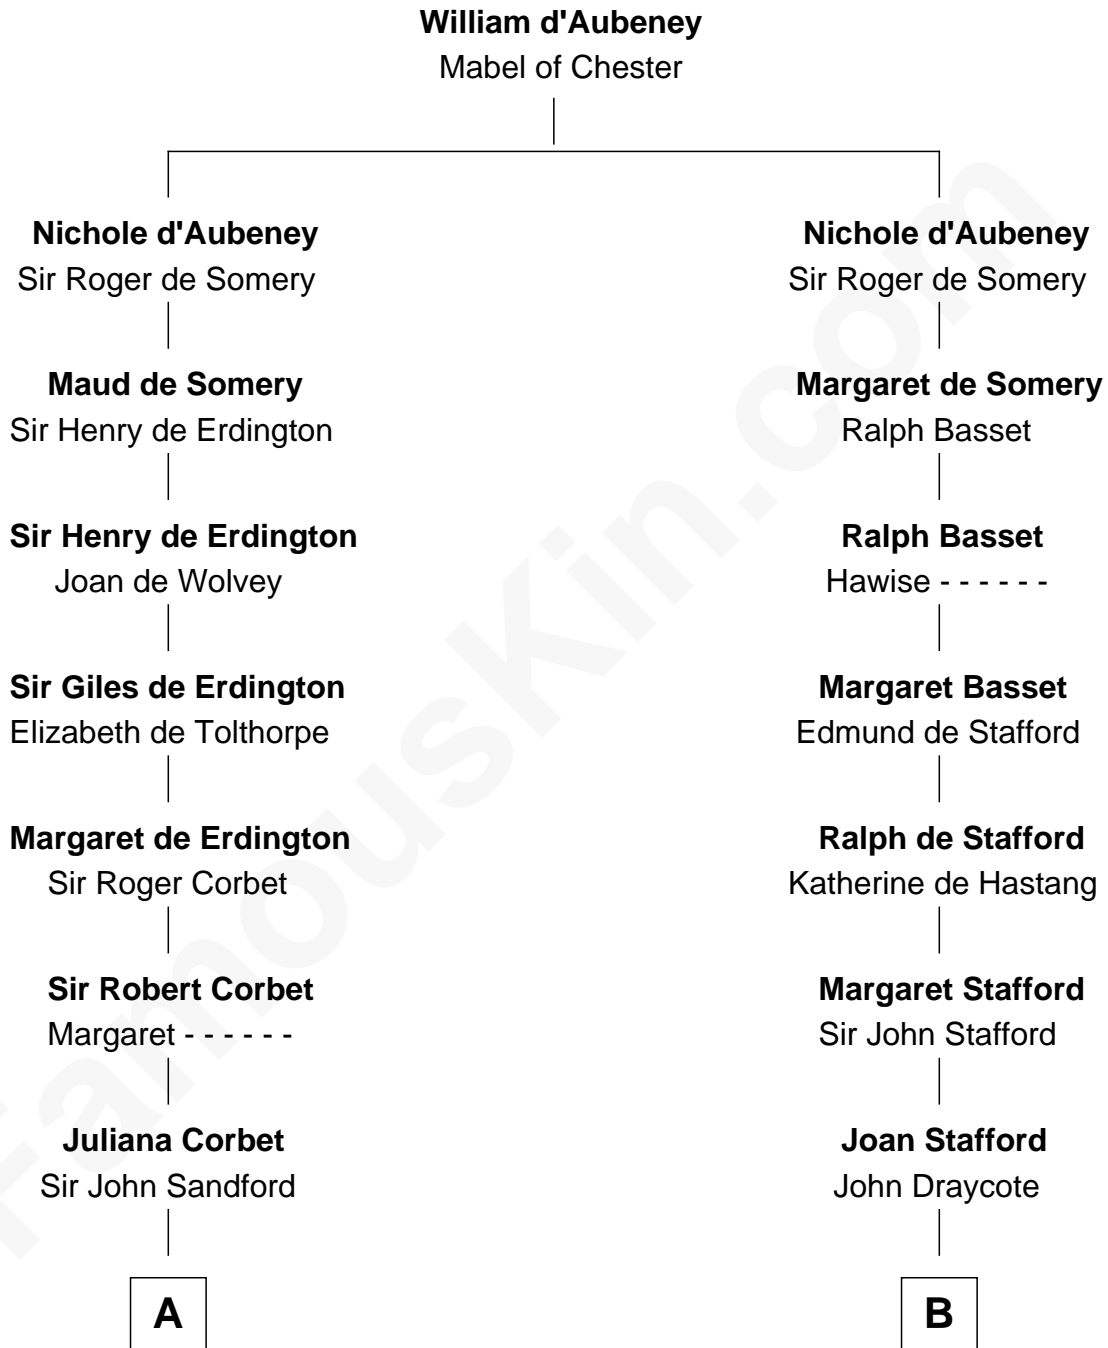

FamousKin.com
Relationship Chart of
Admiral Richard Byrd
Polar Explorer

19th cousin 2 times removed of
John Carroll
Founder of Georgetown University

C

Evelyn Taylor Byrd

Benjamin Harrison

Anne Harrison

Richard Evelyn Byrd

Col. William Byrd

Jane Meriwether Rivers

Richard Evelyn Byrd

Eleanor Bolling Flood

Admiral Richard Byrd

Polar Explorer

D

Anne Digges