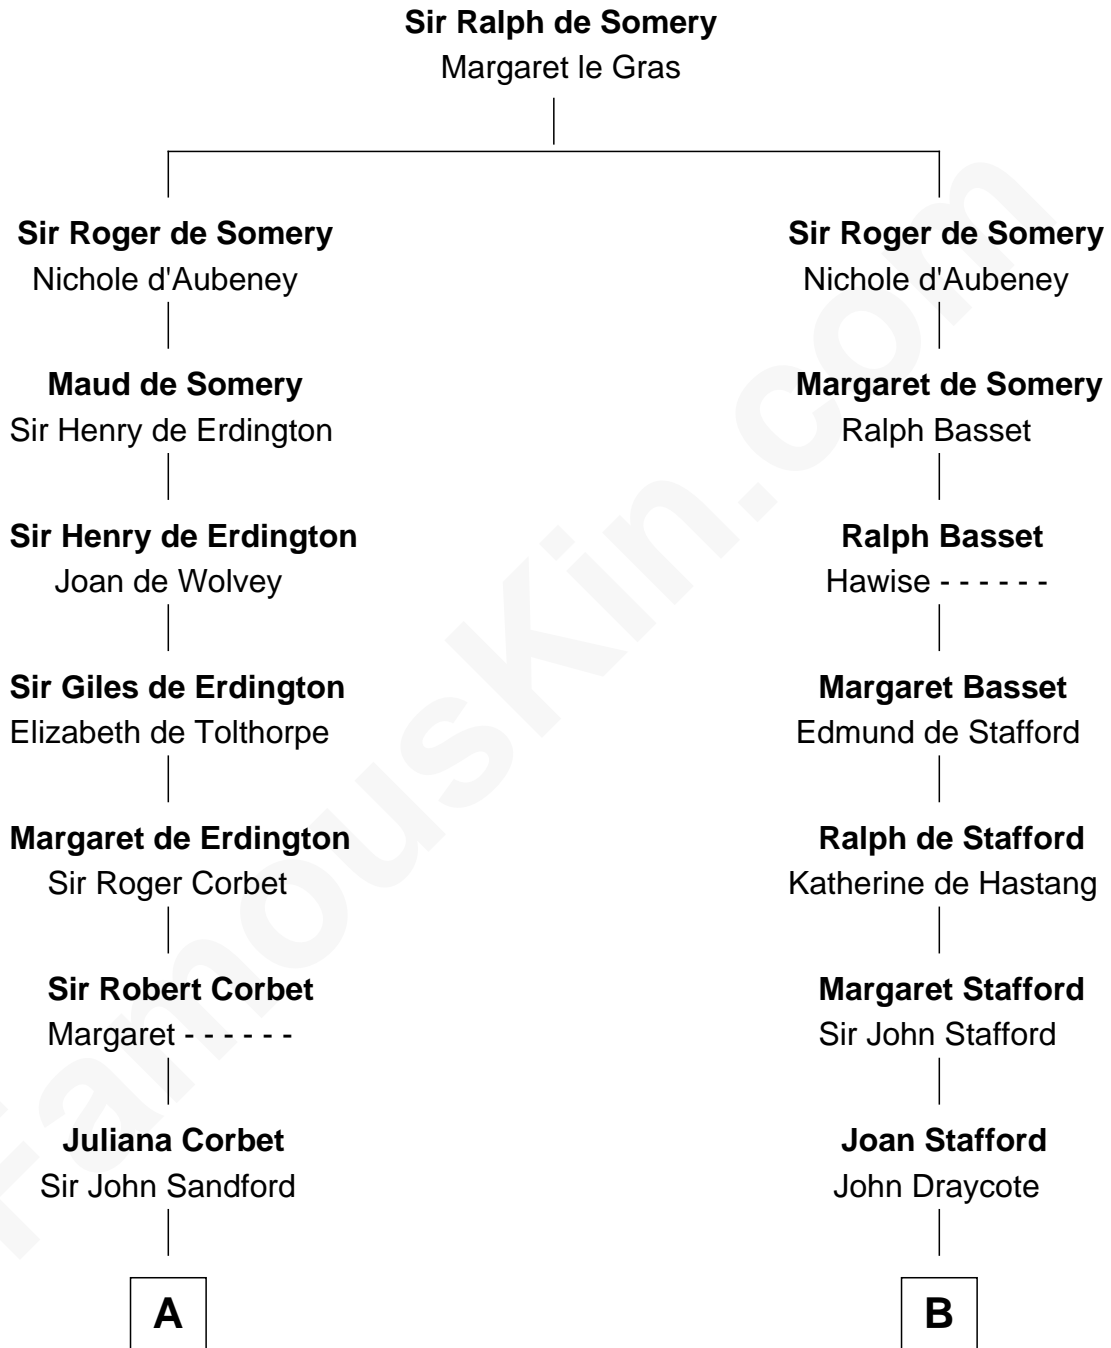

FamousKin.com
Relationship Chart of
Admiral Richard Byrd
Polar Explorer

19th cousin 2 times removed of
John Carroll
Founder of Georgetown University

C

Evelyn Taylor Byrd

Benjamin Harrison

Anne Harrison

Richard Evelyn Byrd

Col. William Byrd

Jane Meriwether Rivers

Richard Evelyn Byrd

Eleanor Bolling Flood

Admiral Richard Byrd

Polar Explorer

D

Anne Digges