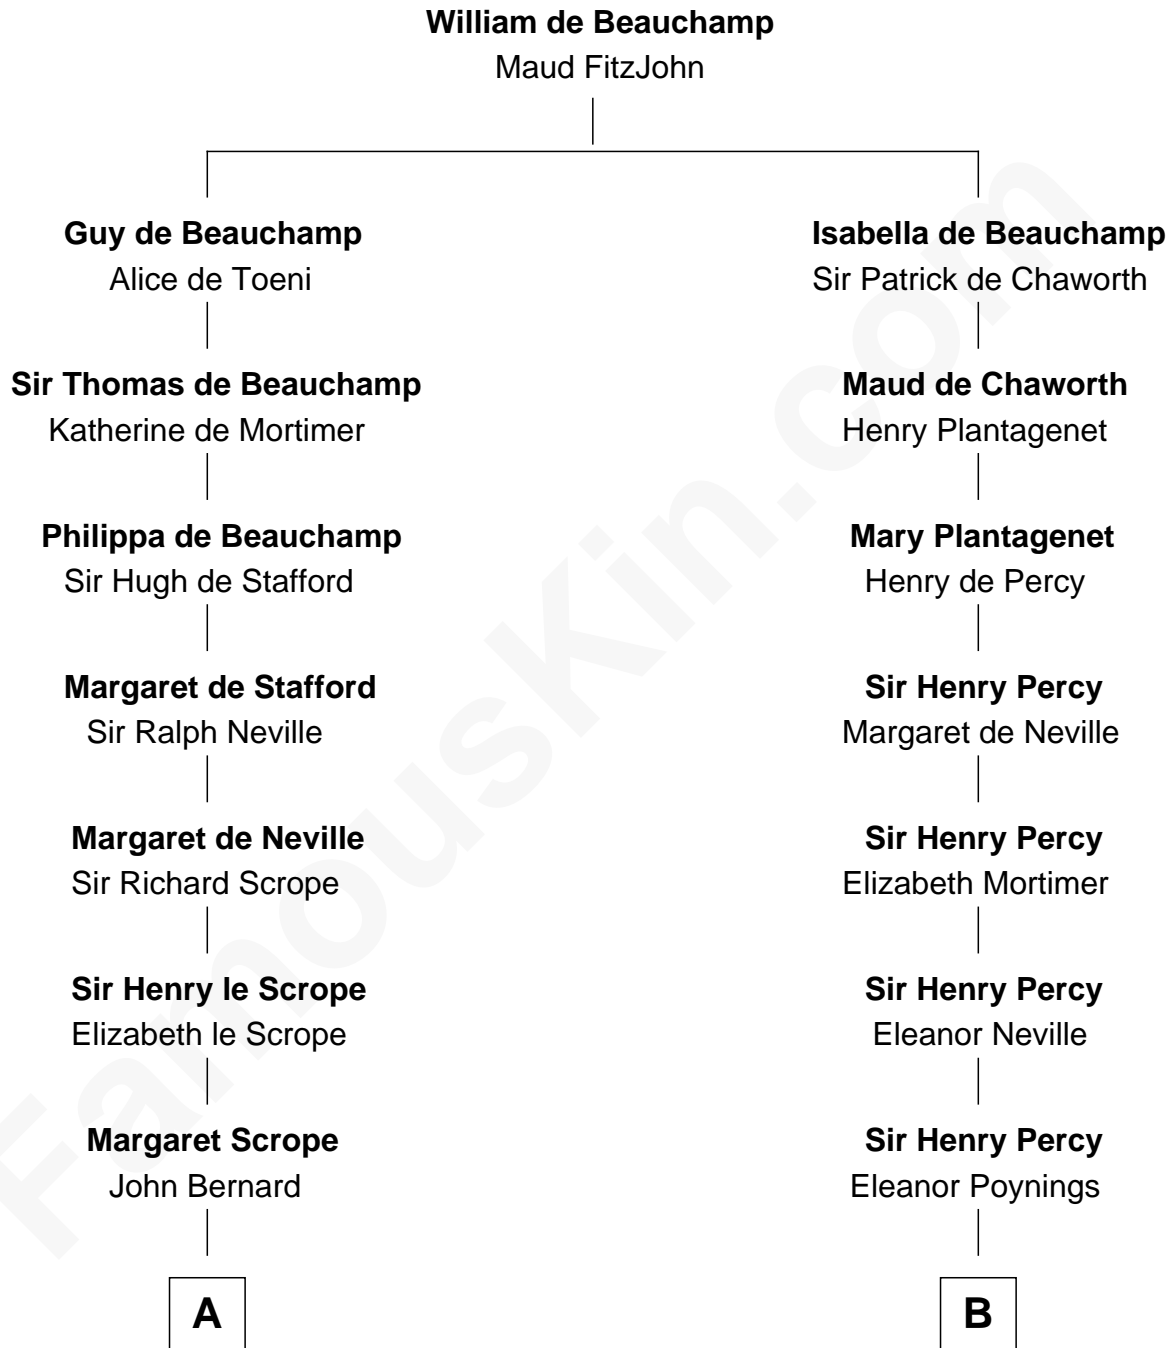

**FamousKin.com**  
**Relationship Chart of**  
**Admiral Richard Byrd**  
*Polar Explorer*

17th cousin 2 times removed of  
**John Carroll**  
*Founder of Georgetown University*

**C**

—  
**Col. William Byrd**  
Jane Meriwether Rivers

—  
**Richard Evelyn Byrd**  
Eleanor Bolling Flood

—  
**Admiral Richard Byrd**  
*Polar Explorer*

FamousKin.com