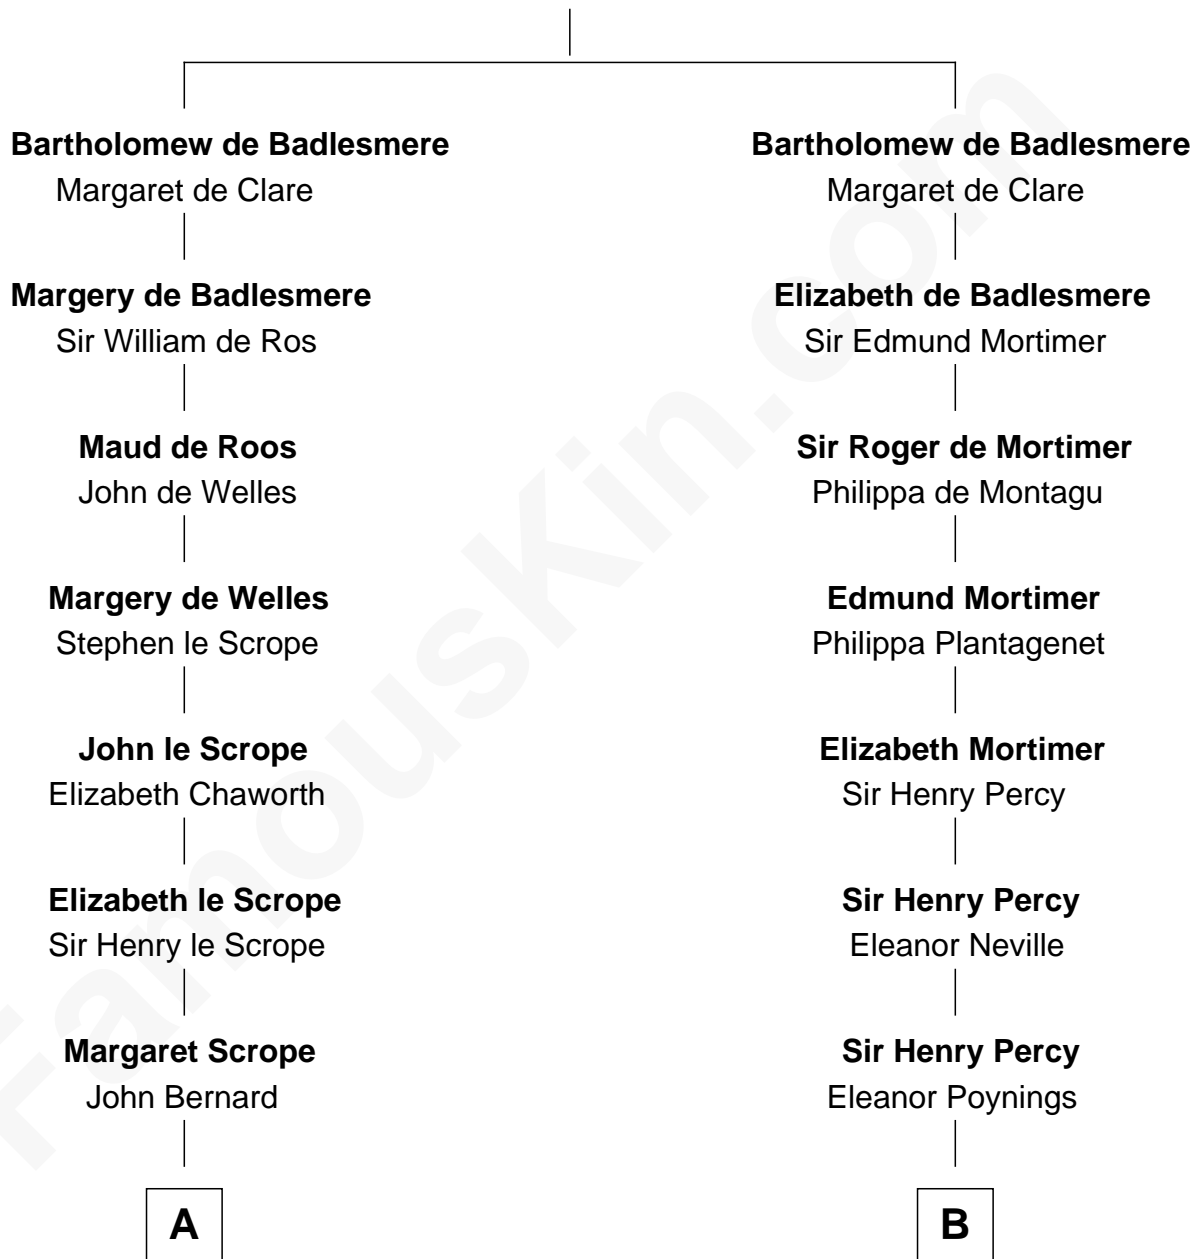

FamousKin.com
Relationship Chart of
Admiral Richard Byrd
Polar Explorer

17th cousin 2 times removed of
John Carroll
Founder of Georgetown University

Gunselm de Badlesmere

C

—
Col. William Byrd
Jane Meriwether Rivers

—
Richard Evelyn Byrd
Eleanor Bolling Flood

—
Admiral Richard Byrd
Polar Explorer

FamousKin.com