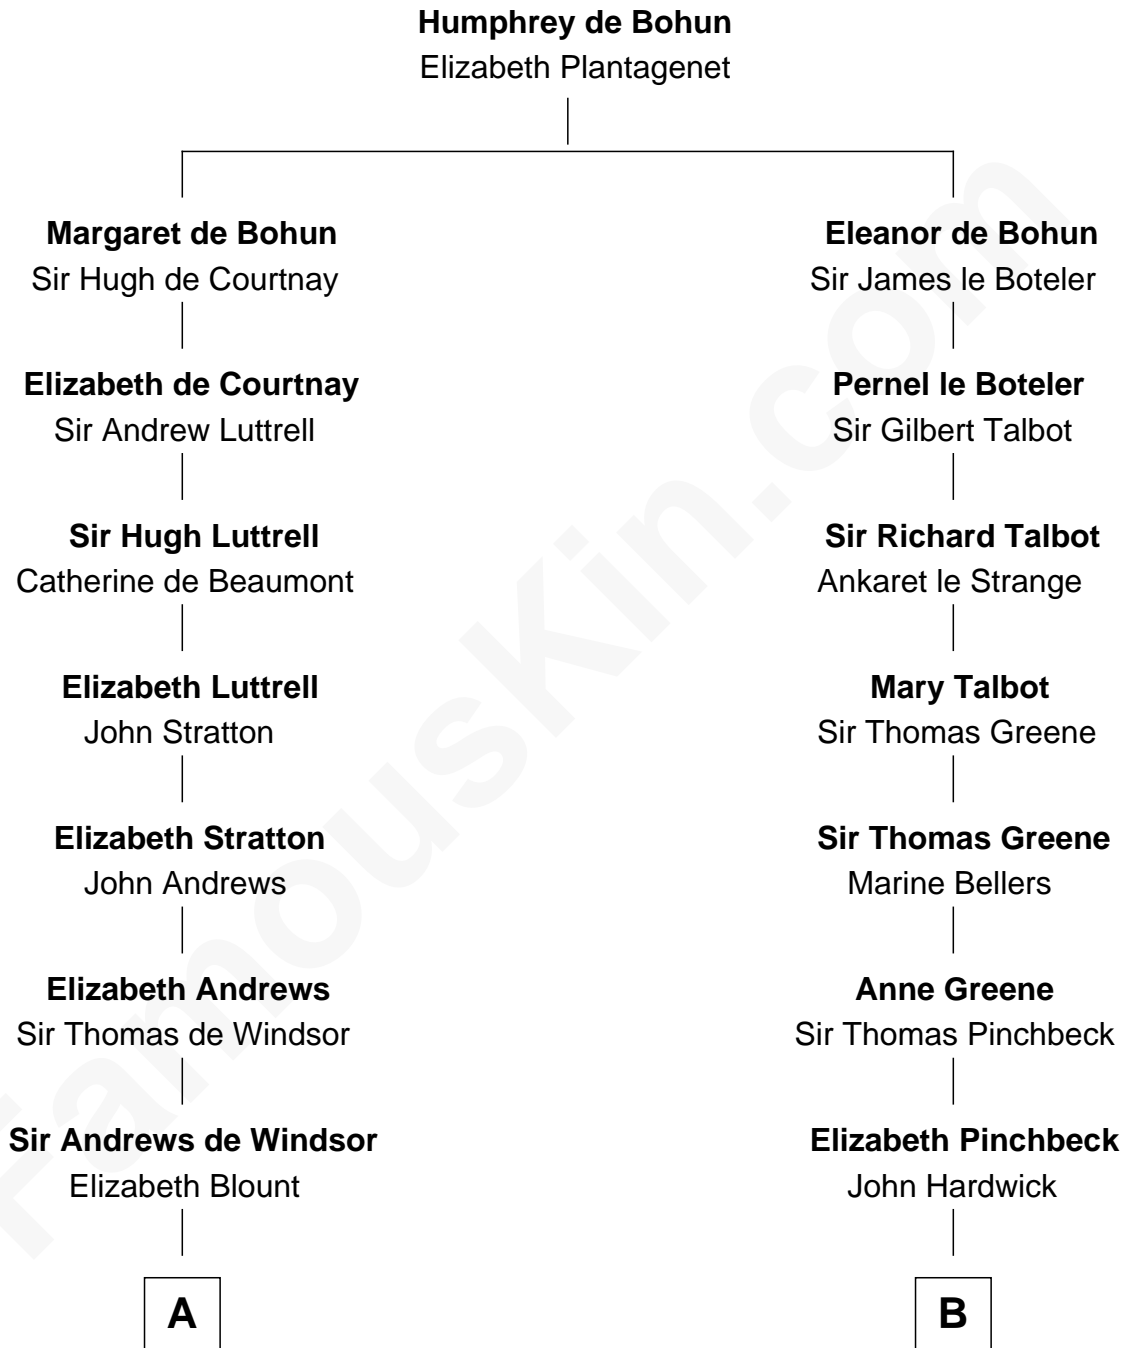

FamousKin.com
Relationship Chart of
Admiral Richard Byrd
Polar Explorer

15th cousin 3 times removed of
John Carroll
Founder of Georgetown University

C

Richard Evelyn Byrd
Eleanor Bolling Flood

Admiral Richard Byrd
Polar Explorer

FamousKin.com