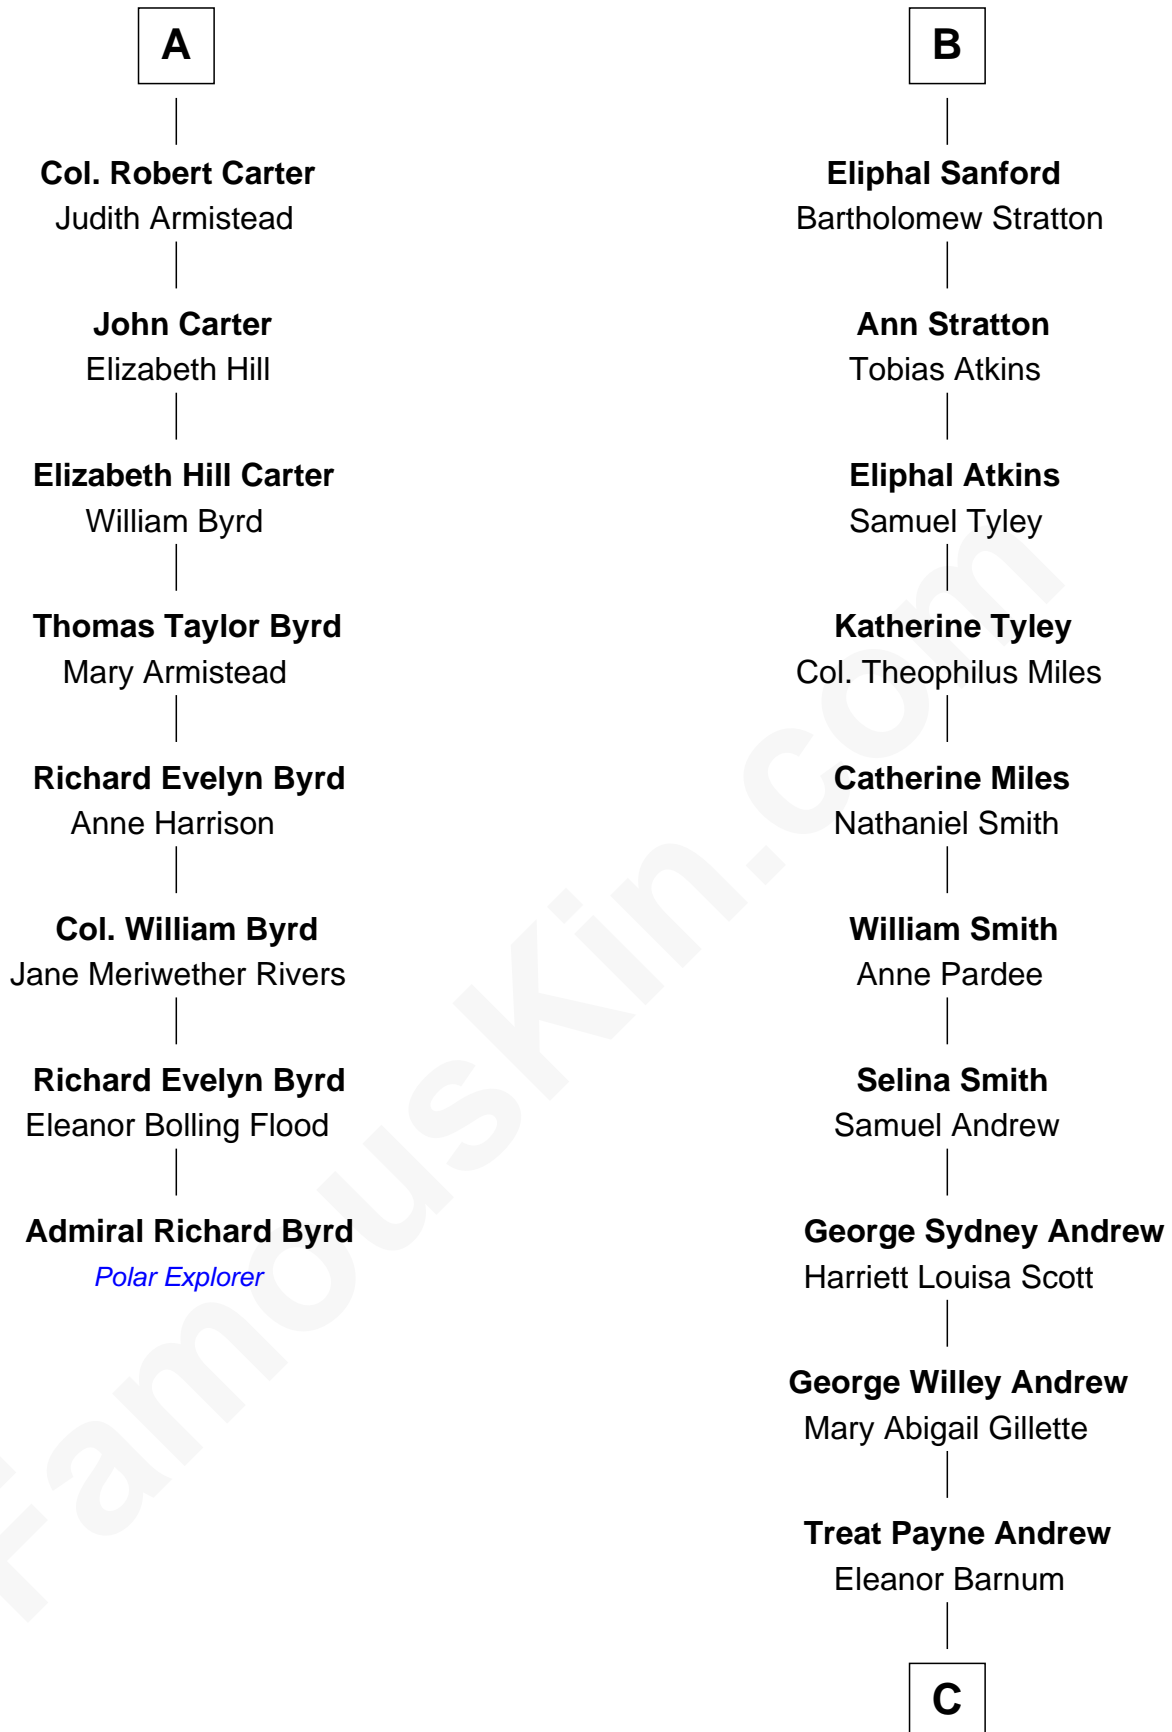

FamousKin.com
Relationship Chart of
Admiral Richard Byrd
Polar Explorer

14th cousin 4 times removed of

Treat Williams
TV & Movie Actor

Sir Thomas Blount
 Margaret de Gresley

C

Marian Andrew
Richard Norman Williams