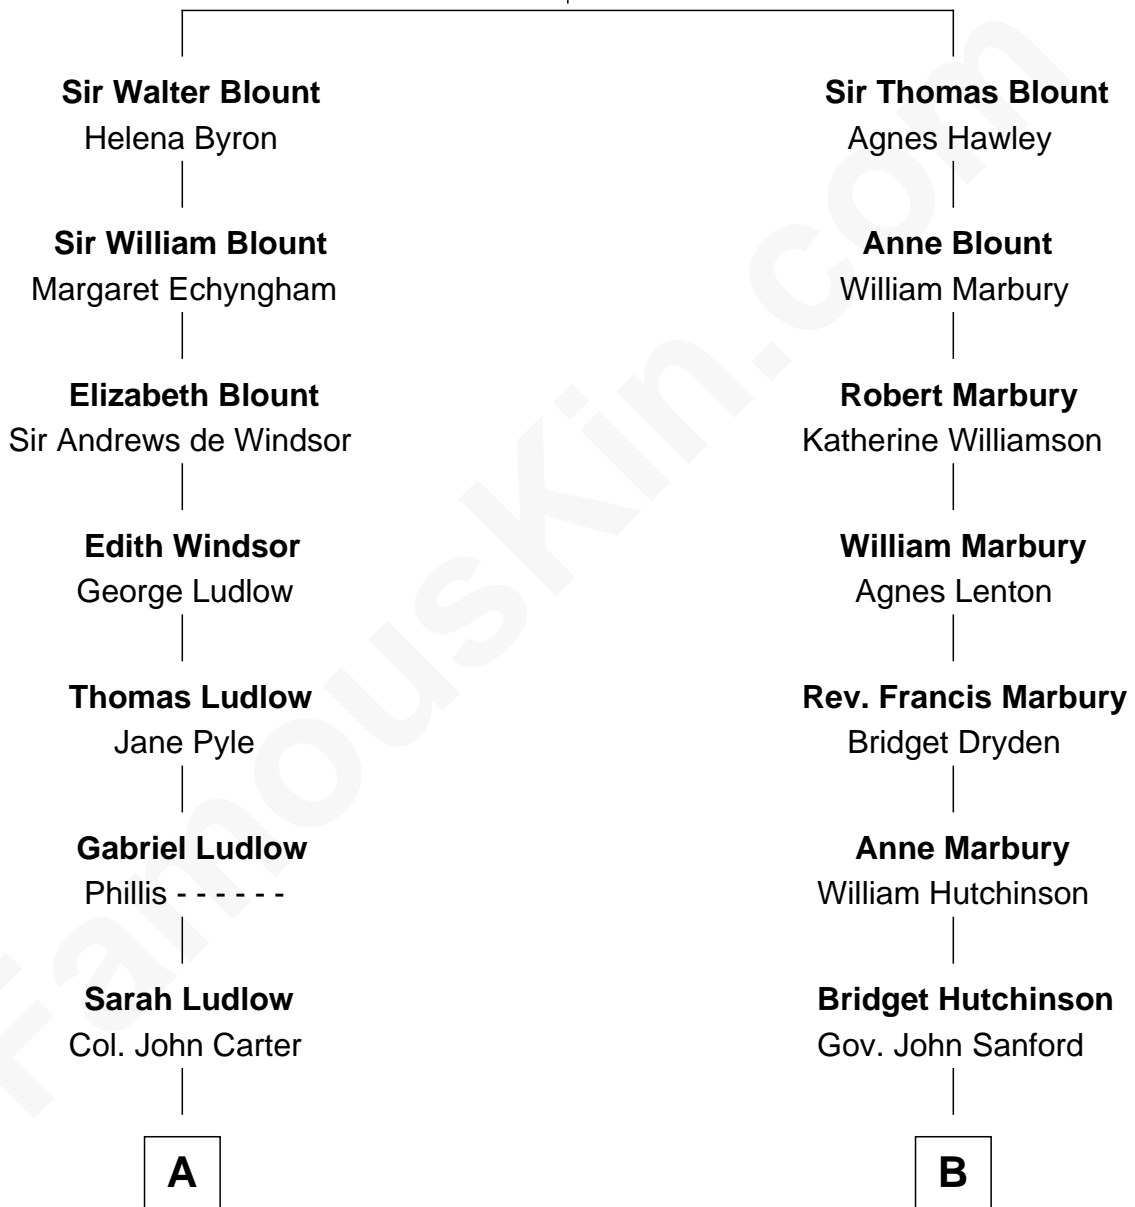

FamousKin.com
Relationship Chart of
Admiral Richard Byrd
Polar Explorer

14th cousin 4 times removed of

Treat Williams
TV & Movie Actor

Sir Thomas Blount
 Margaret de Gresley

C

Marian Andrew
Richard Norman Williams