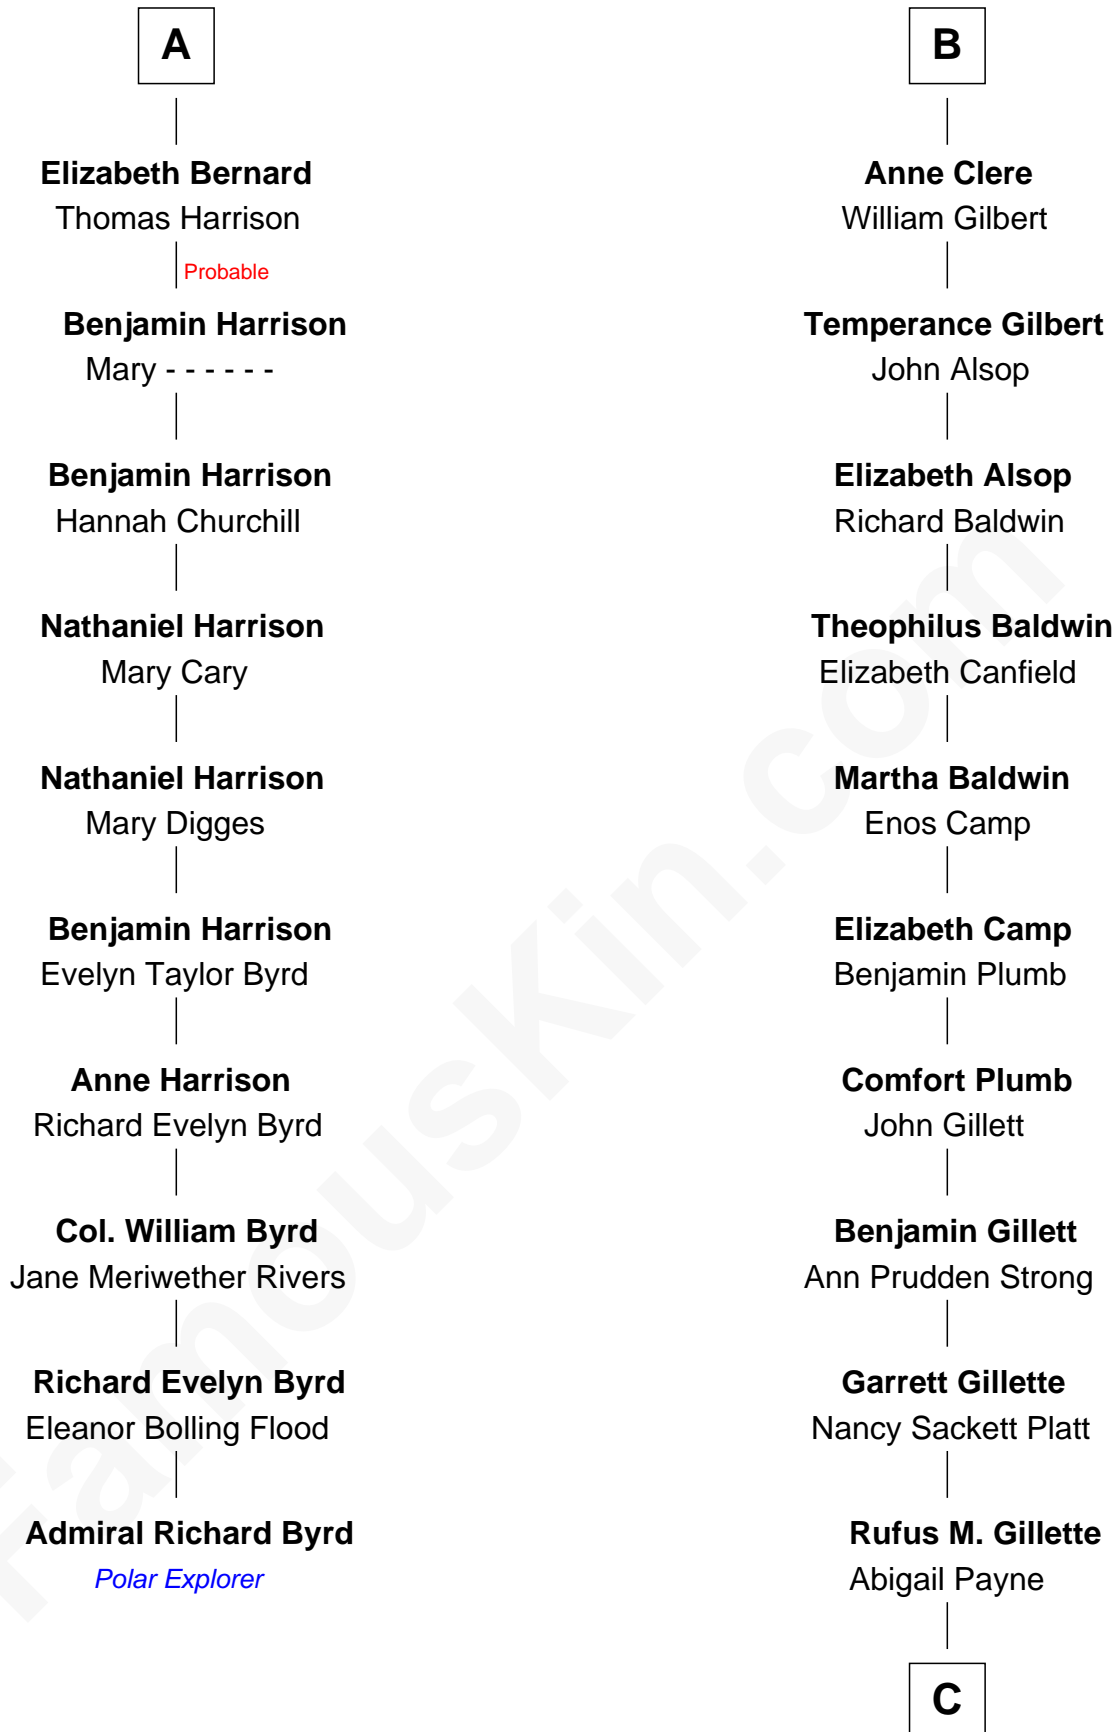

FamousKin.com
Relationship Chart of
Admiral Richard Byrd
Polar Explorer

16th cousin 4 times removed of

Treat Williams
TV & Movie Actor

Sir Hugh de Stafford
 Philippa de Beauchamp

C

—
Mary Abigail Gillette

George Willey Andrew

—
Treat Payne Andrew

Eleanor Barnum

—
Marian Andrew

Richard Norman Williams

—
Treat Williams

TV & Movie Actor