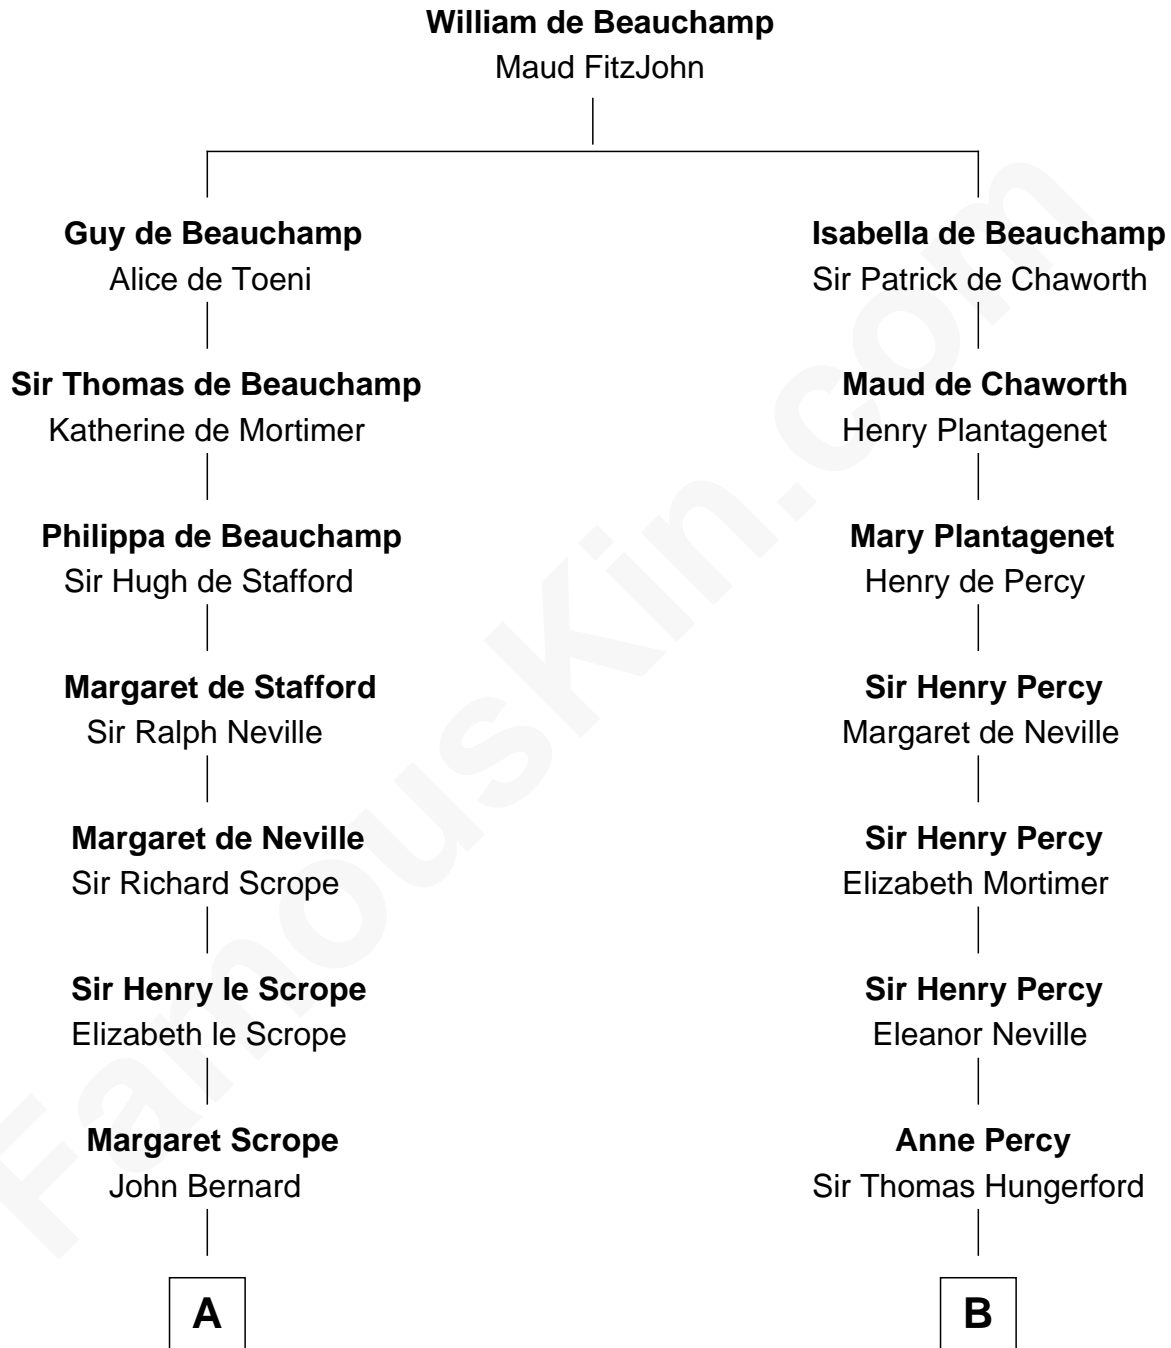

FamousKin.com

Relationship Chart of

Admiral Richard Byrd

Polar Explorer

19th cousin 1 time removed of

E. M. Forster
English Novelist

C

Col. William Byrd
Jane Meriwether Rivers

Richard Evelyn Byrd
Eleanor Bolling Flood

Admiral Richard Byrd
Polar Explorer

D

Henry Thornton
Marianne Sykes

Laura Thornton
Charles Forster

Edward Morgan Llewellyn Forster
Alice Clara Whichelo

E. M. Forster
English Novelist