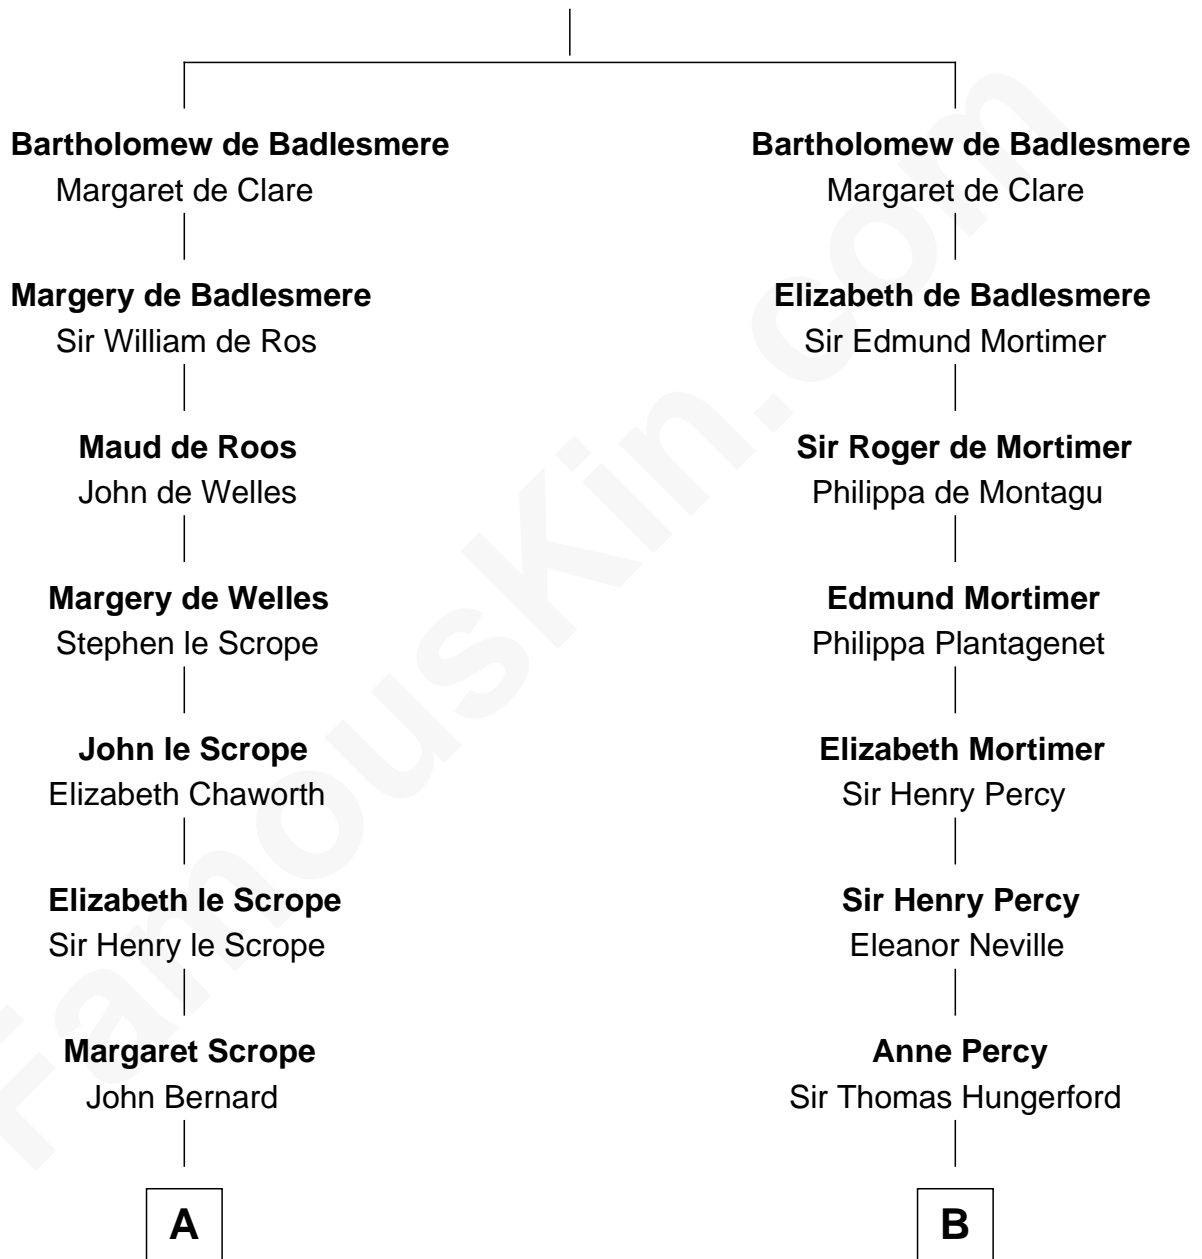

FamousKin.com
Relationship Chart of
Admiral Richard Byrd
Polar Explorer

19th cousin 1 time removed of

E. M. Forster
English Novelist

Gunselm de Badlesmere

C

Col. William Byrd
Jane Meriwether Rivers

Richard Evelyn Byrd
Eleanor Bolling Flood

Admiral Richard Byrd
Polar Explorer

D

Henry Thornton
Marianne Sykes

Laura Thornton
Charles Forster

Edward Morgan Llewellyn Forster
Alice Clara Whichelo

E. M. Forster
English Novelist

FamousKin.com