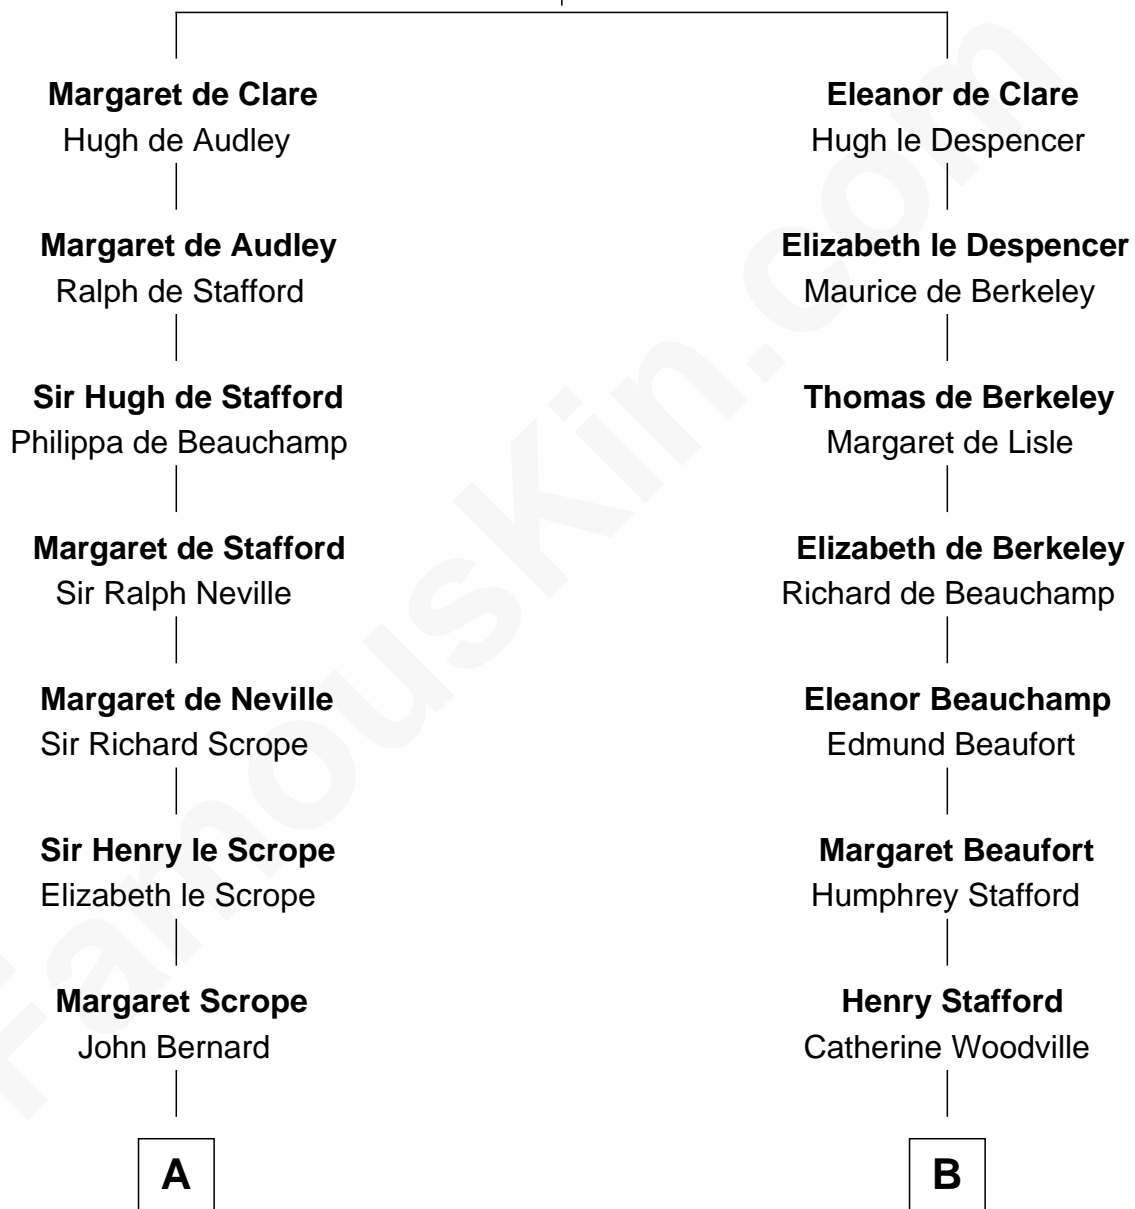

FamousKin.com

Relationship Chart of

Admiral Richard Byrd

Polar Explorer

19th cousin of

E. M. Forster
English Novelist

Sir Gilbert de Clare

Joan of Acre

C

Col. William Byrd
Jane Meriwether Rivers

Richard Evelyn Byrd
Eleanor Bolling Flood

Admiral Richard Byrd
Polar Explorer

D

Laura Thornton
Charles Forster

Edward Morgan Llewellyn Forster
Alice Clara Whichelo