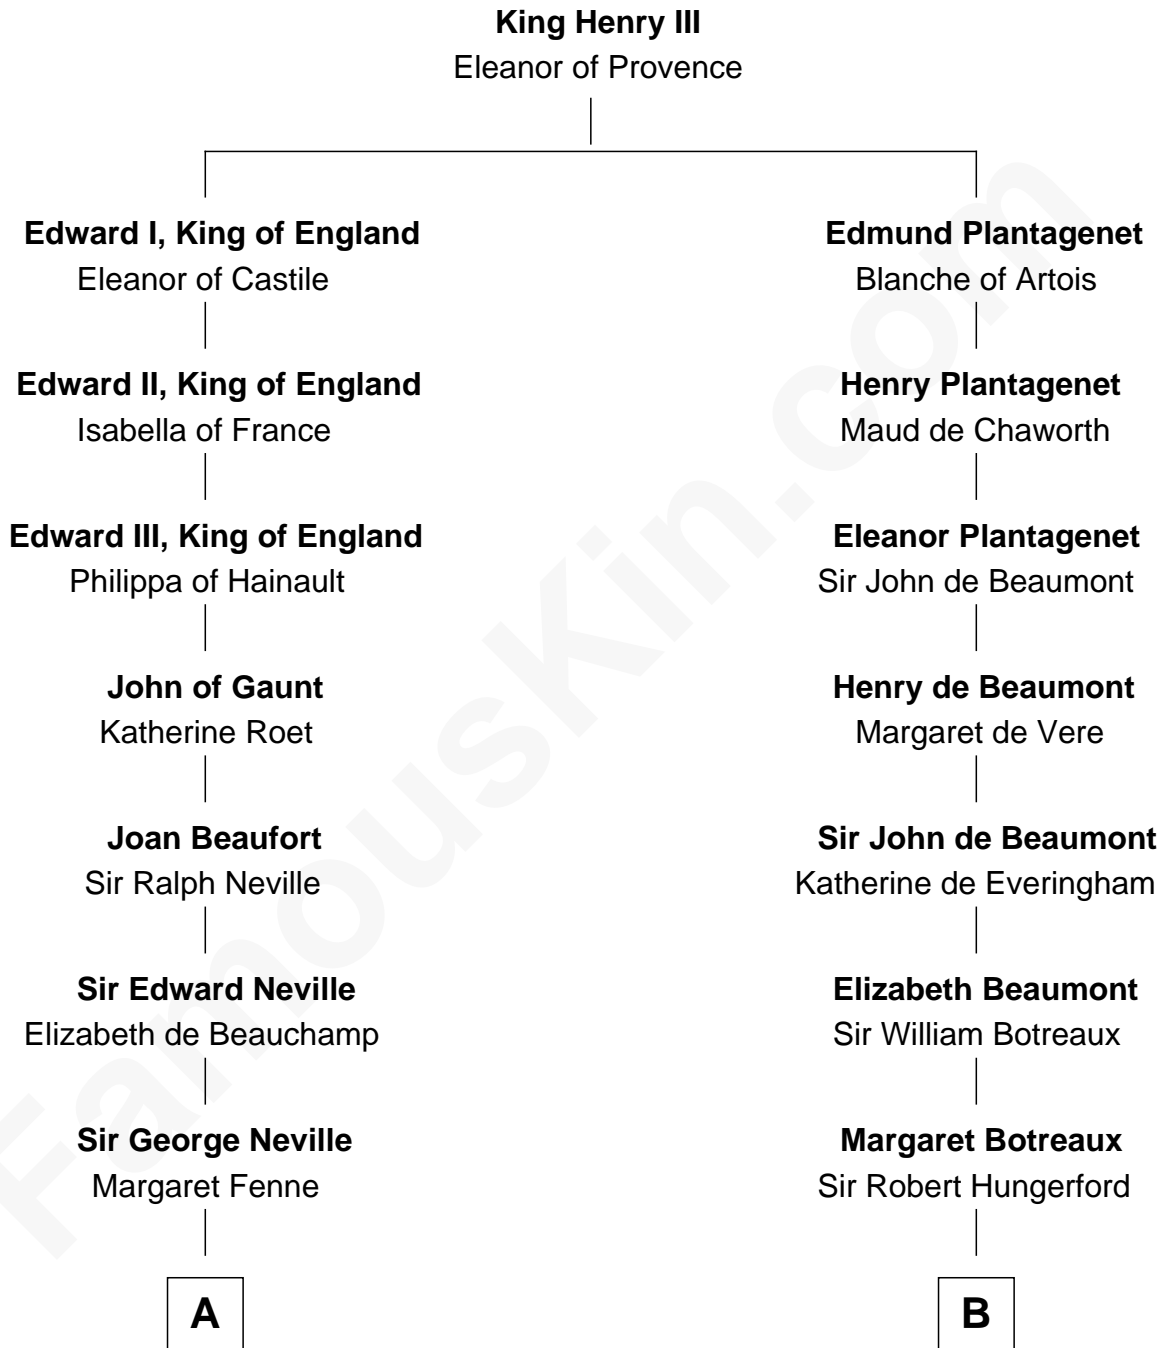

FamousKin.com Relationship Chart of

Admiral Richard Byrd

Polar Explorer

20th cousin of

Guillermo Billinghurst

31st President of Peru

C

Richard Evelyn Byrd

Anne Harrison

Col. William Byrd

Jane Meriwether Rivers

Richard Evelyn Byrd

Eleanor Bolling Flood

Admiral Richard Byrd

Polar Explorer

D