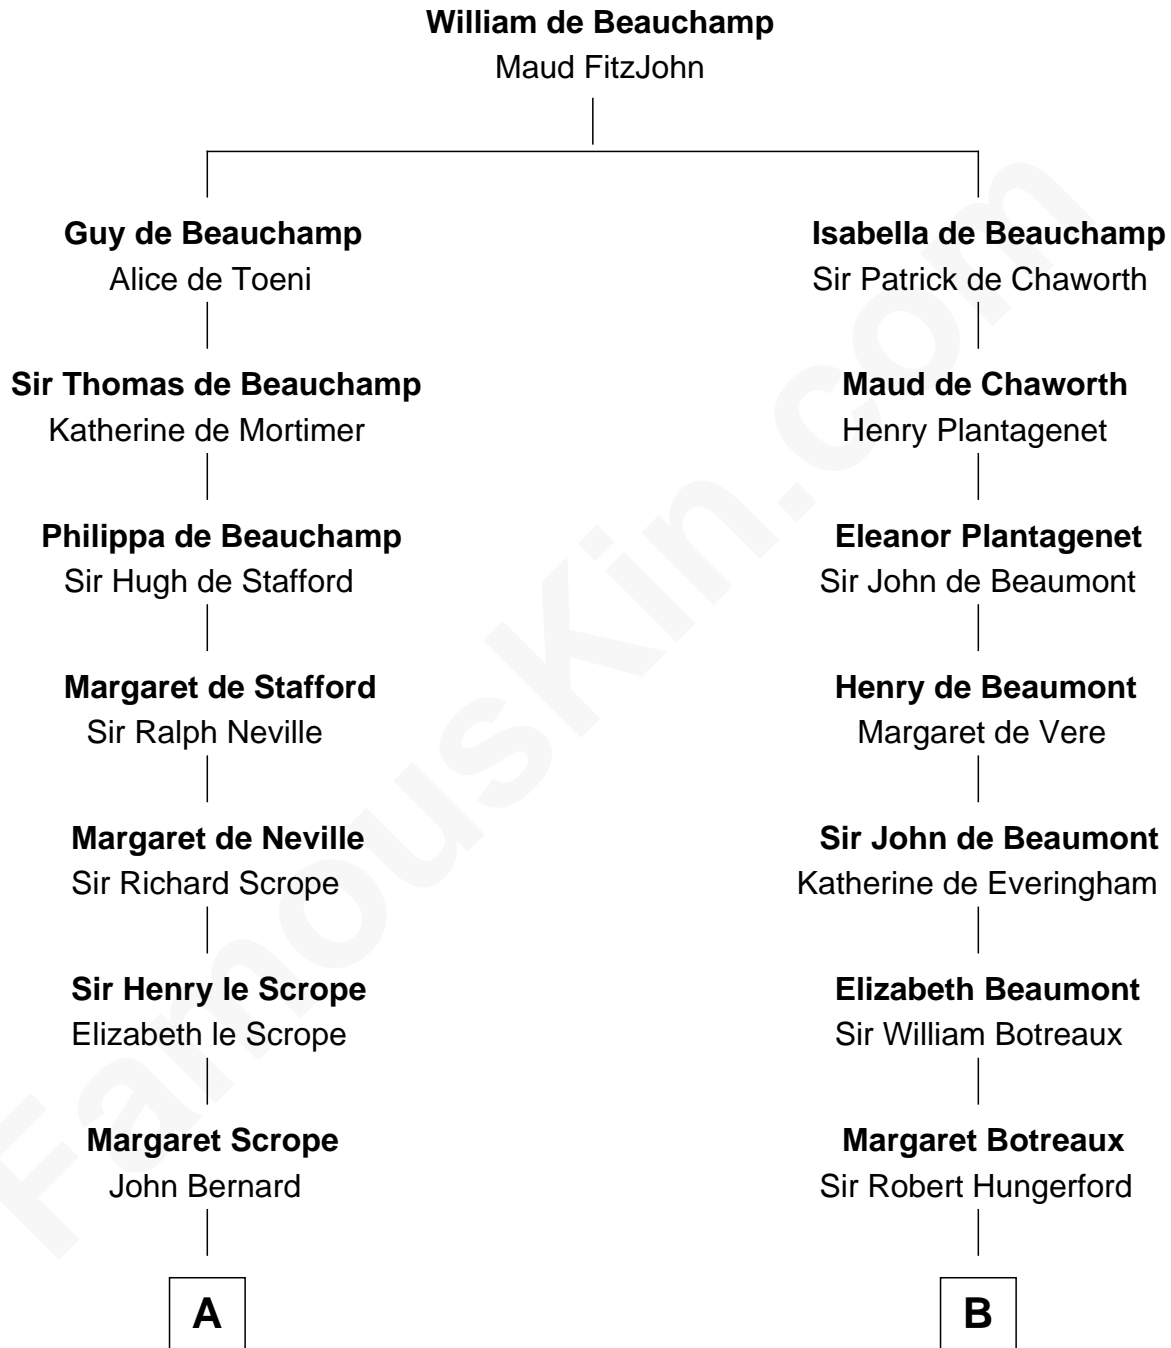

FamousKin.com
Relationship Chart of
Admiral Richard Byrd
Polar Explorer

19th cousin 1 time removed of
Guillermo Billinghurst
31st President of Peru

C

Col. William Byrd
Jane Meriwether Rivers

Richard Evelyn Byrd
Eleanor Bolling Flood

Admiral Richard Byrd
Polar Explorer

D

Rev. William Billinghurst
Catharine Bellas

Robert Billinghurst
Maria Francisca Agrelo

Guillermo Eugenio Billinghurst
Belisaria Angulo

Guillermo Billinghurst
31st President of Peru