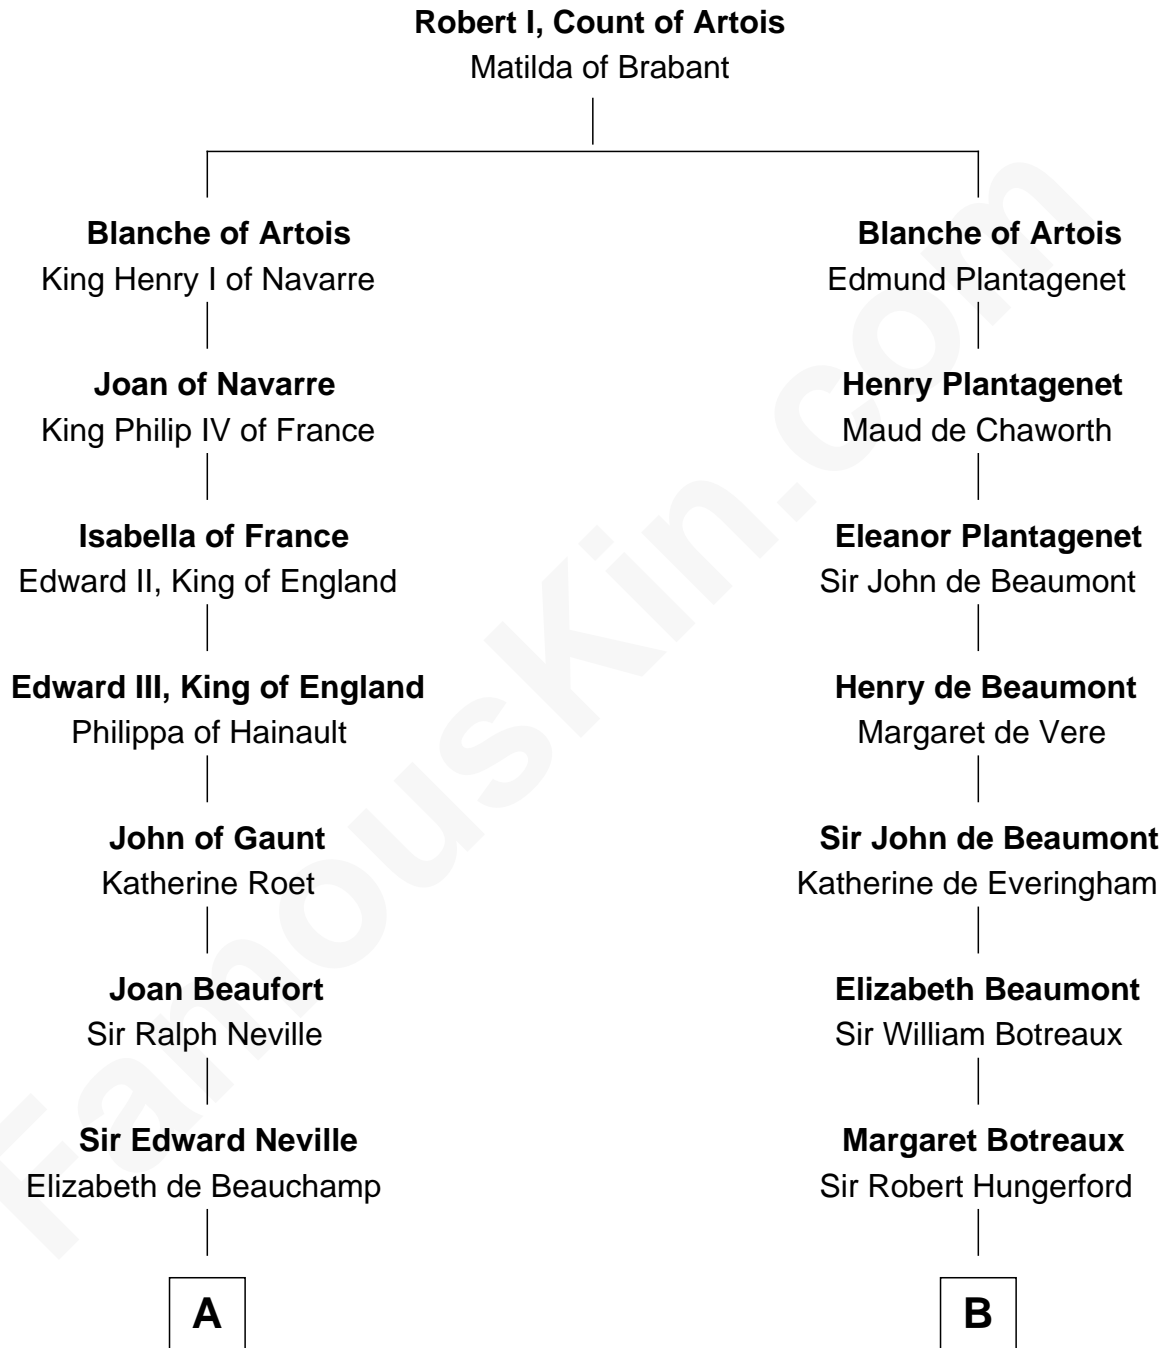

**FamousKin.com**  
**Relationship Chart of**  
**Admiral Richard Byrd**  
*Polar Explorer*

20th cousin 1 time removed of  
**Guillermo Billinghurst**  
*31st President of Peru*

**C**

**Thomas Taylor Byrd**

Mary Armistead

**Richard Evelyn Byrd**

Anne Harrison

**Col. William Byrd**

Jane Meriwether Rivers

**Richard Evelyn Byrd**

Eleanor Bolling Flood

**Admiral Richard Byrd**