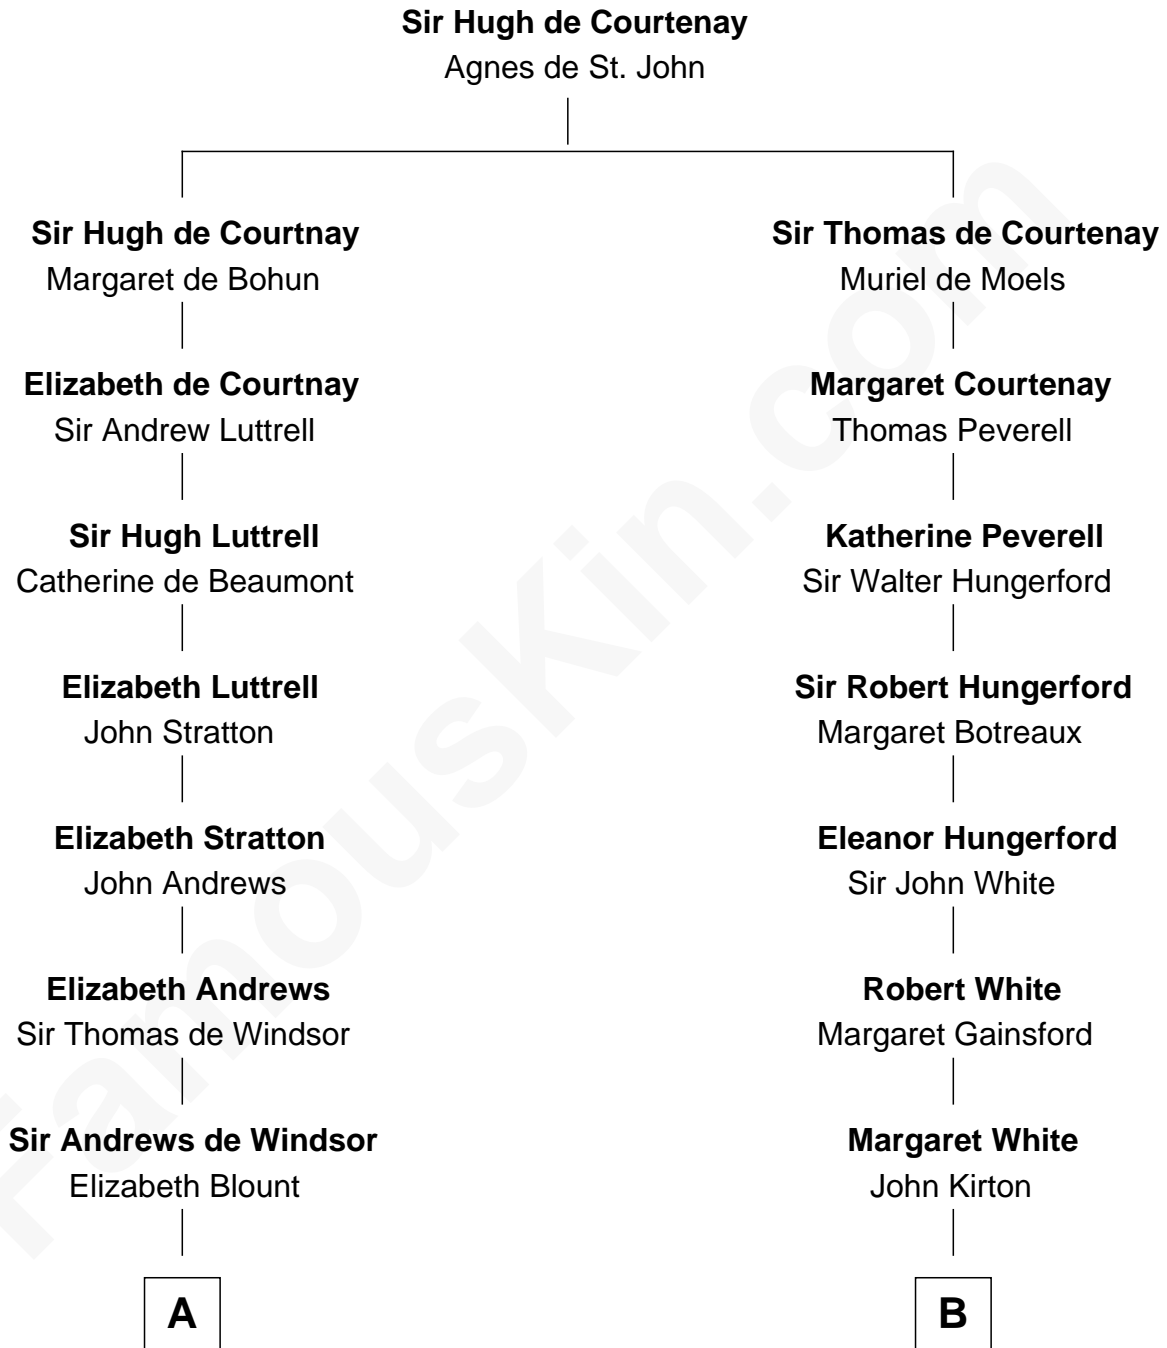

FamousKin.com
Relationship Chart of
Admiral Richard Byrd
Polar Explorer

18th cousin 1 time removed of
Susana Ferrari Billinghurst
Argentine Aviation Pioneer

C

Richard Evelyn Byrd
Eleanor Bolling Flood

Admiral Richard Byrd
Polar Explorer

D

Lisandro Billinghurst
Ana Kidd

Rosa Laureana Billinghurst
Alfredo Ferrari

Susana Ferrari Billinghurst
Argentine Aviation Pioneer

FamousKin.com