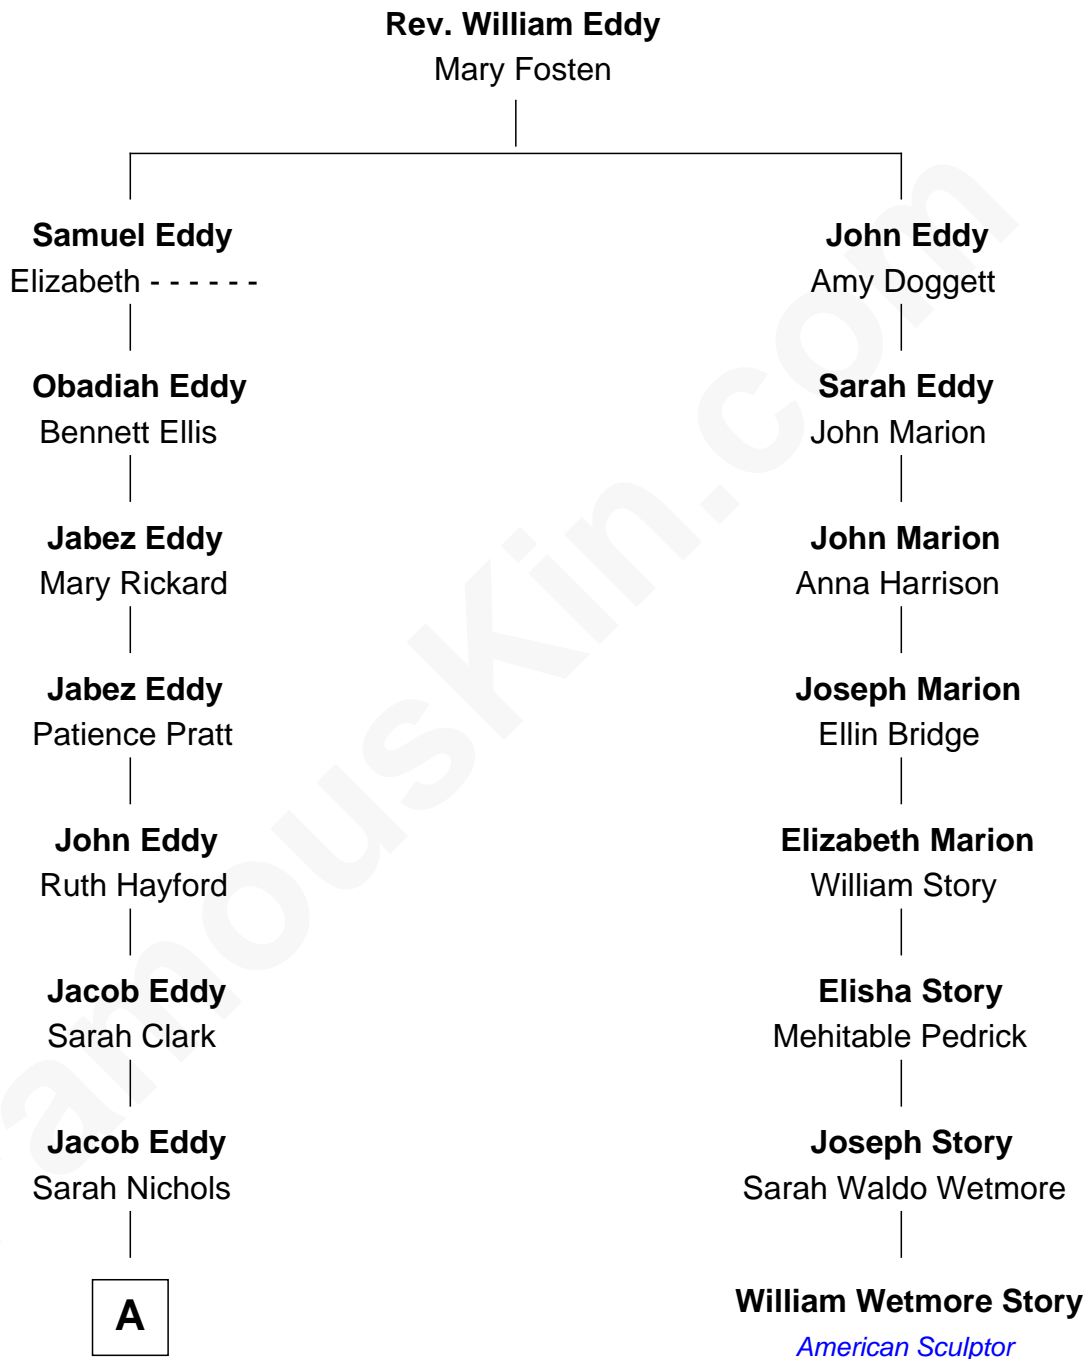

FamousKin.com

Relationship Chart of

Duane Eddy

Rock & Roll Hall of Fame Guitarist

7th cousin 4 times removed of

William Wetmore Story

American Sculptor

A

Robert P. Eddy
Julia Meriah Henson

Robert Orlando Eddy
Olive - - - - -

Alexander Lamont Eddy
Daisy Bell

Lloyd Delmas Eddy
Alberta Evelyn Granger

Duane Eddy
Hall of Fame Guitarist

FamousKin.com