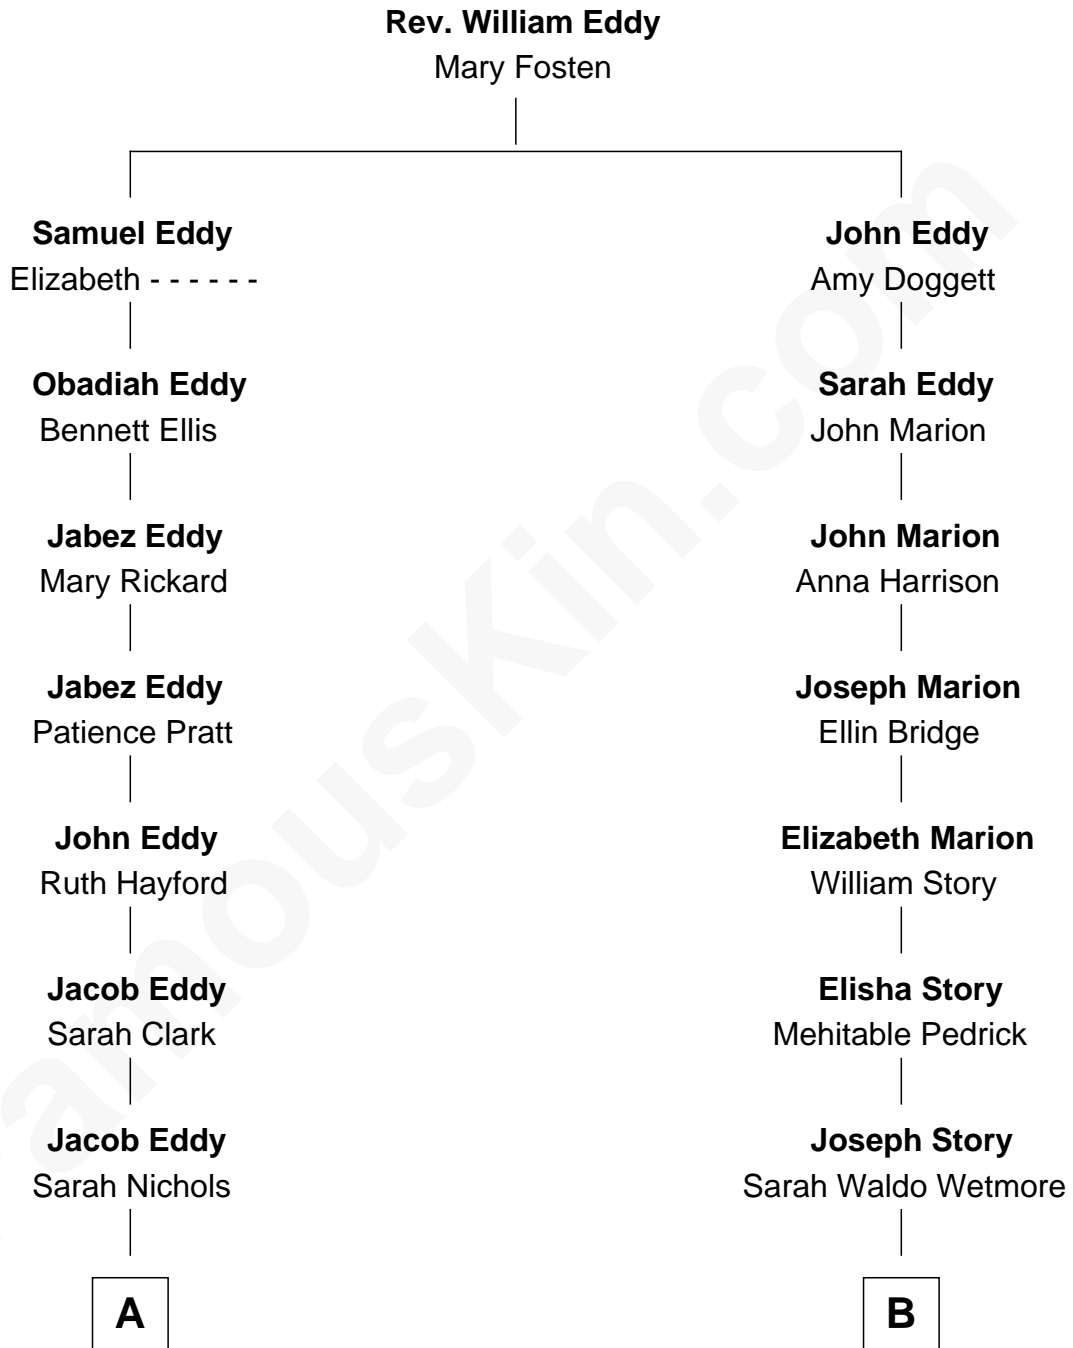

# FamousKin.com

## Relationship Chart of

### Duane Eddy

*Rock & Roll Hall of Fame Guitarist*

8th cousin 3 times removed of

**Thomas Waldo Story**  
*English/American Sculptor*

FamousKin.com